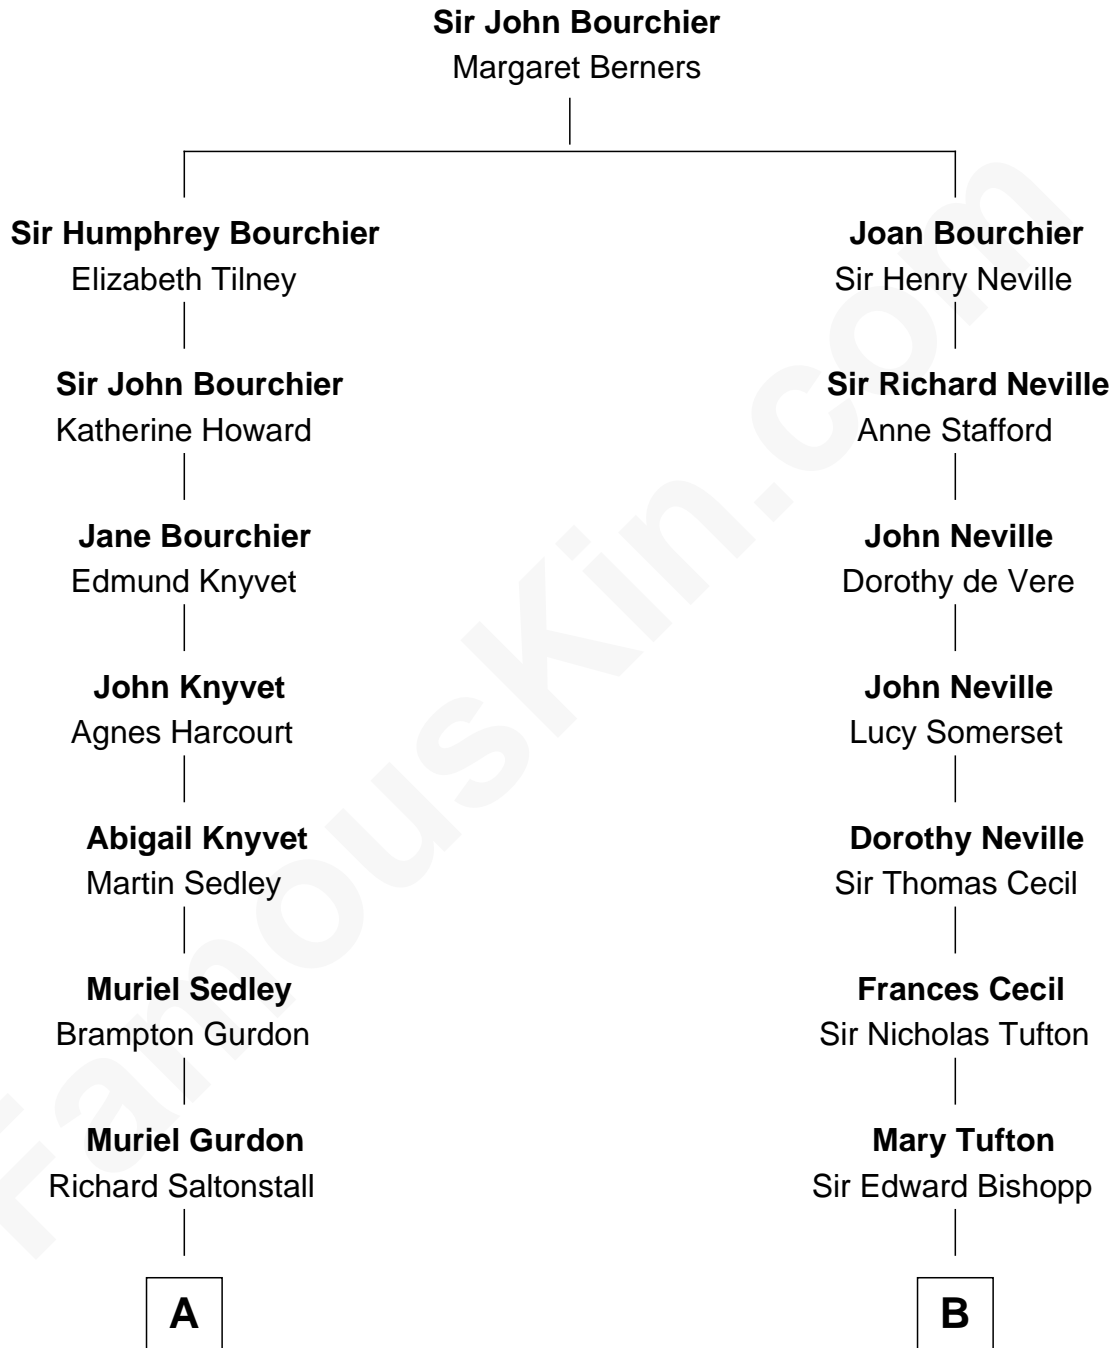

FamousKin.com Relationship Chart of John Adams Morgan

1952 Olympic Sailing Gold Medalist

16th cousin 2 times removed of

Cara Delevingne

Fashion Model and Movie Actress

C

Pandora Anne Stevens
Charles Hamar Delevingne

Cara Delevingne
Model and Actress

FamousKin.com