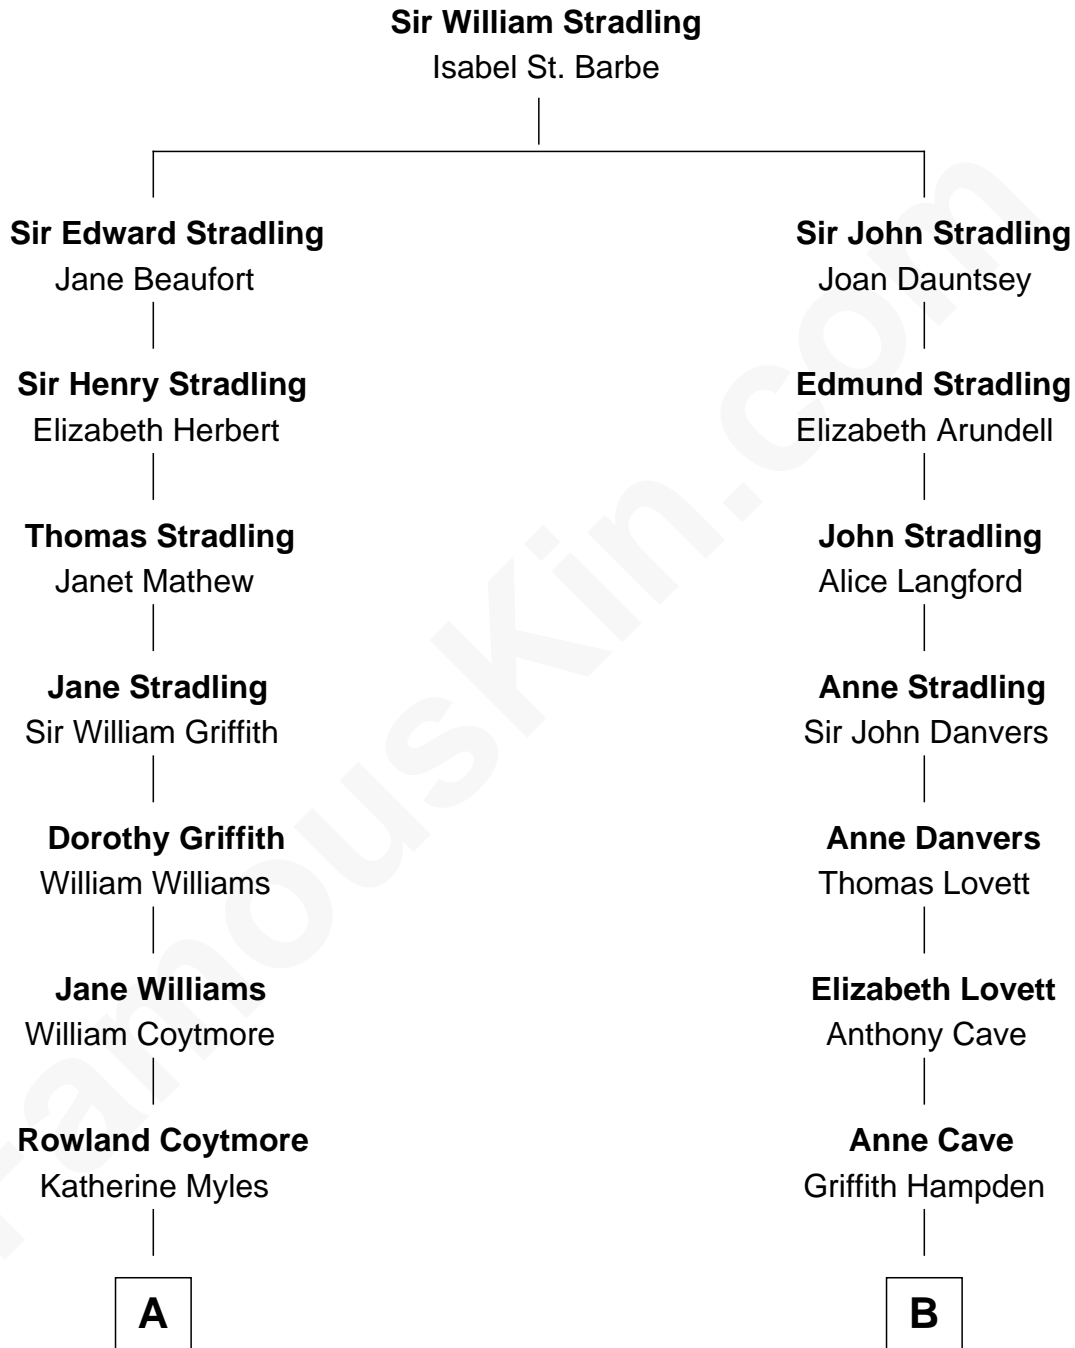

FamousKin.com Relationship Chart of John Adams Morgan

1952 Olympic Sailing Gold Medalist

18th cousin 3 times removed of

Cara Delevingne

Fashion Model and Movie Actress

C

Catherine Frances Lovering Adams

Henry Sturgis Morgan