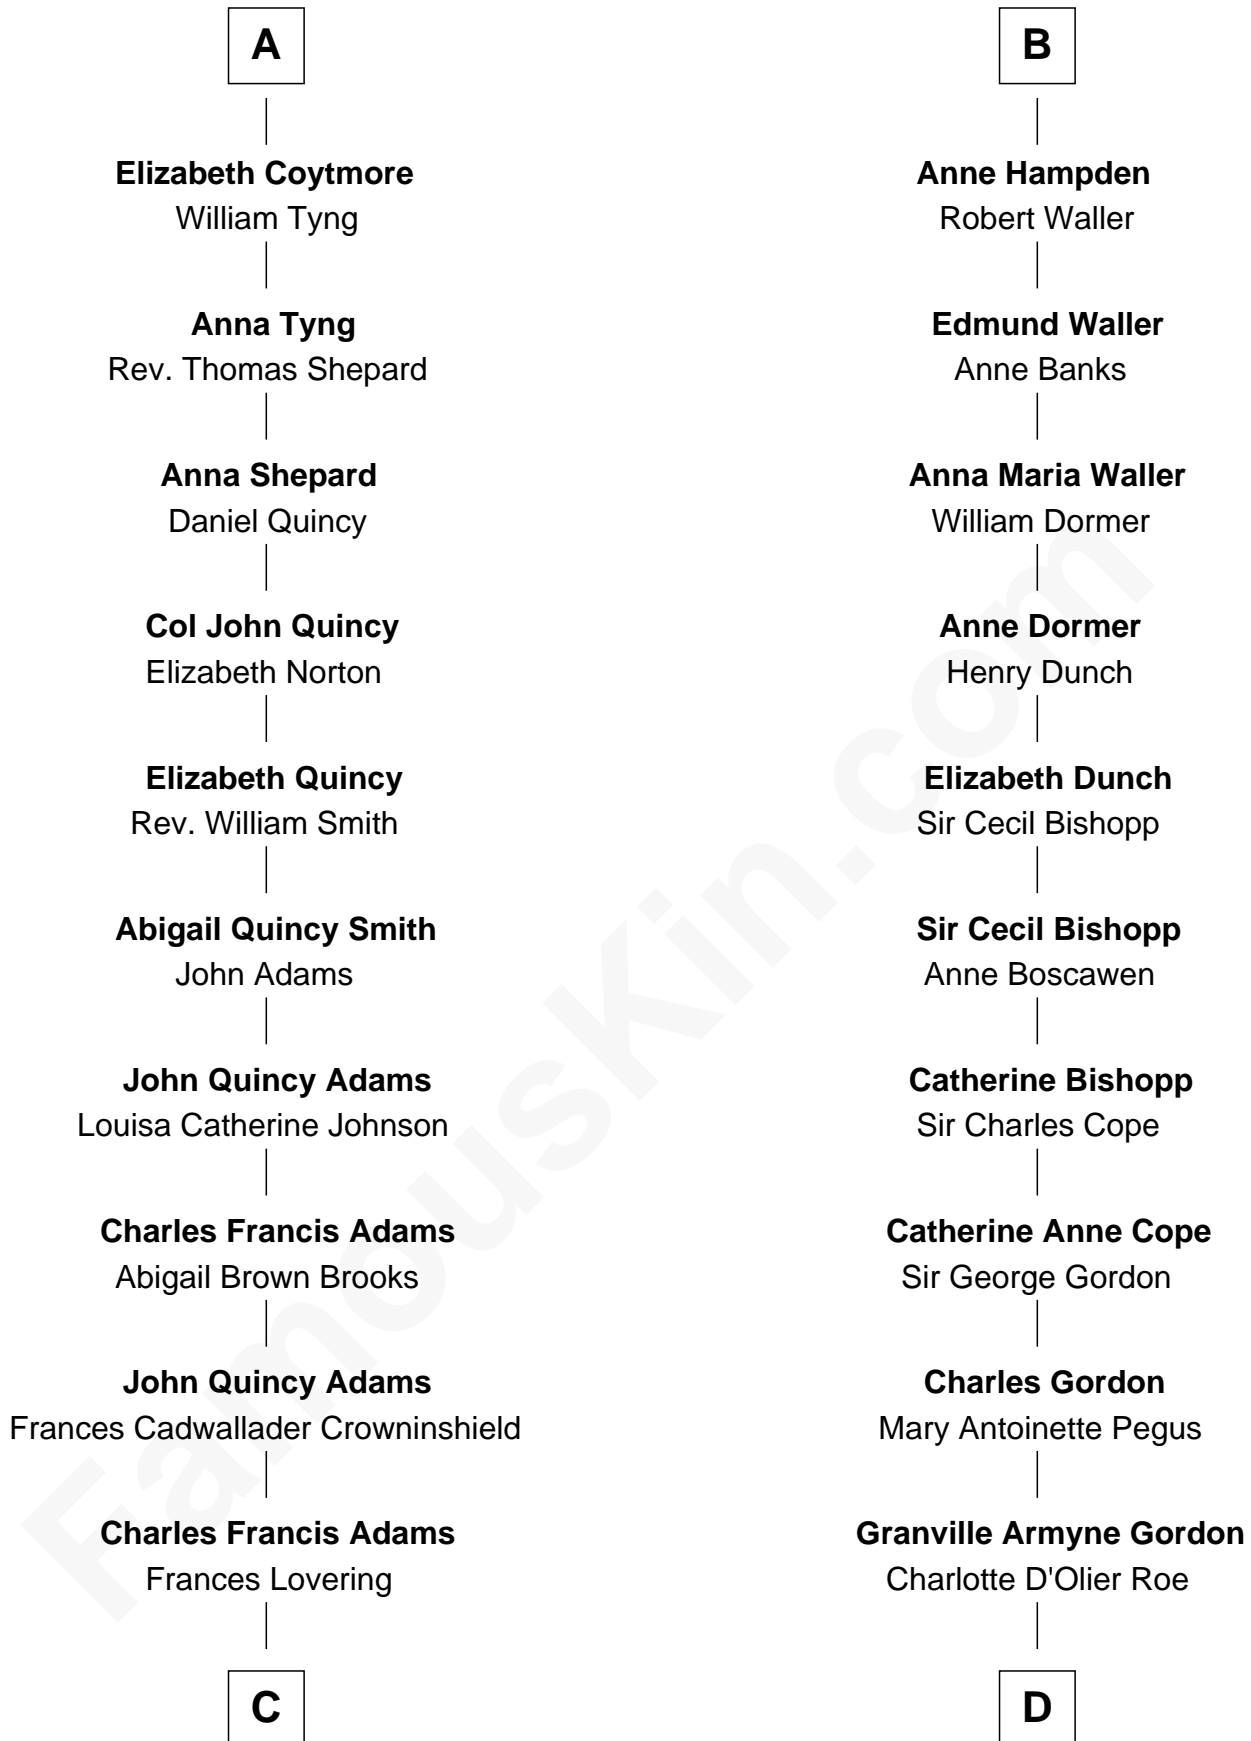

FamousKin.com Relationship Chart of John Adams Morgan

1952 Olympic Sailing Gold Medalist

18th cousin 3 times removed of

Cara Delevingne

Fashion Model and Movie Actress

C

Catherine Frances Lovering Adams

Henry Sturgis Morgan