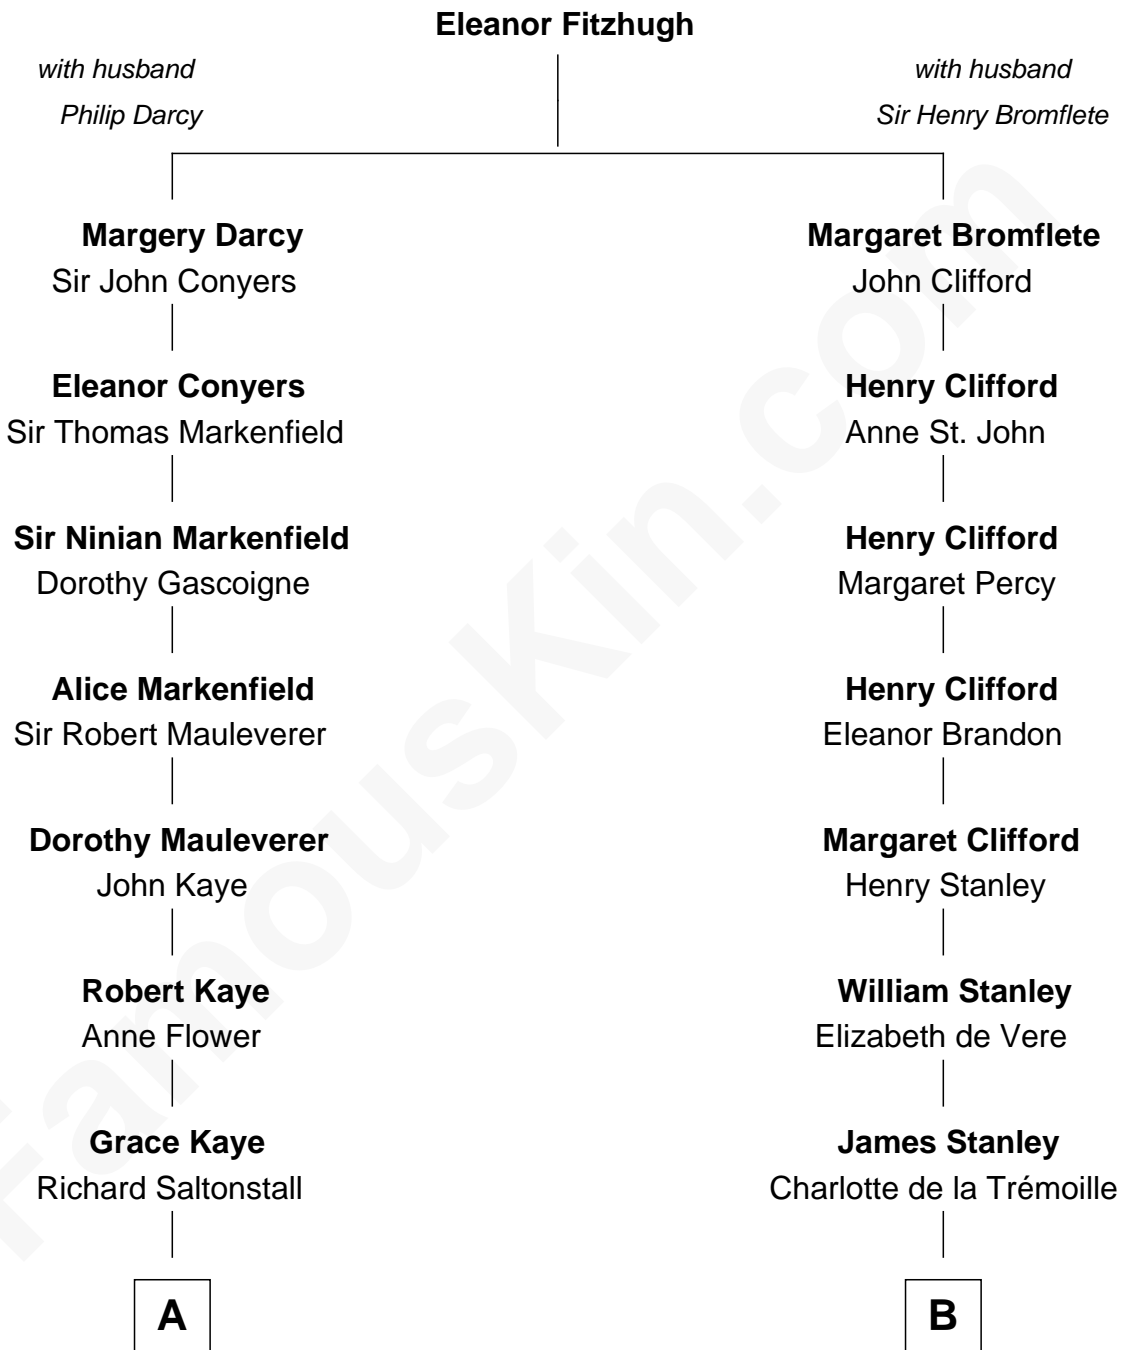

# FamousKin.com Relationship Chart of John Adams Morgan

1952 Olympic Sailing Gold Medalist

17th cousin 2 times removed of

**Cara Delevingne**

Fashion Model and Movie Actress

C

**Jane Armyne Sheffield**  
Sir Jocelyn Edward Greville Stevens

**Pandora Anne Stevens**  
Charles Hamar Delevingne

**Cara Delevingne**  
*Model and Actress*