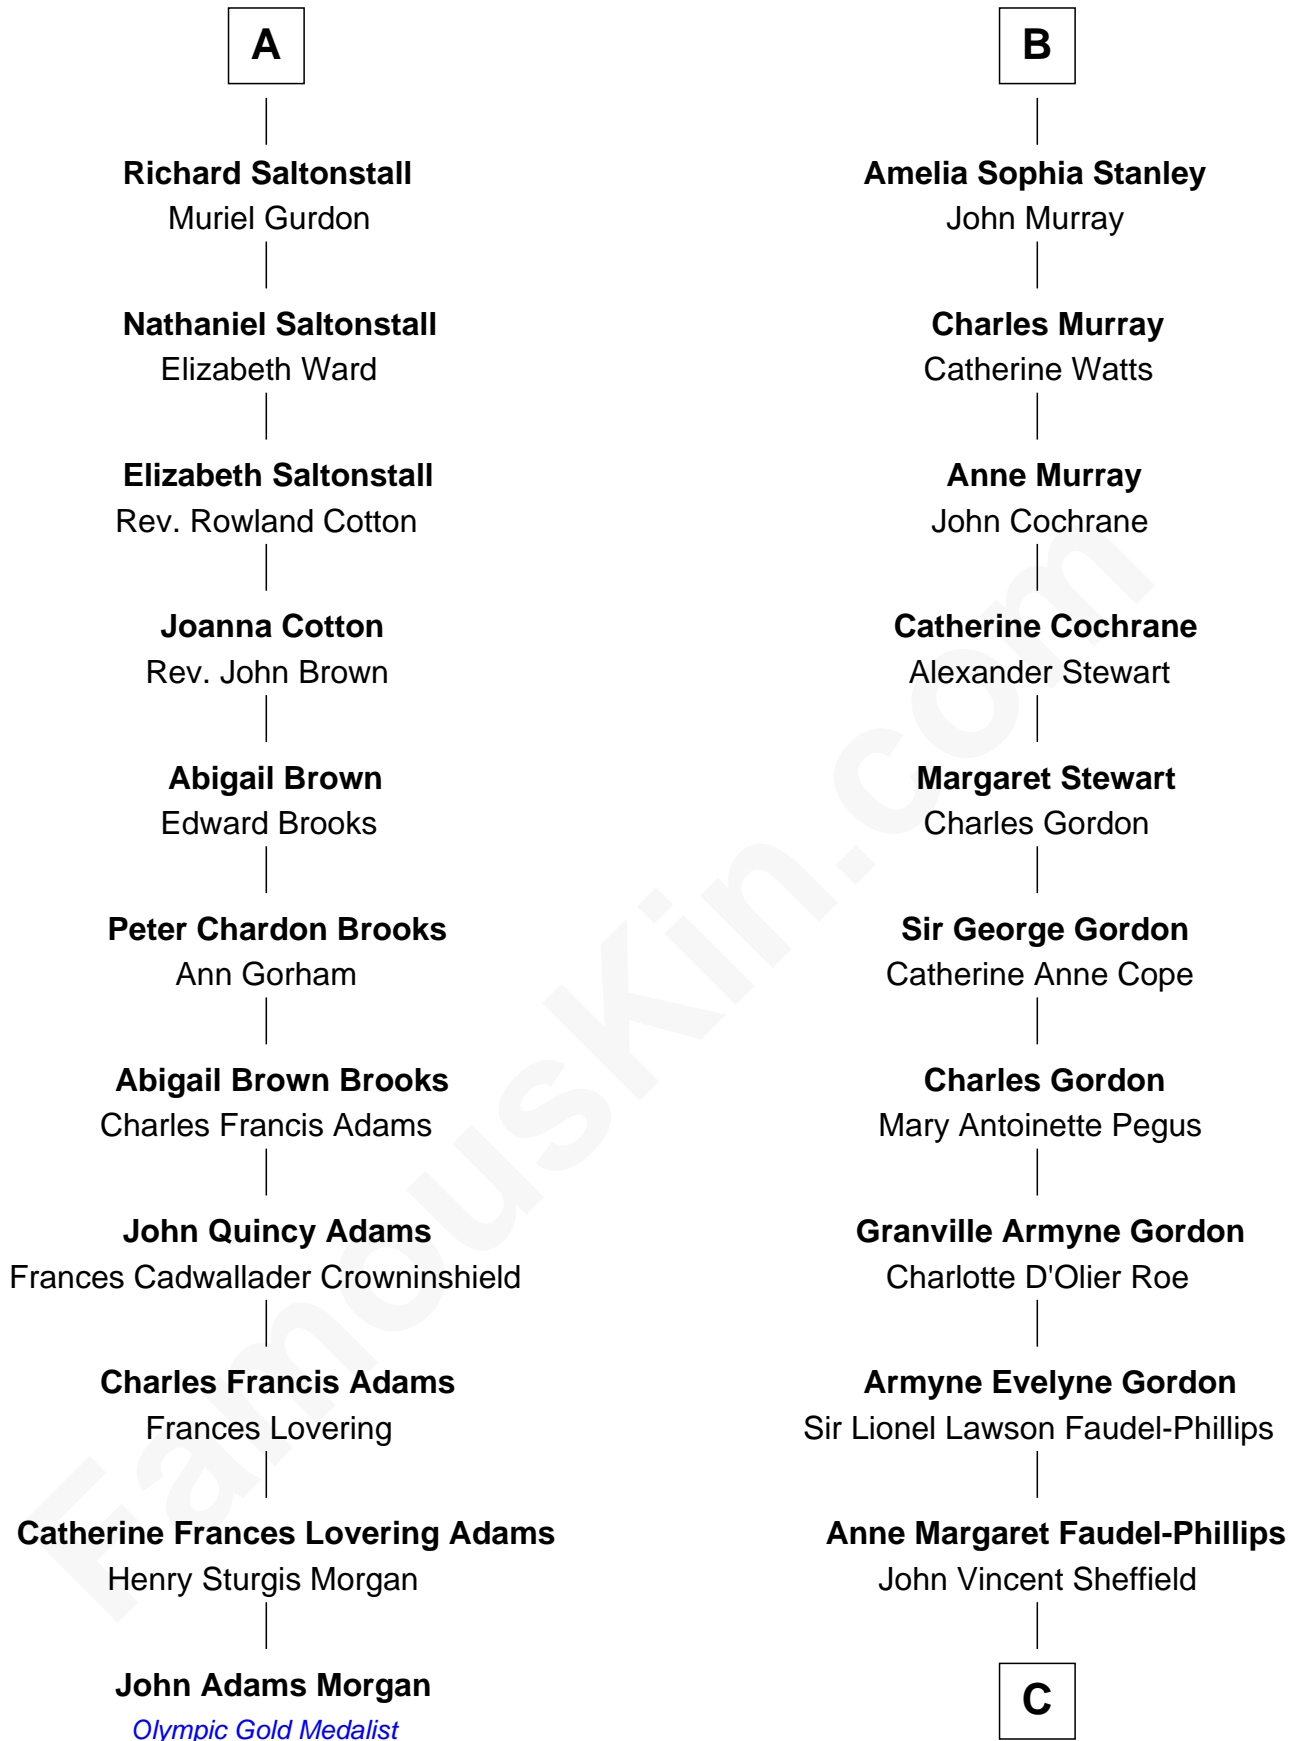

# FamousKin.com Relationship Chart of John Adams Morgan

1952 Olympic Sailing Gold Medalist

17th cousin 2 times removed of

**Cara Delevingne**

Fashion Model and Movie Actress

C

**Jane Armyne Sheffield**  
Sir Jocelyn Edward Greville Stevens

**Pandora Anne Stevens**  
Charles Hamar Delevingne

**Cara Delevingne**  
*Model and Actress*