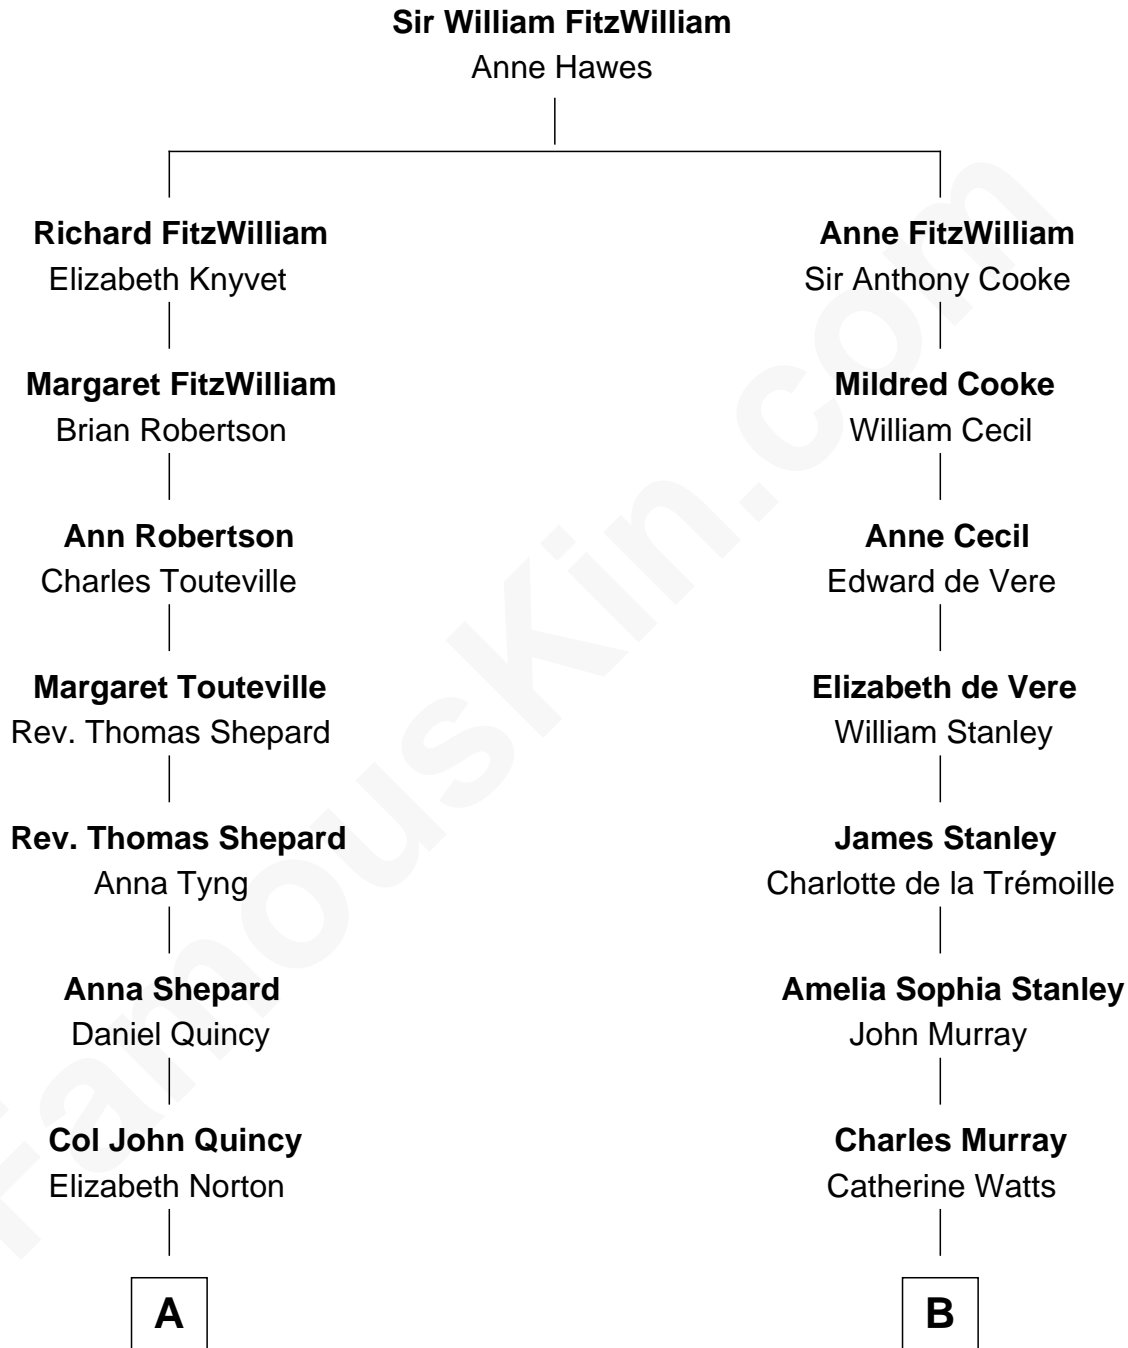

FamousKin.com Relationship Chart of John Adams Morgan

1952 Olympic Sailing Gold Medalist

14th cousin 3 times removed of

Cara Delevingne

Fashion Model and Movie Actress

A

Elizabeth Quincy
Rev. William Smith

Abigail Quincy Smith
John Adams

John Quincy Adams
Louisa Catherine Johnson

Charles Francis Adams
Abigail Brown Brooks

John Quincy Adams
Frances Cadwallader Crowninshield

Charles Francis Adams
Frances Lovering

Catherine Frances Lovering Adams
Henry Sturgis Morgan