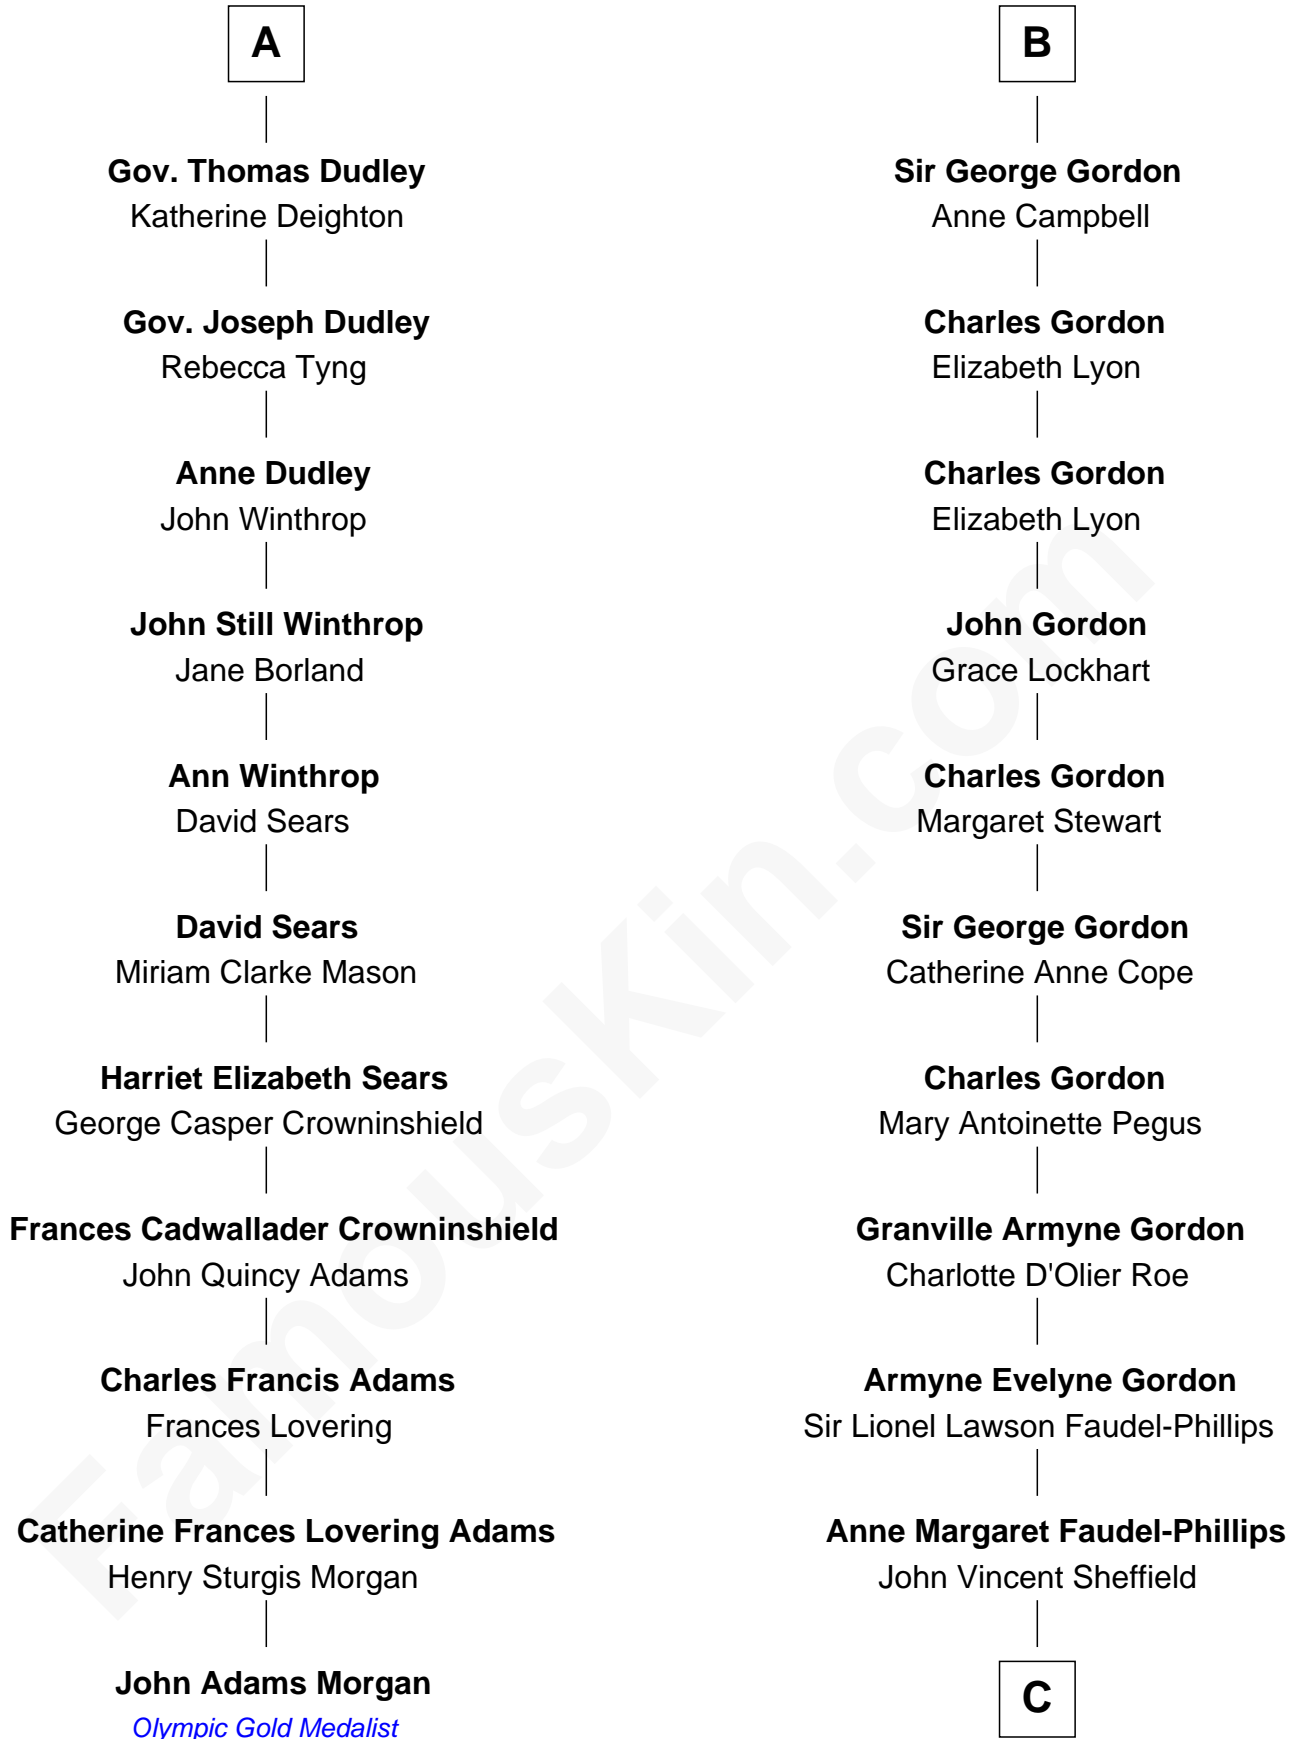

# FamousKin.com Relationship Chart of John Adams Morgan

1952 Olympic Sailing Gold Medalist

17th cousin 2 times removed of

**Cara Delevingne**

Fashion Model and Movie Actress

**Sir Thomas de Holand**

Alice Fitzalan

C

**Jane Armyne Sheffield**  
Sir Jocelyn Edward Greville Stevens

**Pandora Anne Stevens**  
Charles Hamar Delevingne

**Cara Delevingne**  
*Model and Actress*

FamousKin.com