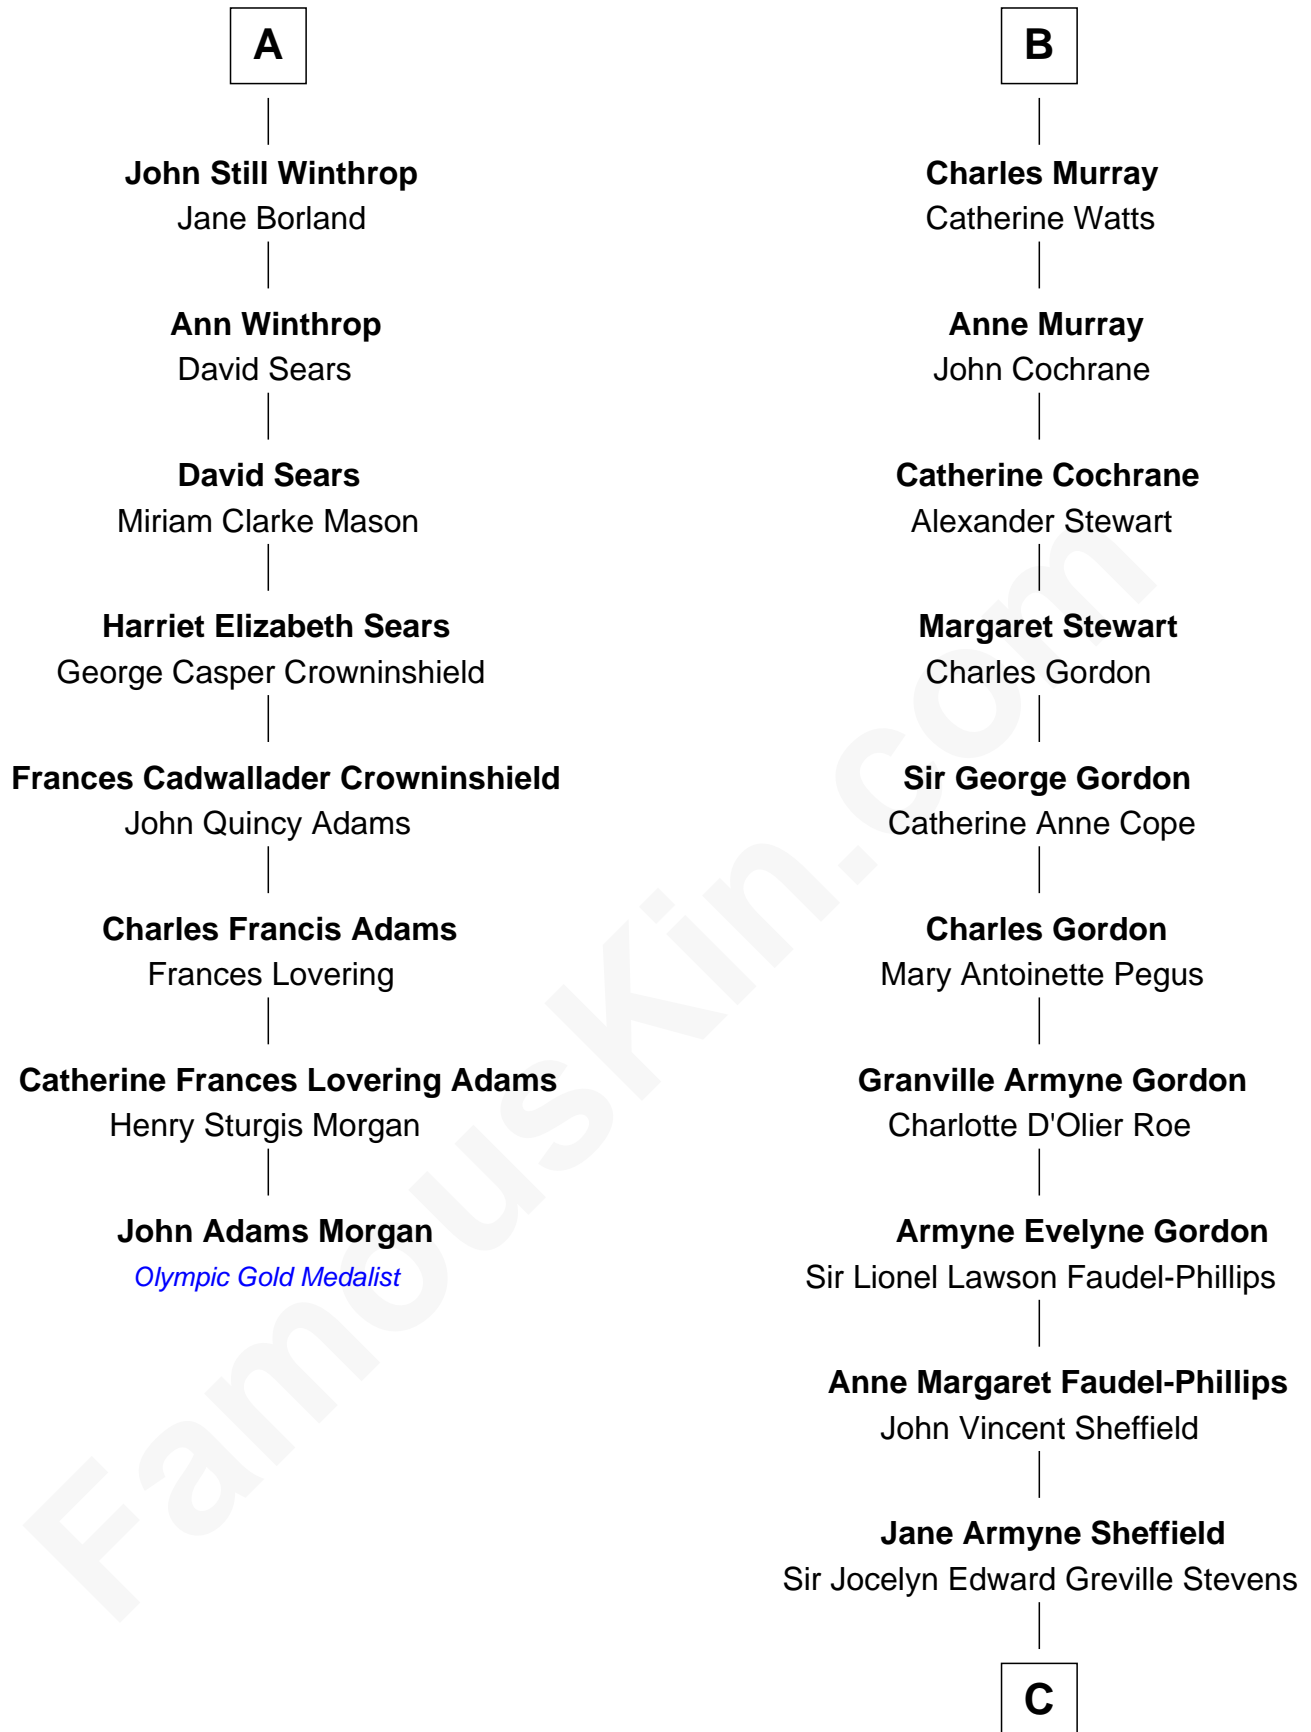

FamousKin.com Relationship Chart of John Adams Morgan

1952 Olympic Sailing Gold Medalist

14th cousin 4 times removed of

Cara Delevingne

Fashion Model and Movie Actress

Pandora Anne Stevens
Charles Hamar Delevingne

Cara Delevingne
Model and Actress

FamousKin.com