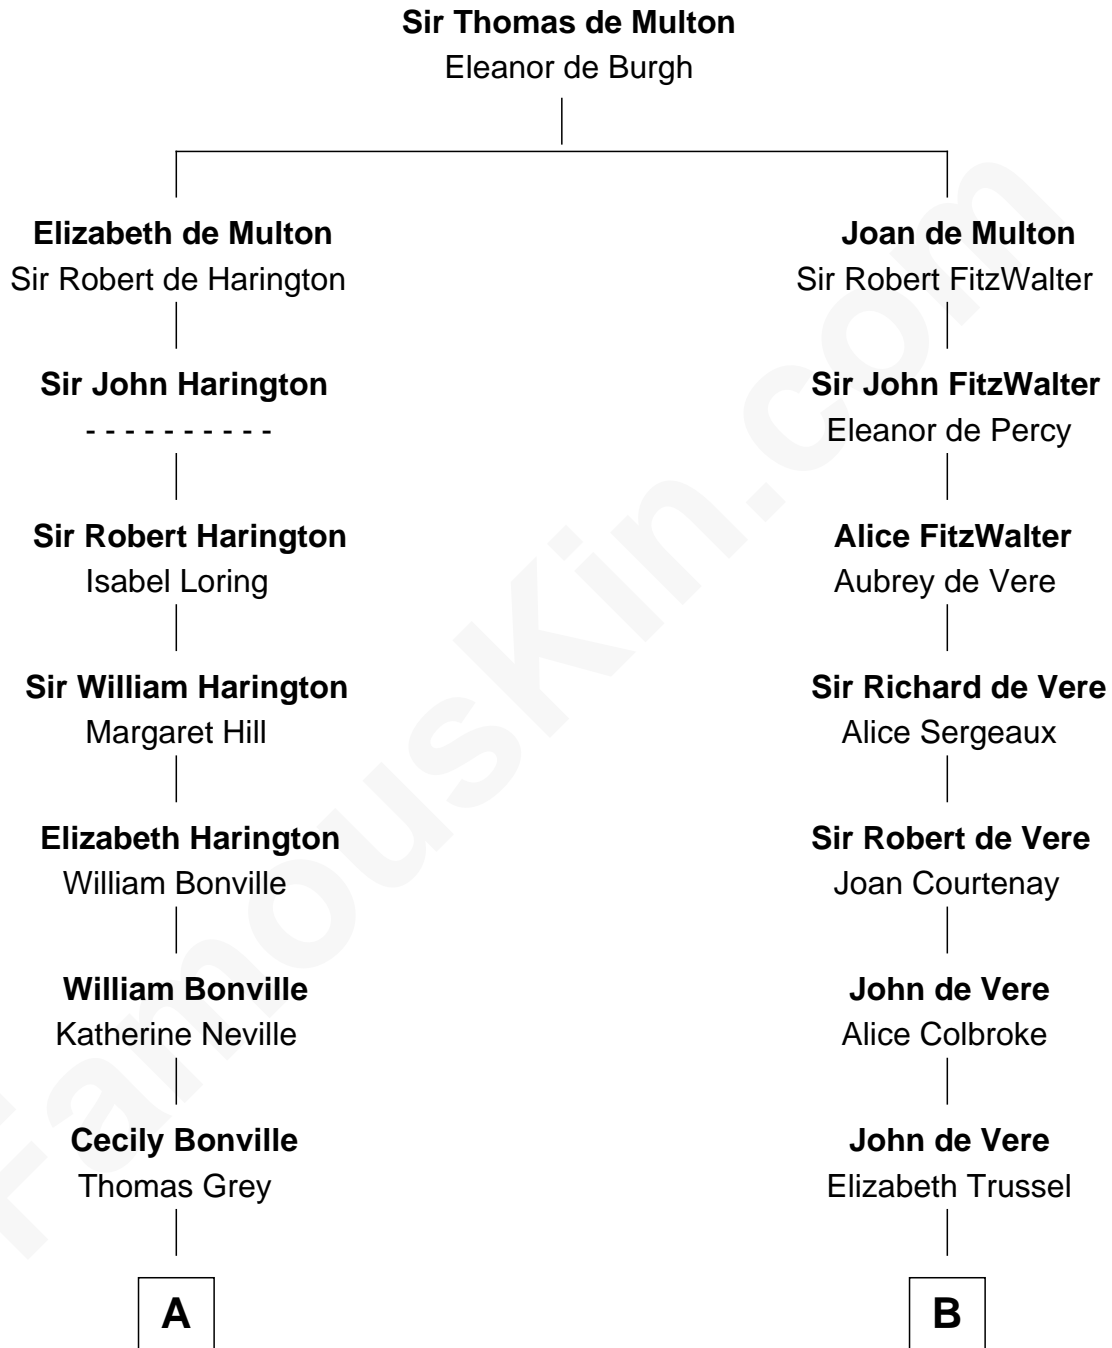

# FamousKin.com Relationship Chart of John Adams Morgan

1952 Olympic Sailing Gold Medalist

20th cousin 1 time removed of

**Cara Delevingne**

Fashion Model and Movie Actress

**C**

**Frances Cadwallader Crowninshield**

John Quincy Adams

**Charles Francis Adams**

Frances Lovering

**Catherine Frances Lovering Adams**

Henry Sturgis Morgan

**John Adams Morgan**

*Olympic Gold Medalist*

**D**