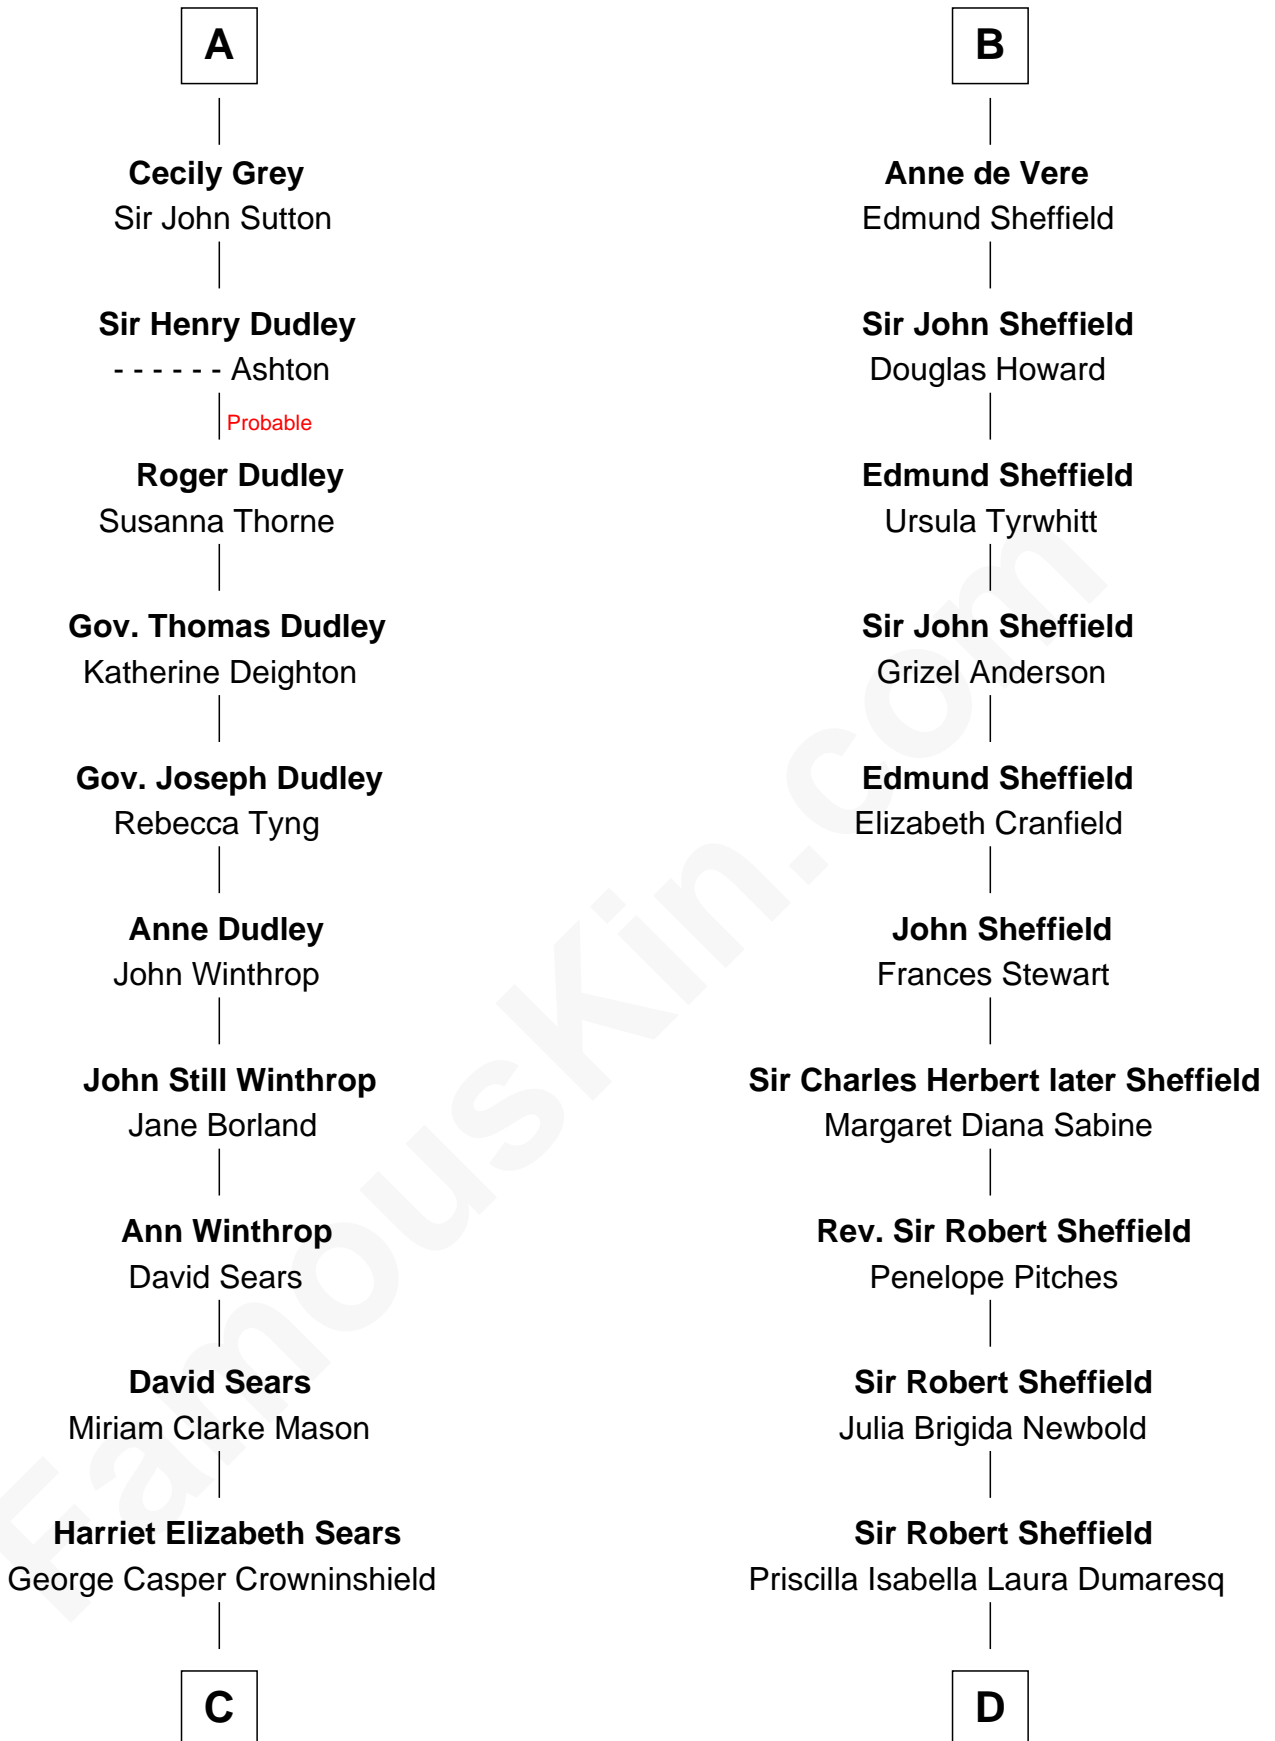

# FamousKin.com Relationship Chart of John Adams Morgan

1952 Olympic Sailing Gold Medalist

20th cousin 1 time removed of

**Cara Delevingne**

Fashion Model and Movie Actress

**C**

**Frances Cadwallader Crowninshield**