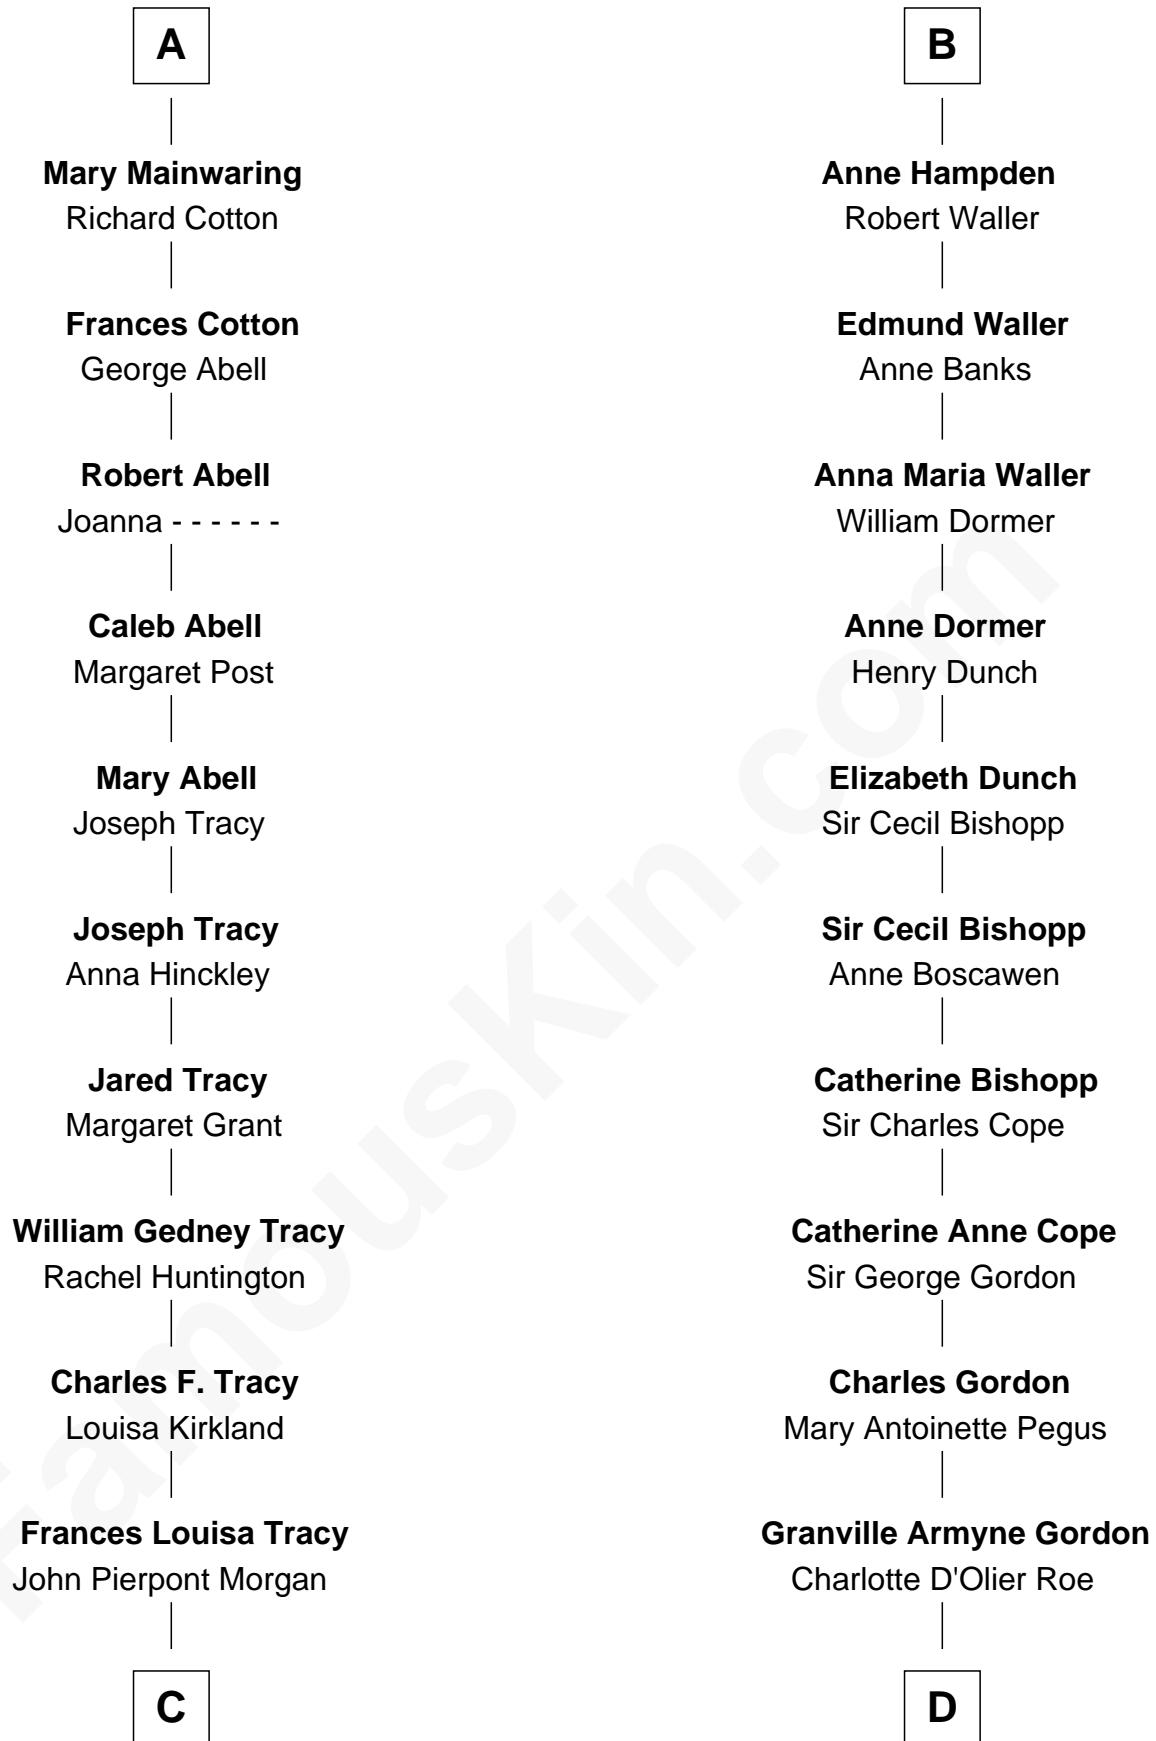

FamousKin.com

Relationship Chart of John Adams Morgan

1952 Olympic Sailing Gold Medalist

19th cousin 2 times removed of

Cara Delevingne

Fashion Model and Movie Actress

C

John Pierpont Morgan

Jane Norton Grew

Henry Sturgis Morgan

Catherine Frances Lovering Adams

John Adams Morgan

Olympic Gold Medalist

D

Armyne Evelyne Gordon

Sir Lionel Lawson Faudel-Phillips