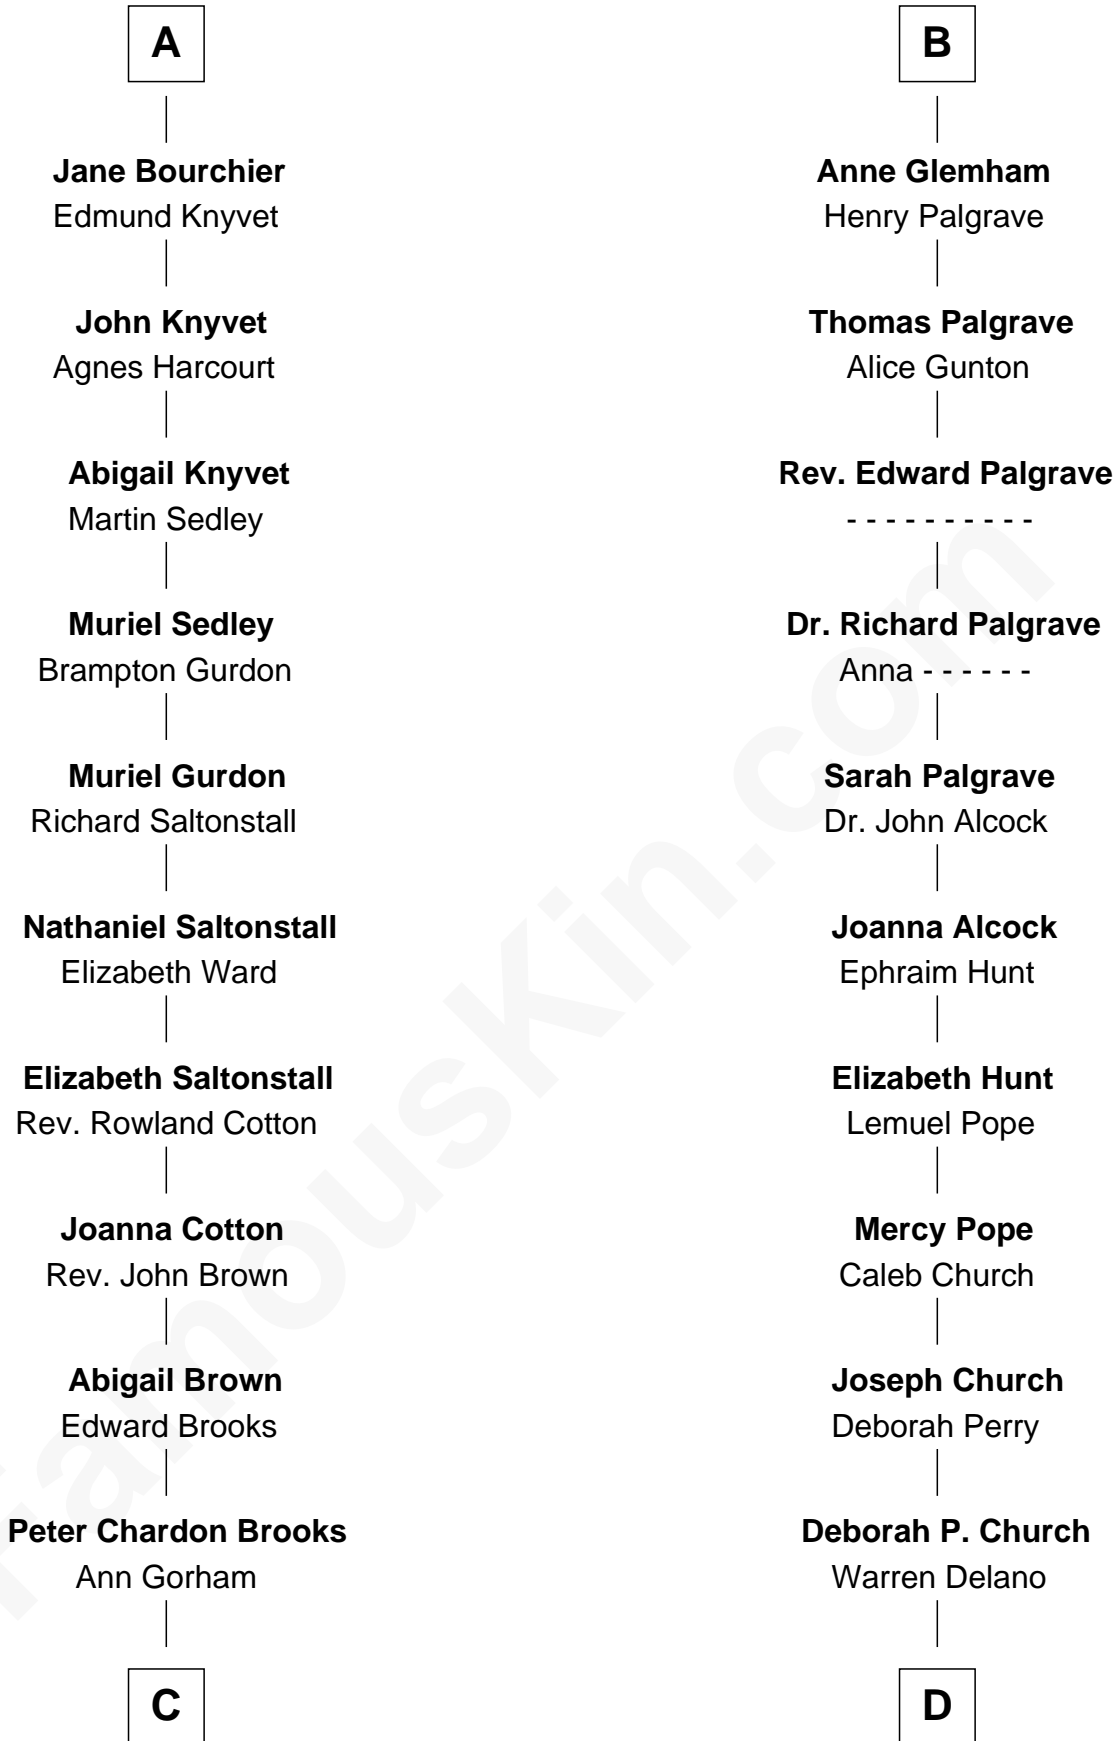

# FamousKin.com Relationship Chart of

**John Adams Morgan**  
1952 Olympic Sailing Gold Medalist

19th cousin 2 times removed of

**Franklin D. Roosevelt**  
32nd U.S. President

**Humphrey de Bohun**  
Maud de Fiennes

**C**

**Abigail Brown Brooks**

Charles Francis Adams

**John Quincy Adams**

Frances Cadwallader Crowninshield

**Charles Francis Adams**

Frances Lovering

**Catherine Frances Lovering Adams**