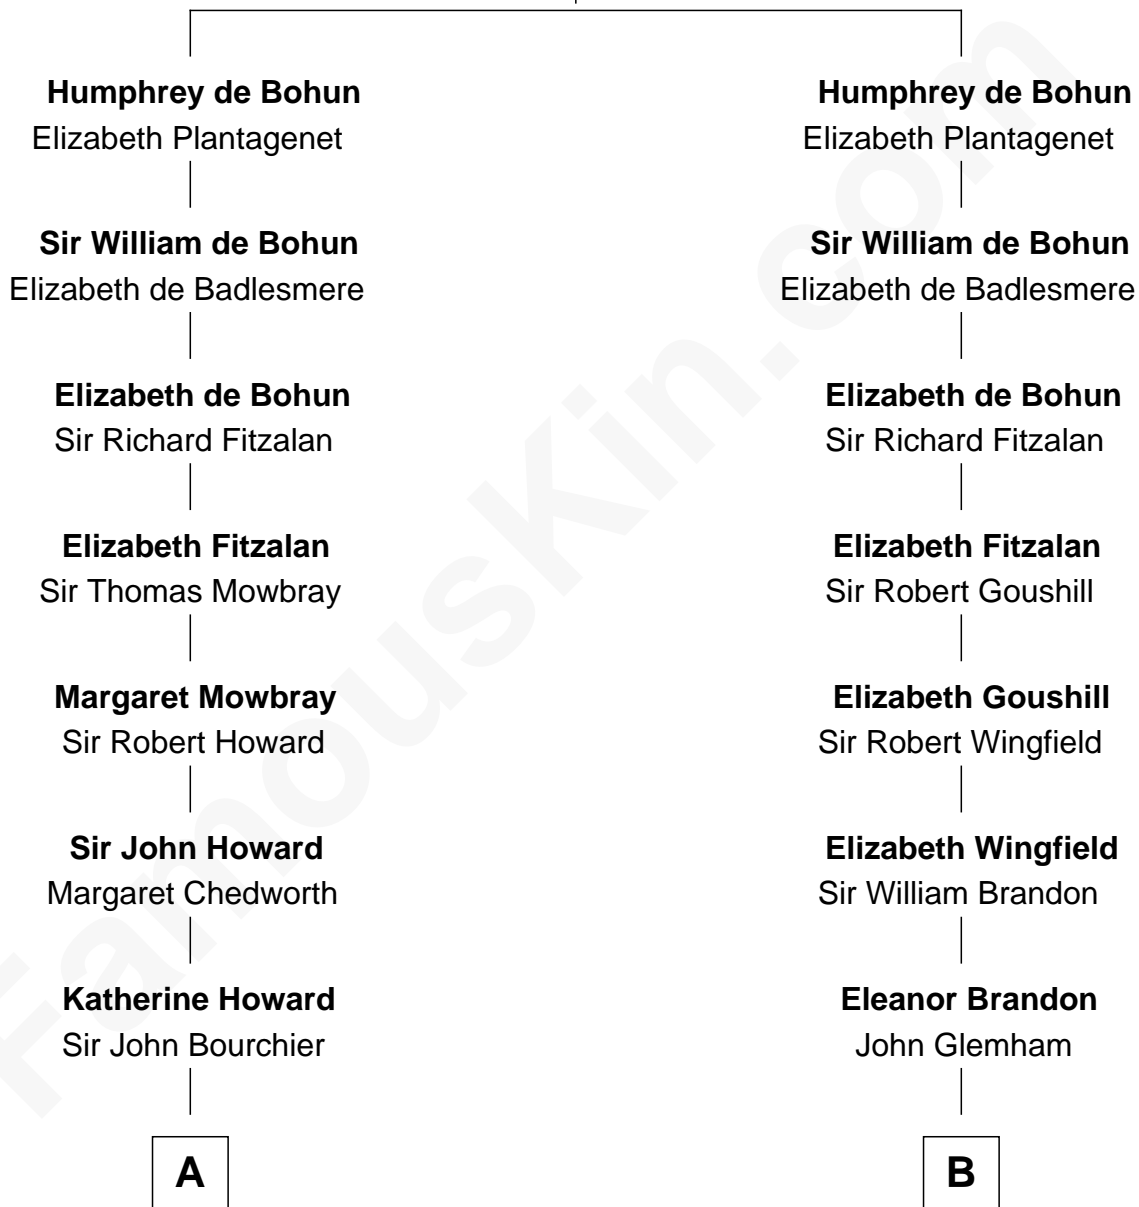

# FamousKin.com Relationship Chart of

**John Adams Morgan**  
1952 Olympic Sailing Gold Medalist

19th cousin 2 times removed of

**Franklin D. Roosevelt**  
32nd U.S. President

**Humphrey de Bohun**  
Maud de Fiennes

**C**

**Abigail Brown Brooks**

Charles Francis Adams

**John Quincy Adams**

Frances Cadwallader Crowninshield

**Charles Francis Adams**

Frances Lovering

**Catherine Frances Lovering Adams**