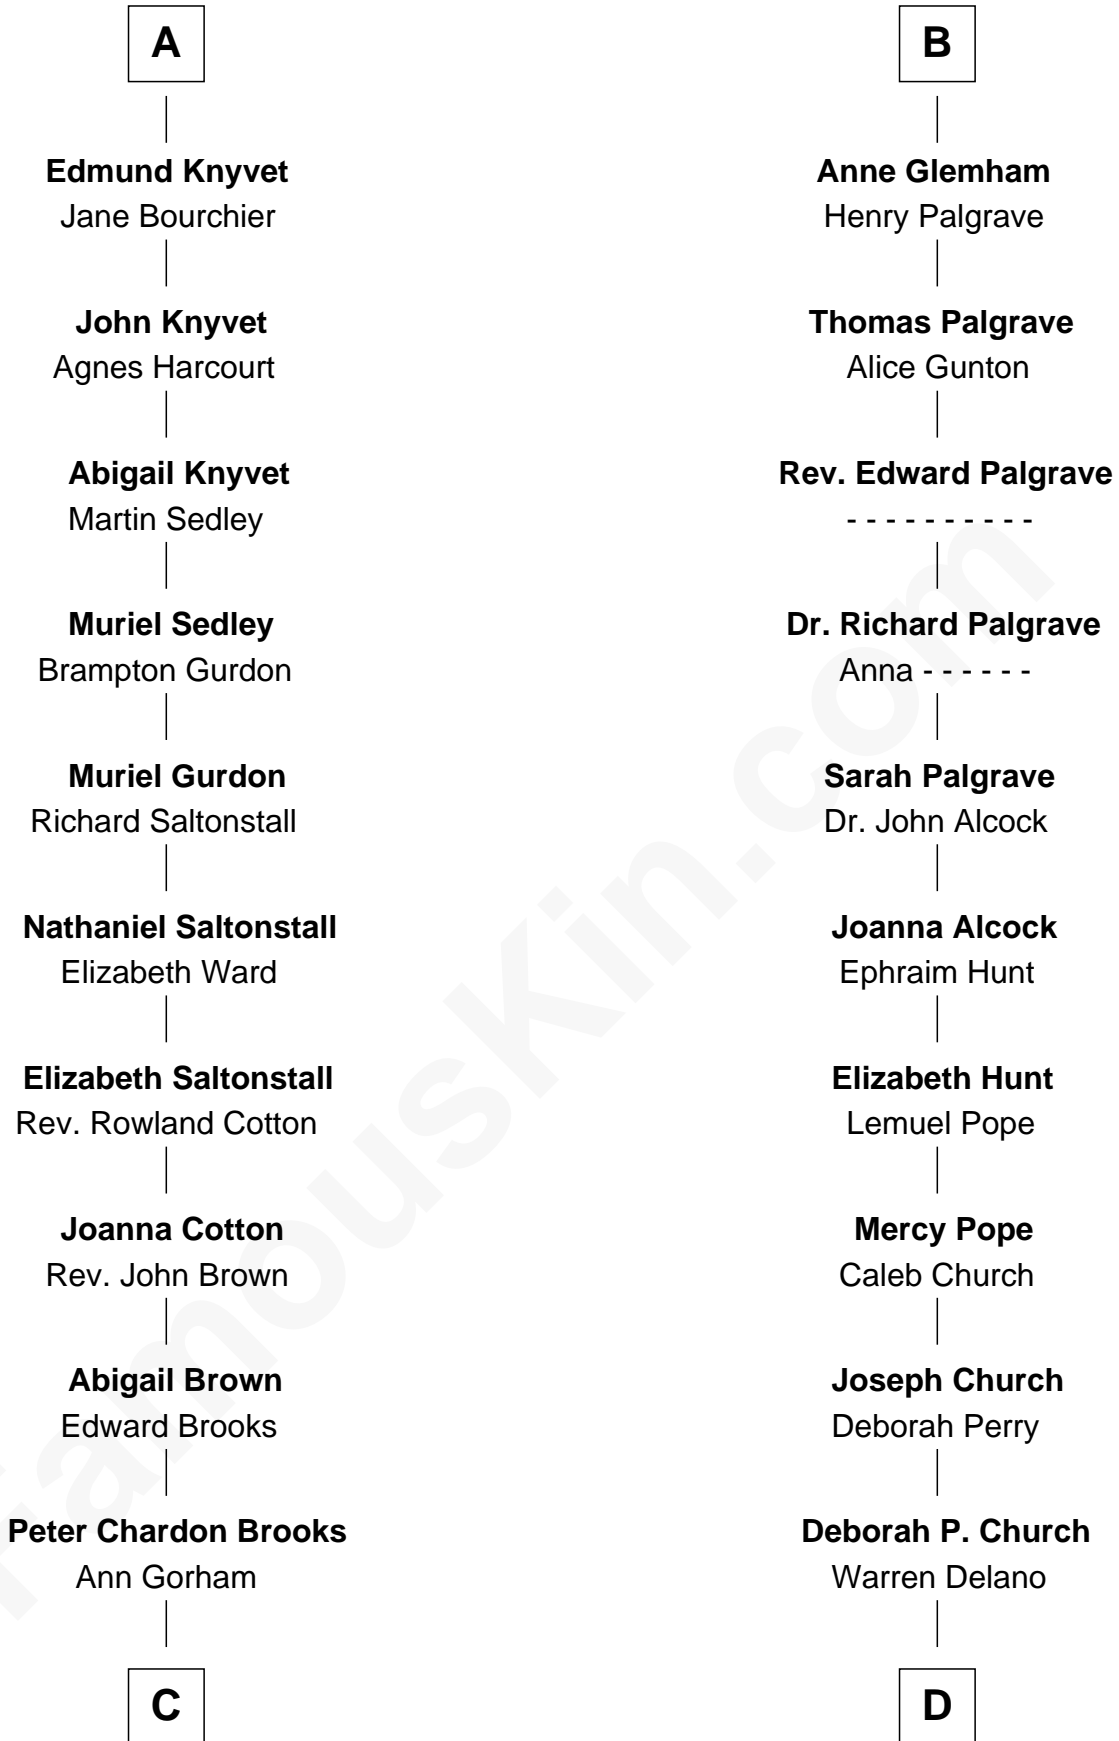

FamousKin.com Relationship Chart of

John Adams Morgan
1952 Olympic Sailing Gold Medalist

19th cousin 2 times removed of

Franklin D. Roosevelt
32nd U.S. President

C

Abigail Brown Brooks

Charles Francis Adams

John Quincy Adams

Frances Cadwallader Crowninshield

Charles Francis Adams

Frances Lovering

Catherine Frances Lovering Adams

Henry Sturgis Morgan

John Adams Morgan

Olympic Gold Medalist