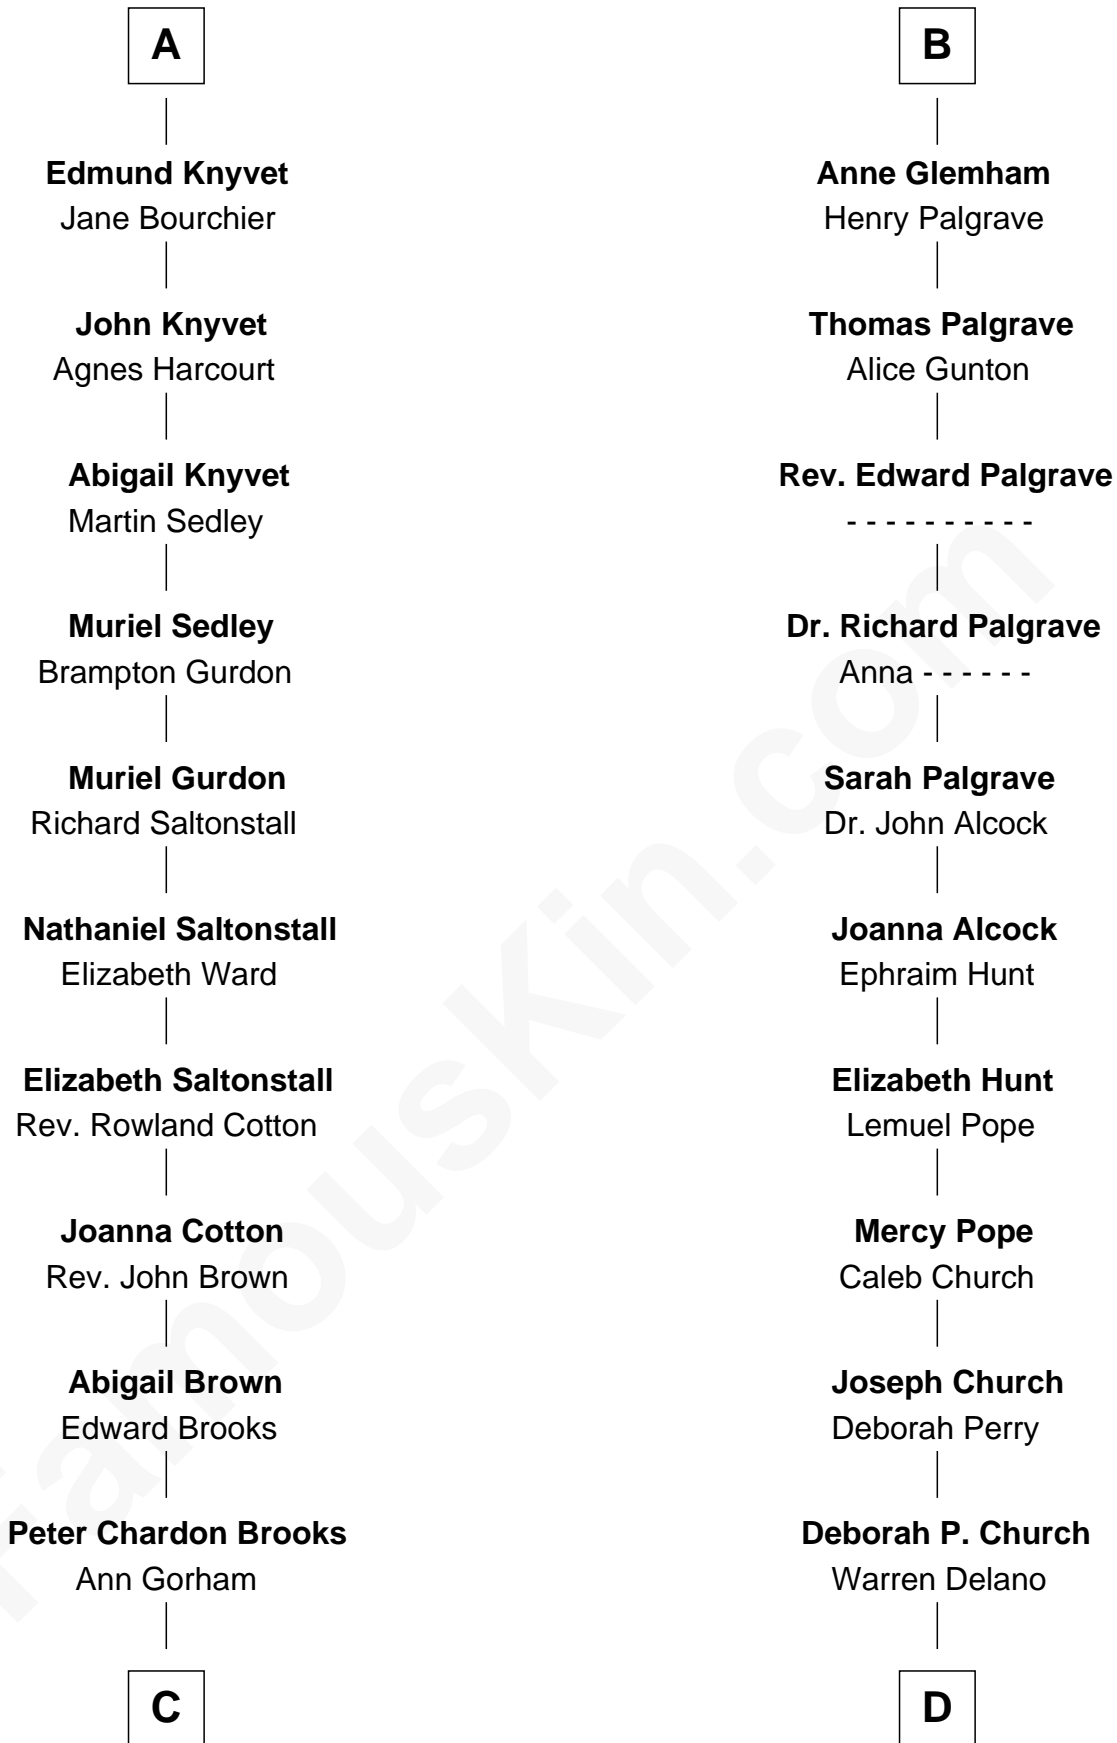

FamousKin.com Relationship Chart of

John Adams Morgan
1952 Olympic Sailing Gold Medalist

19th cousin 2 times removed of

Franklin D. Roosevelt
32nd U.S. President

Gunselm de Badlesmere

C

Abigail Brown Brooks

Charles Francis Adams

John Quincy Adams

Frances Cadwallader Crowninshield

Charles Francis Adams

Frances Lovering

Catherine Frances Lovering Adams

Henry Sturgis Morgan

John Adams Morgan