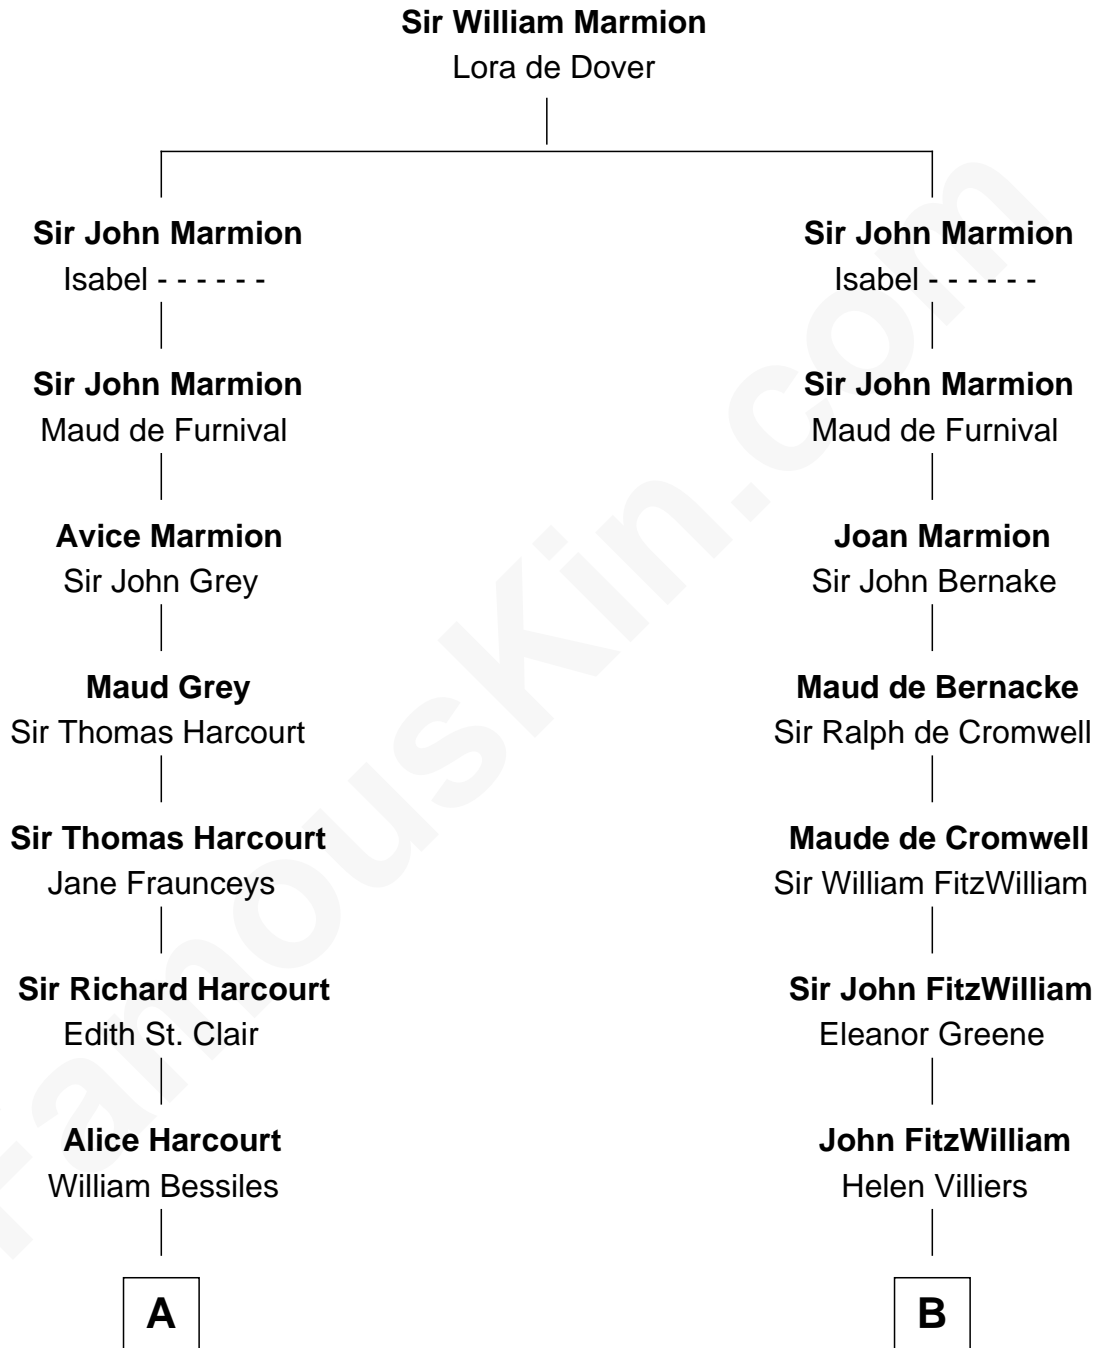

FamousKin.com Relationship Chart of

John Adams Morgan
1952 Olympic Sailing Gold Medalist

20th cousin 1 time removed of

Franklin D. Roosevelt
32nd U.S. President

C

Harriet Elizabeth Sears
George Casper Crowninshield

Frances Cadwallader Crowninshield
John Quincy Adams

Charles Francis Adams
Frances Lovering

Catherine Frances Lovering Adams
Henry Sturgis Morgan

John Adams Morgan
Olympic Gold Medalist

D

John Aspinwall
Susan Howland