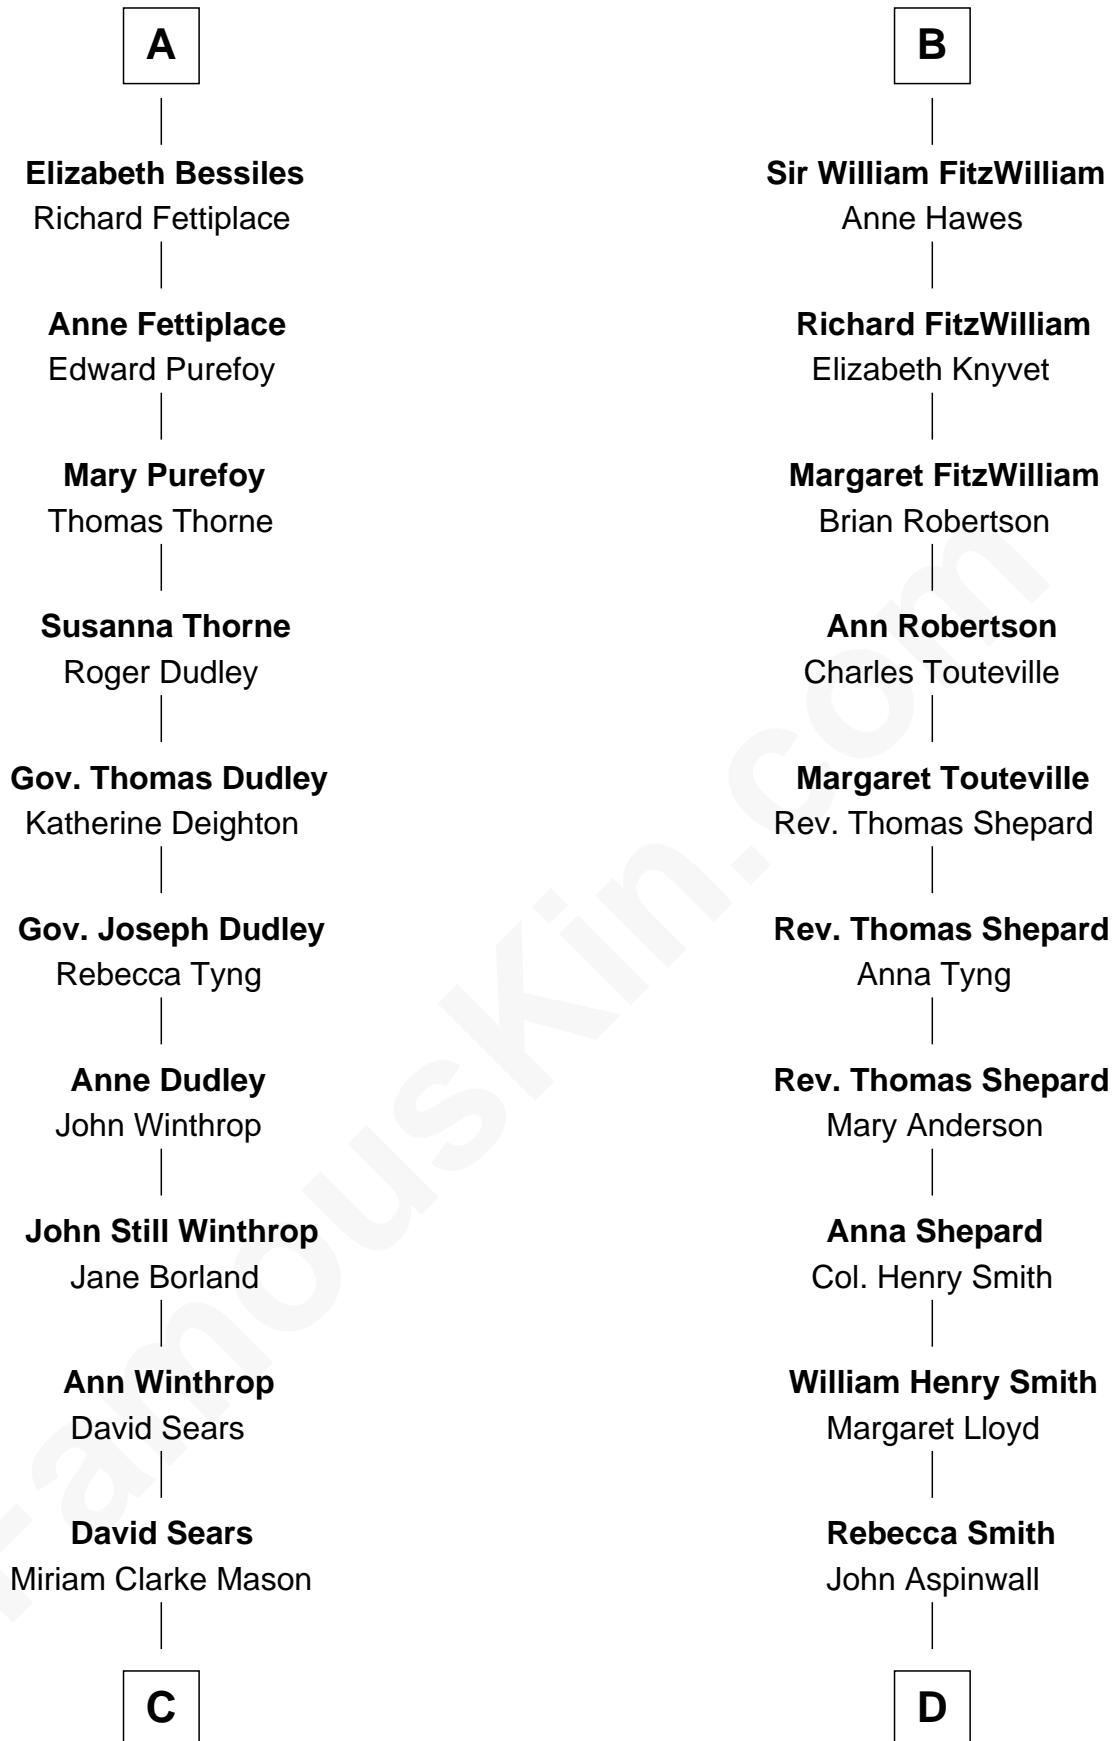

FamousKin.com Relationship Chart of

John Adams Morgan
1952 Olympic Sailing Gold Medalist

20th cousin 1 time removed of

Franklin D. Roosevelt
32nd U.S. President

C

Harriet Elizabeth Sears
George Casper Crowninshield

Frances Cadwallader Crowninshield
John Quincy Adams

Charles Francis Adams
Frances Lovering

Catherine Frances Lovering Adams
Henry Sturgis Morgan

John Adams Morgan
Olympic Gold Medalist

D

John Aspinwall
Susan Howland

Mary Rebecca Aspinwall
Isaac Daniel Roosevelt

James Roosevelt
Sara Delano

Franklin D. Roosevelt
32nd U.S. President