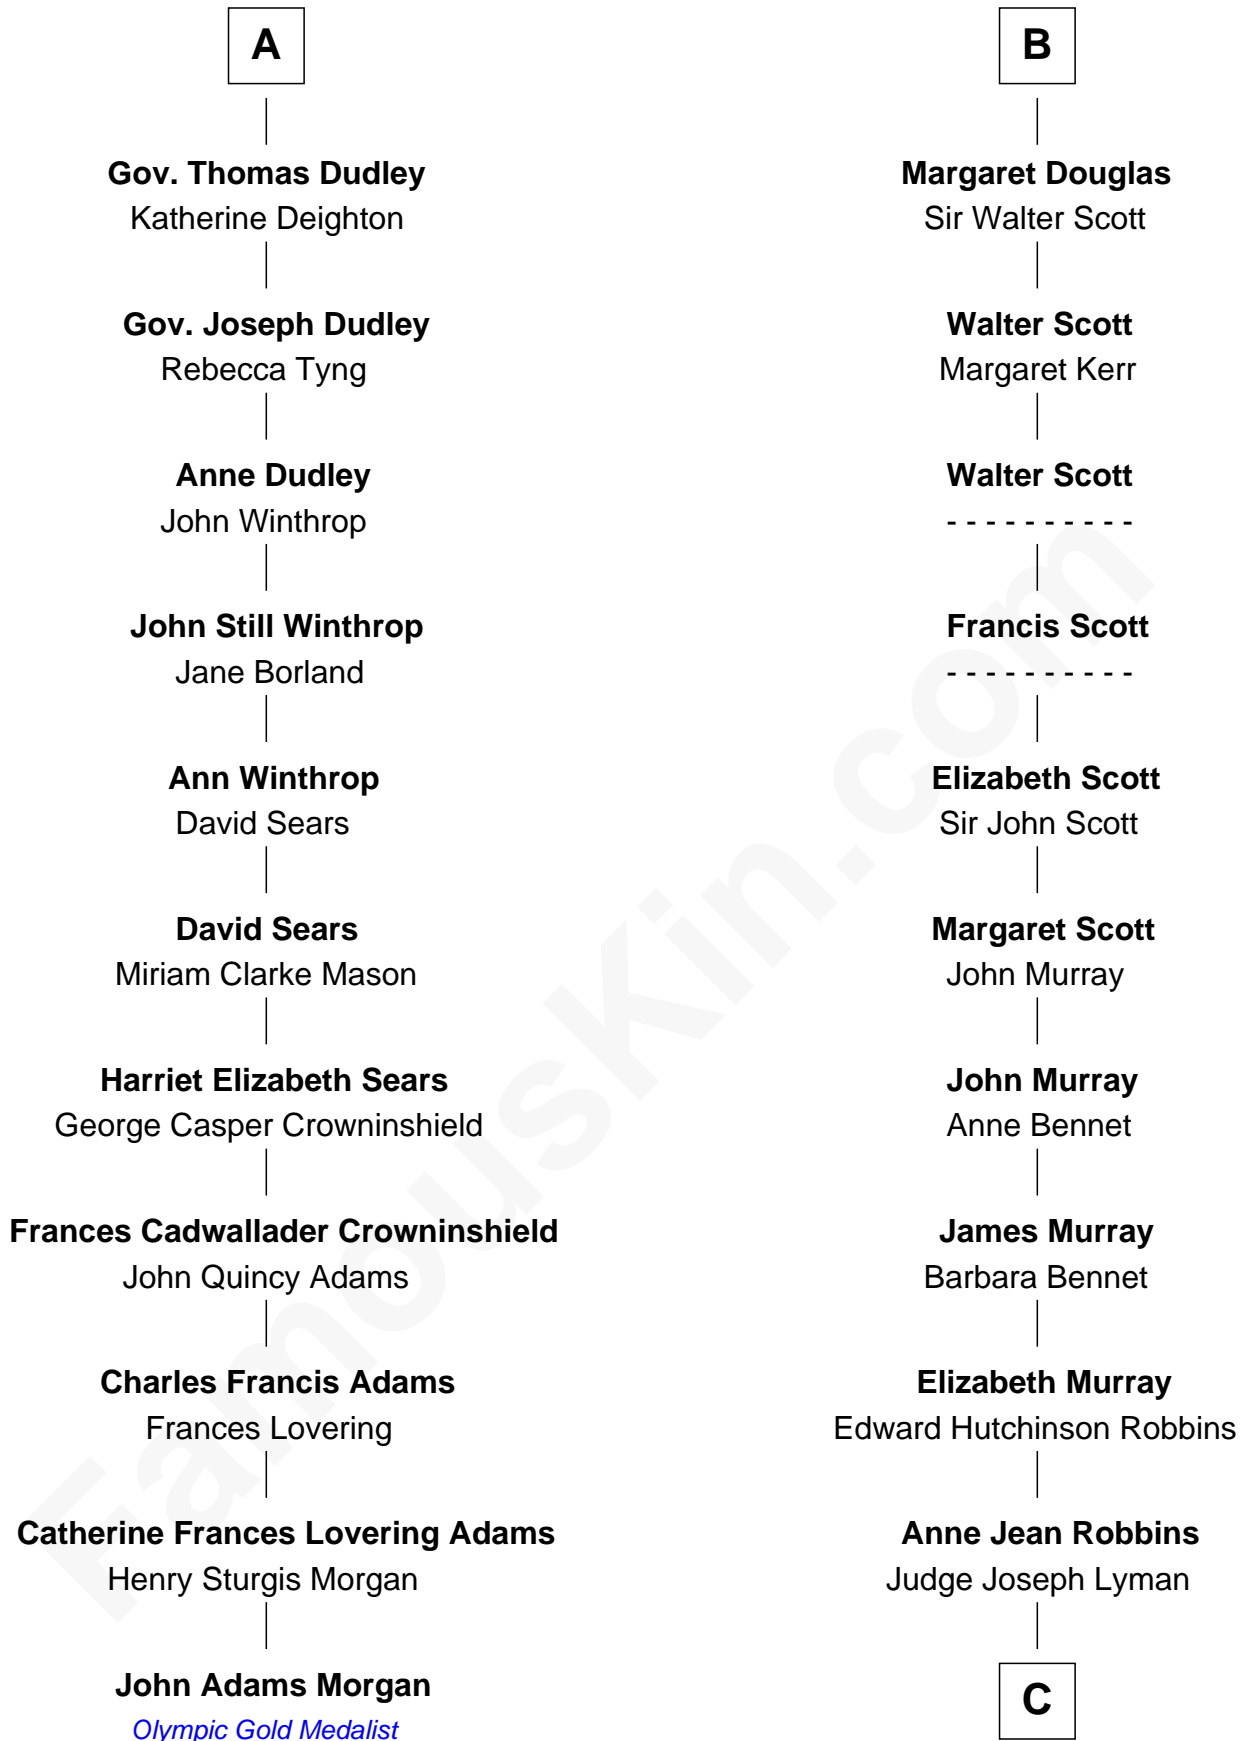

FamousKin.com Relationship Chart of

John Adams Morgan
1952 Olympic Sailing Gold Medalist

17th cousin 2 times removed of

Franklin D. Roosevelt
32nd U.S. President

Sir Thomas de Holand
Alice Fitzalan

C

—
Catharine Robbins Lyman

Warren Delano

—
Sara Delano

James Roosevelt

—
Franklin D. Roosevelt

32nd U.S. President

FamousKin.com