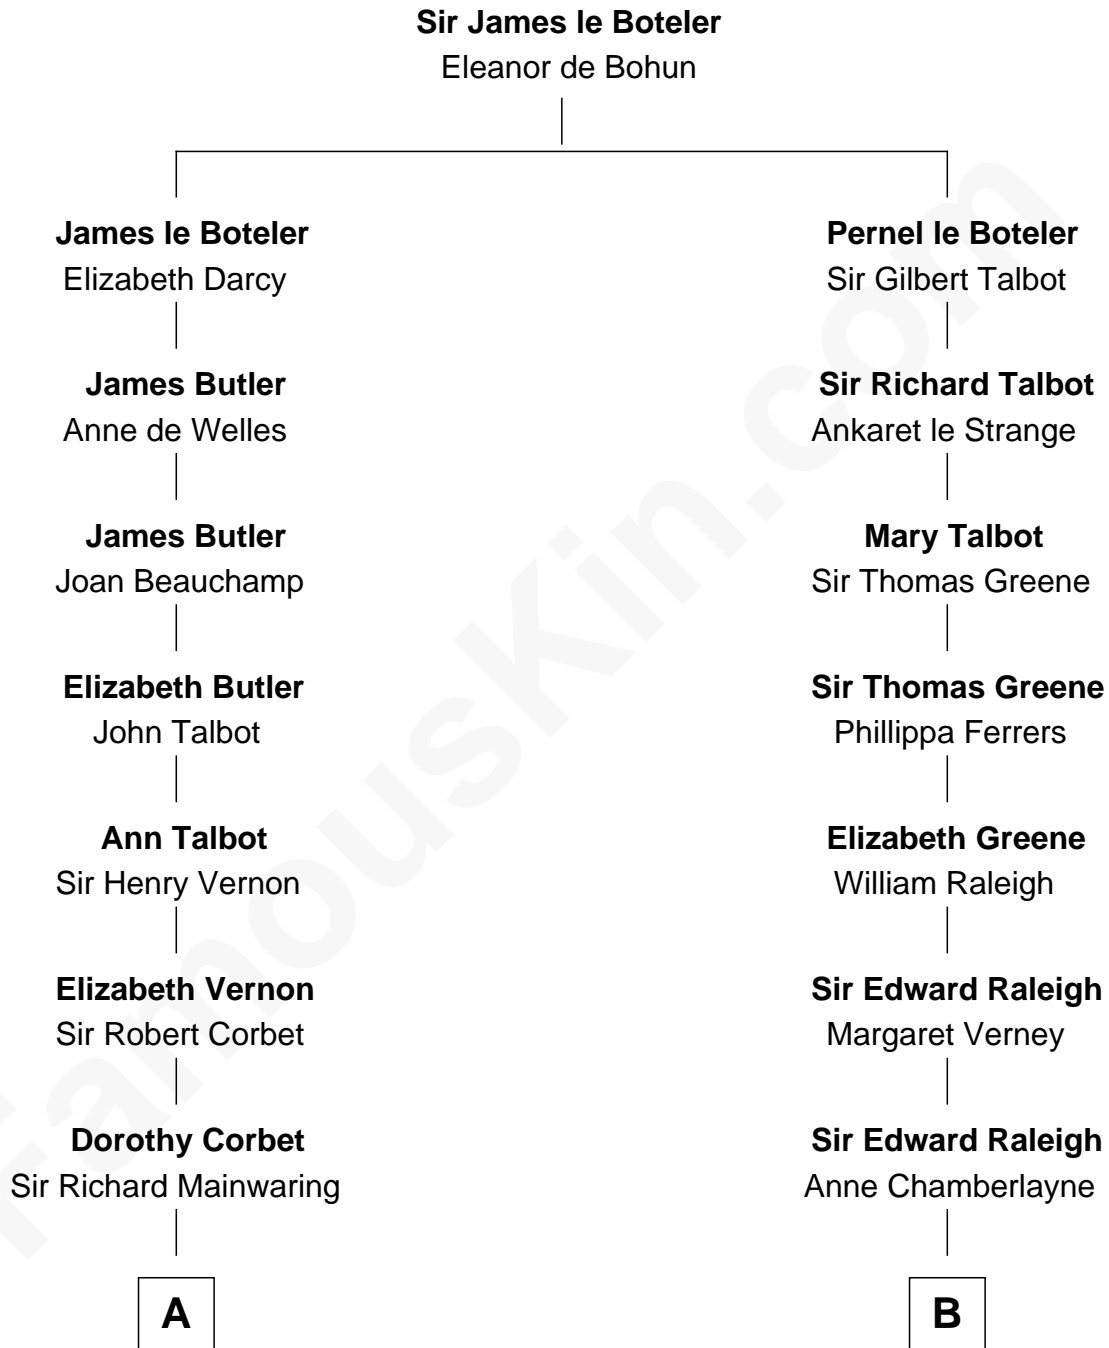

FamousKin.com Relationship Chart of

John Adams Morgan
1952 Olympic Sailing Gold Medalist

19th cousin 1 time removed of

Franklin D. Roosevelt
32nd U.S. President

C

Frances Louisa Tracy

John Pierpont Morgan

John Pierpont Morgan

Jane Norton Grew

Henry Sturgis Morgan

Catherine Frances Lovering Adams

John Adams Morgan

Olympic Gold Medalist

D

Catharine Robbins Lyman

Warren Delano

Sara Delano

James Roosevelt

Franklin D. Roosevelt

32nd U.S. President

FamousKin.com