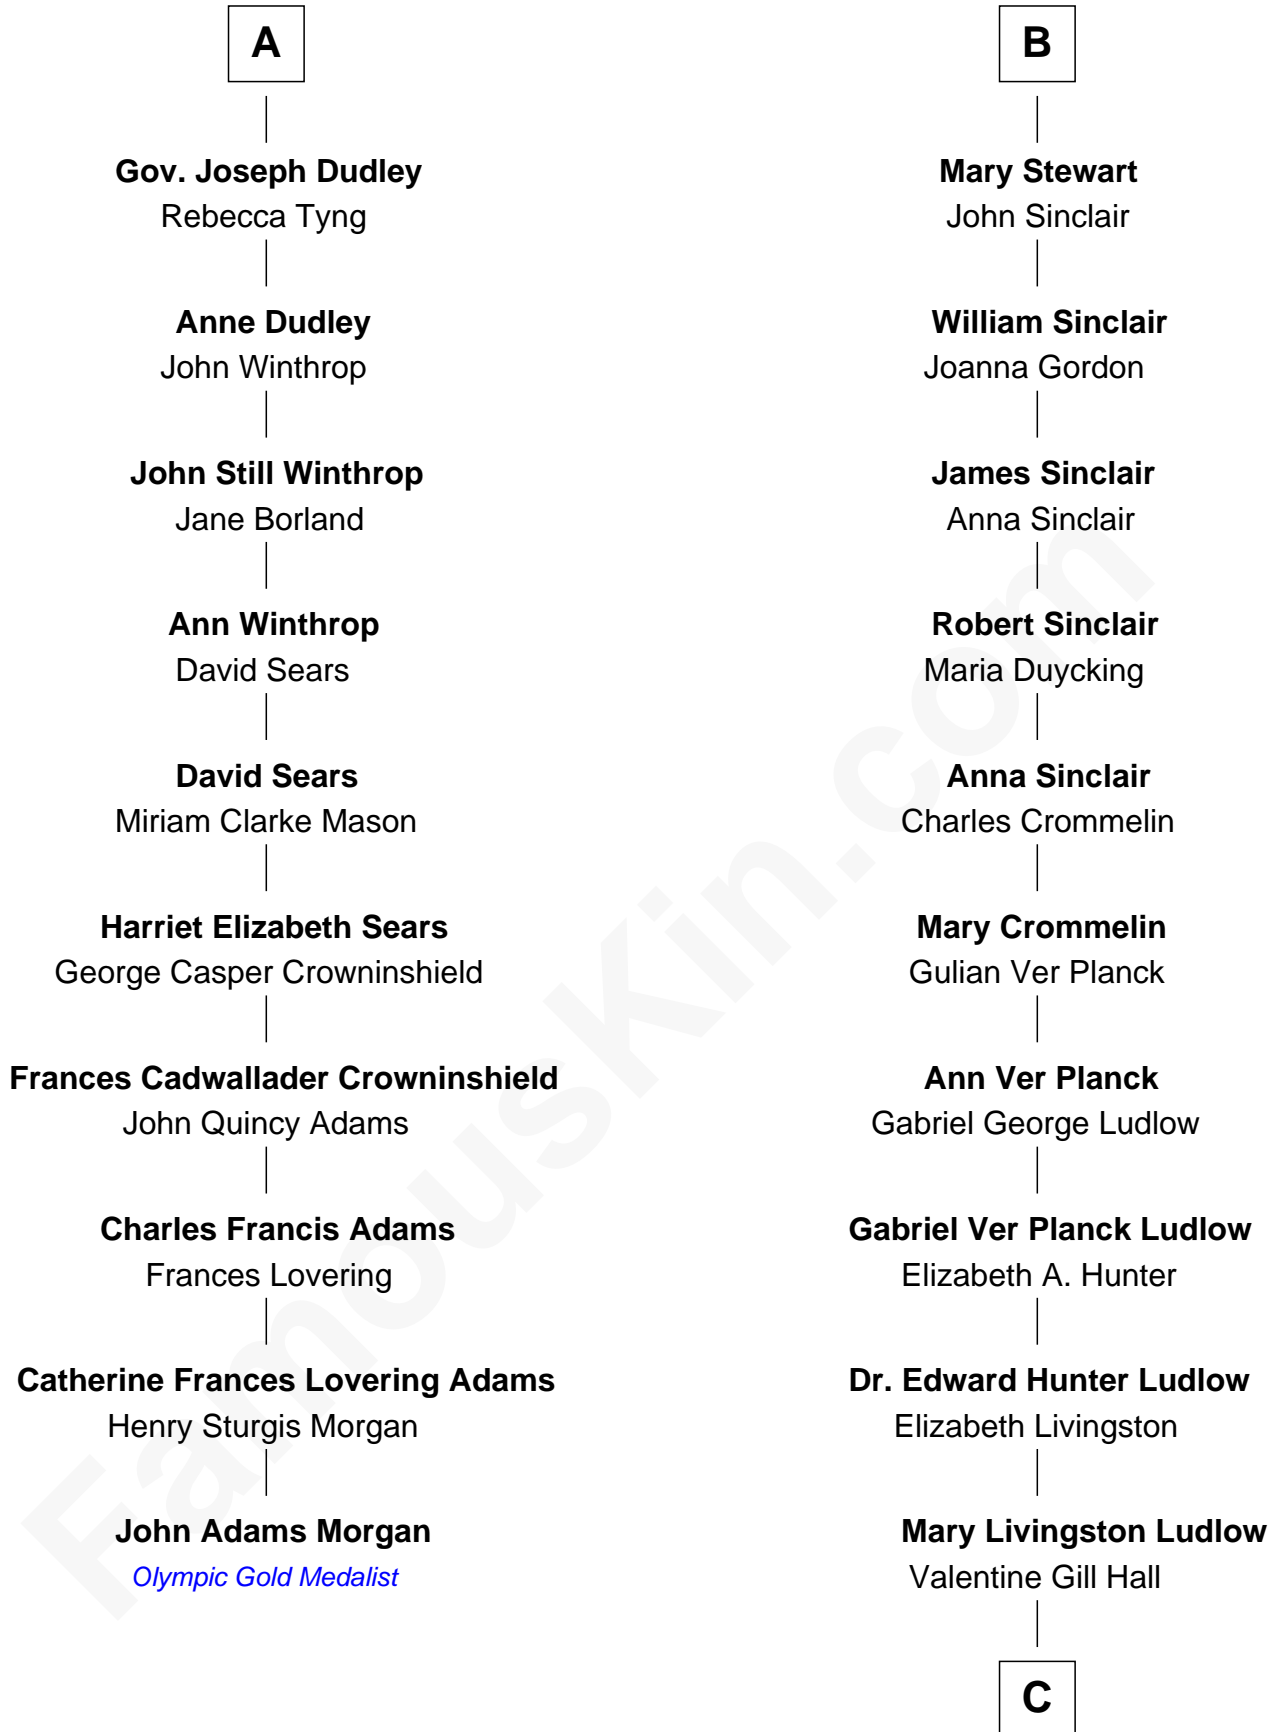

FamousKin.com Relationship Chart of John Adams Morgan

1952 Olympic Sailing Gold Medalist

16th cousin 2 times removed of

Eleanor Roosevelt

First Lady of President Franklin D. Roosevelt

C

—
Anna Rebecca Hall

Elliott Roosevelt

—
Eleanor Roosevelt

First Lady of Franklin Roosevelt

FamousKin.com