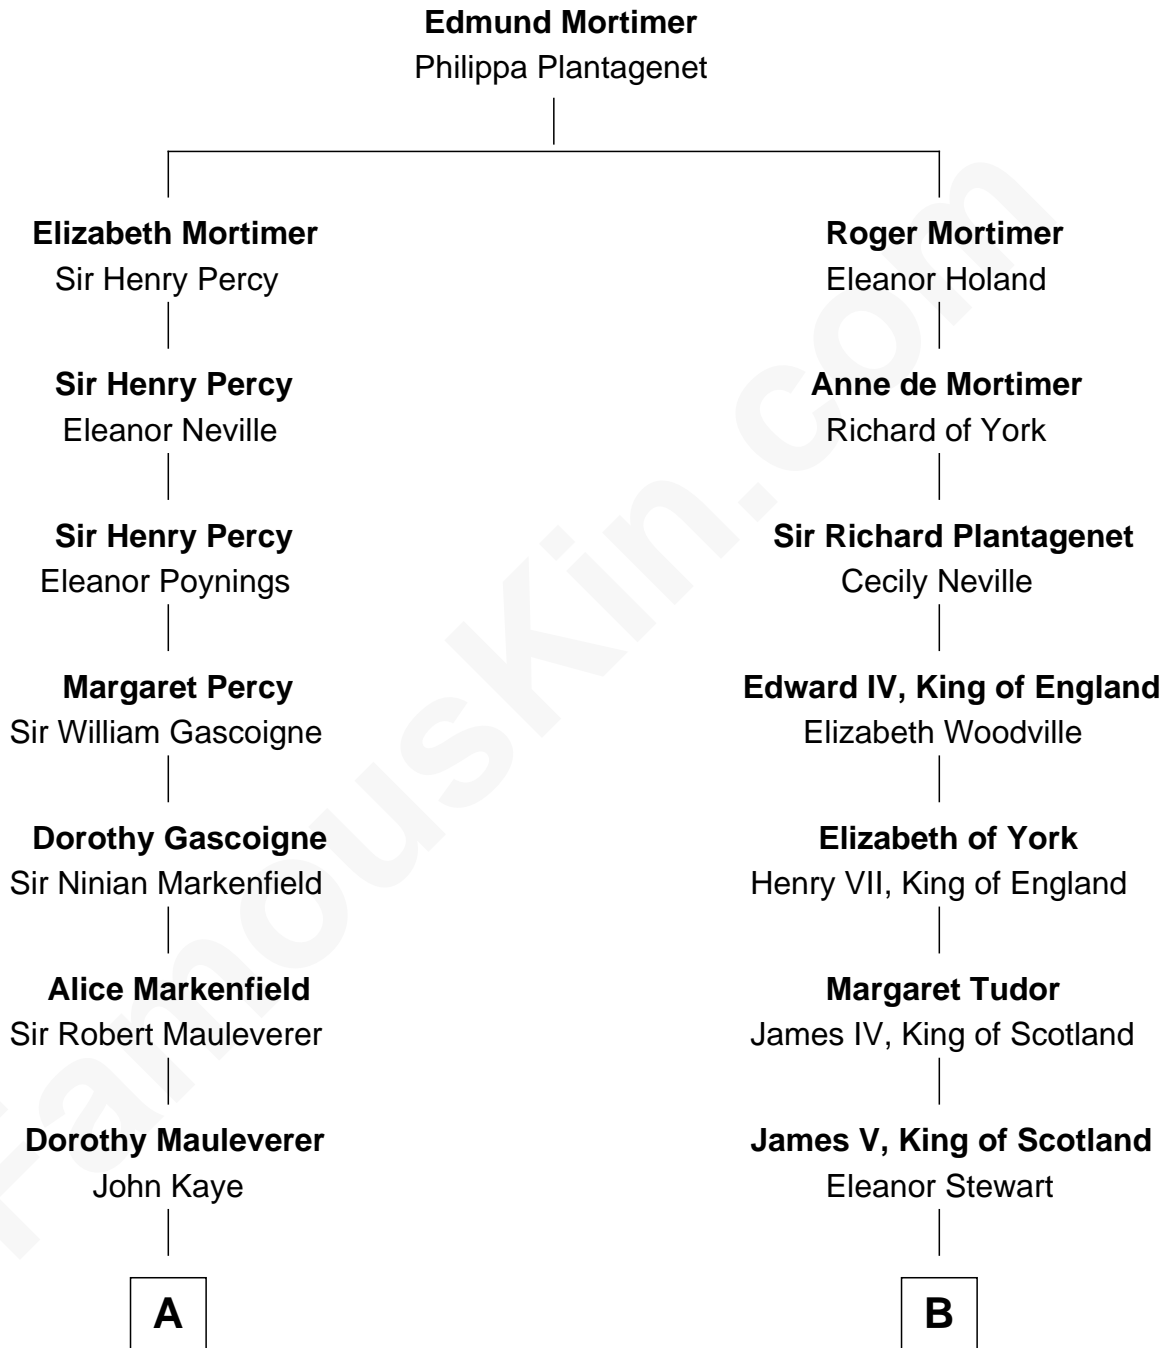

FamousKin.com Relationship Chart of

John Adams Morgan
1952 Olympic Sailing Gold Medalist

19th cousin of

Eleanor Roosevelt
First Lady of President Franklin D. Roosevelt

C

Charles Francis Adams

Frances Lovering

Catherine Frances Lovering Adams

Henry Sturgis Morgan

John Adams Morgan

Olympic Gold Medalist

D

Mary Livingston Ludlow

Valentine Gill Hall

Anna Rebecca Hall

Elliott Roosevelt

Eleanor Roosevelt

First Lady of Franklin Roosevelt

FamousKin.com