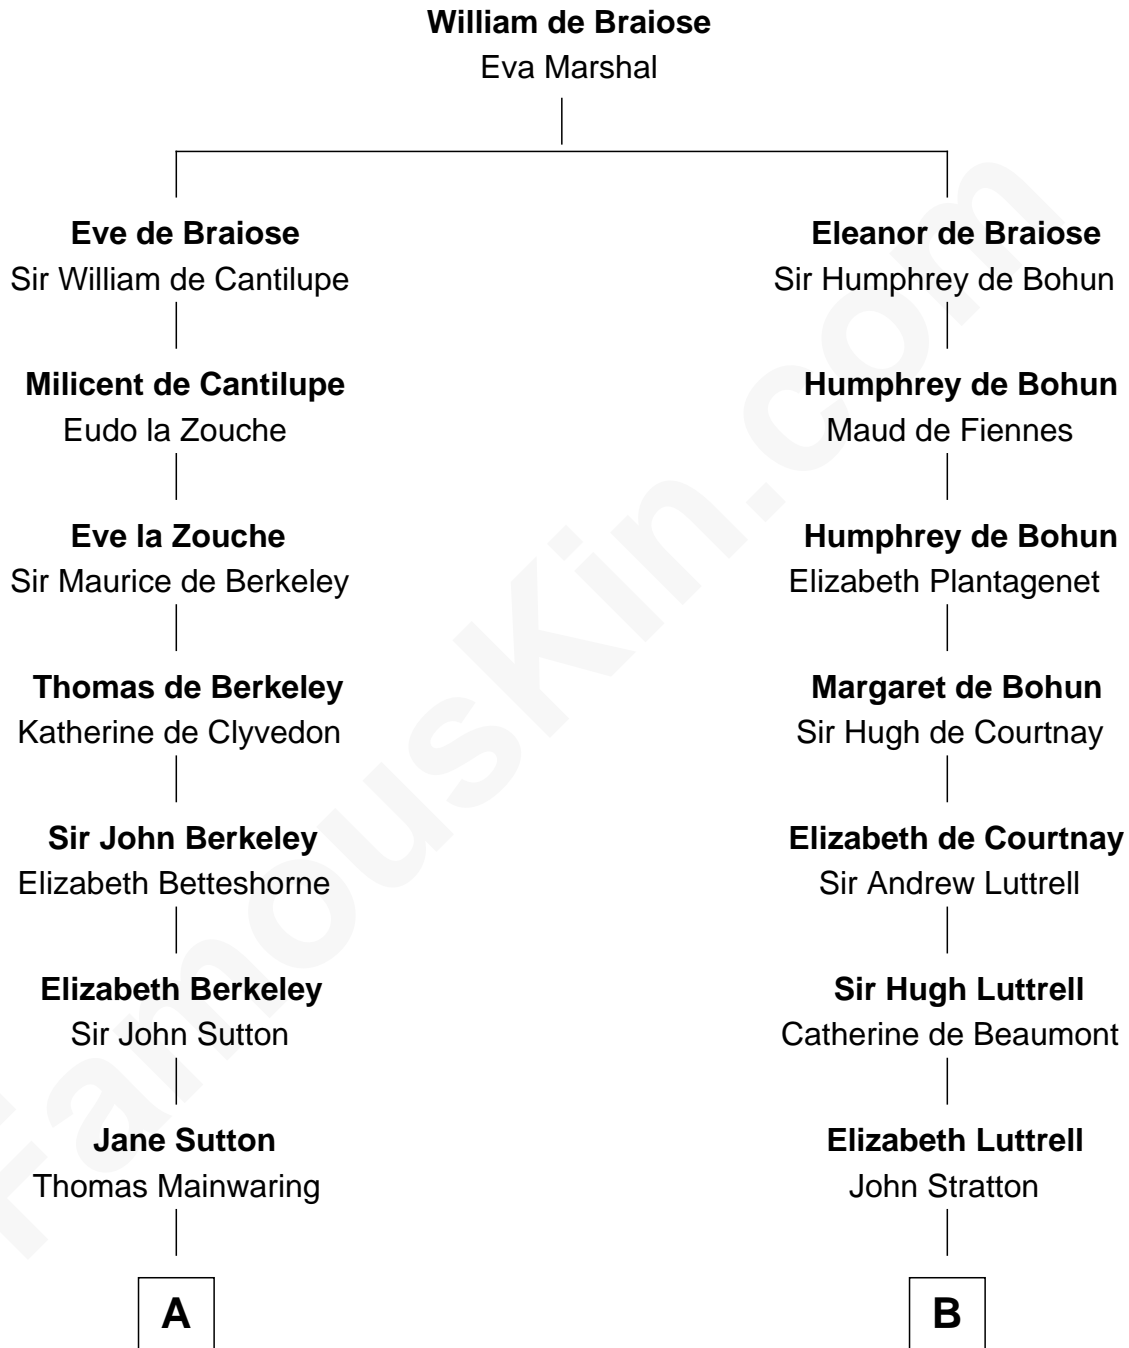

# FamousKin.com Relationship Chart of

**John Adams Morgan**  
1952 Olympic Sailing Gold Medalist

21st cousin of

**Eleanor Roosevelt**  
First Lady of President Franklin D. Roosevelt

**C**

**Charles F. Tracy**

Louisa Kirkland

**Frances Louisa Tracy**

John Pierpont Morgan

**John Pierpont Morgan**

Jane Norton Grew

**Henry Sturgis Morgan**

Catherine Frances Lovering Adams

**John Adams Morgan**