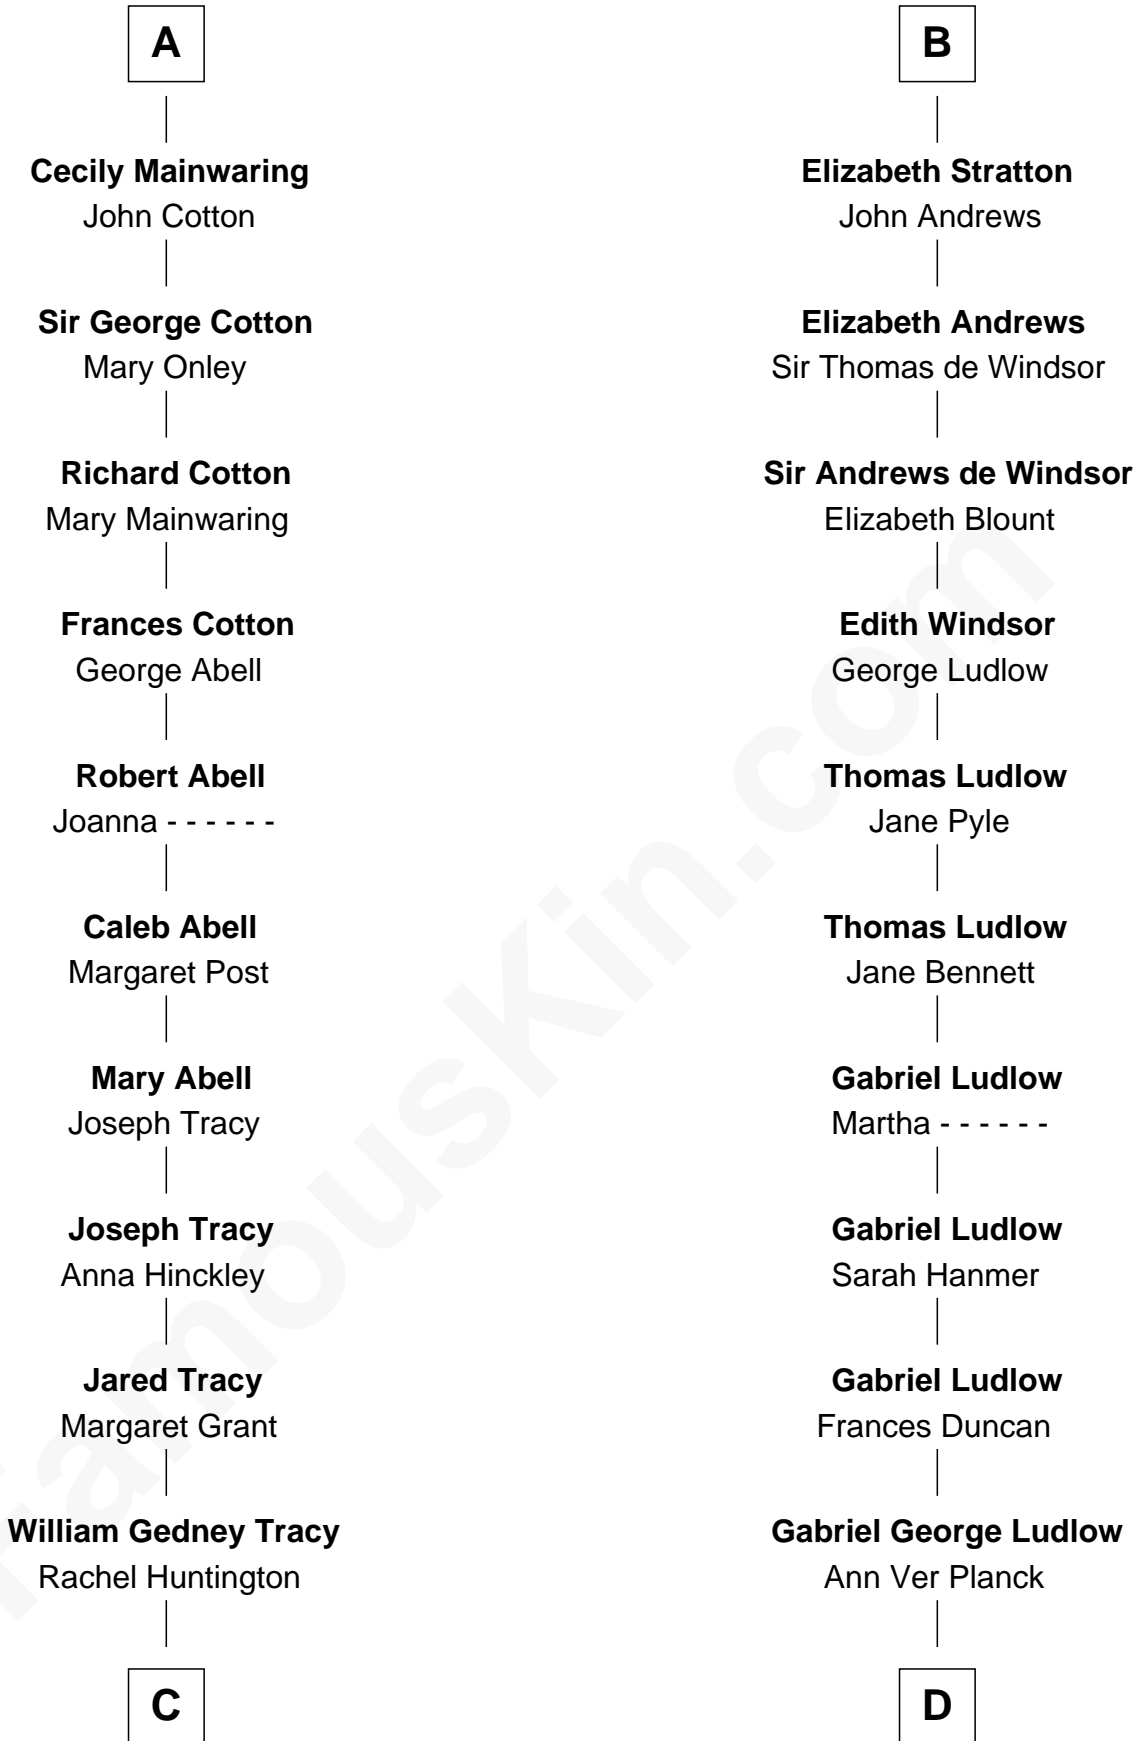

# FamousKin.com Relationship Chart of

**John Adams Morgan**  
1952 Olympic Sailing Gold Medalist

21st cousin of

**Eleanor Roosevelt**  
First Lady of President Franklin D. Roosevelt

**C**

**Charles F. Tracy**

Louisa Kirkland

**Frances Louisa Tracy**

John Pierpont Morgan

**John Pierpont Morgan**

Jane Norton Grew

**Henry Sturgis Morgan**

Catherine Frances Lovering Adams

**John Adams Morgan**

*Olympic Gold Medalist*

**D**

**Gabriel Ver Planck Ludlow**

Elizabeth A. Hunter

**Dr. Edward Hunter Ludlow**

Elizabeth Livingston

**Mary Livingston Ludlow**

Valentine Gill Hall