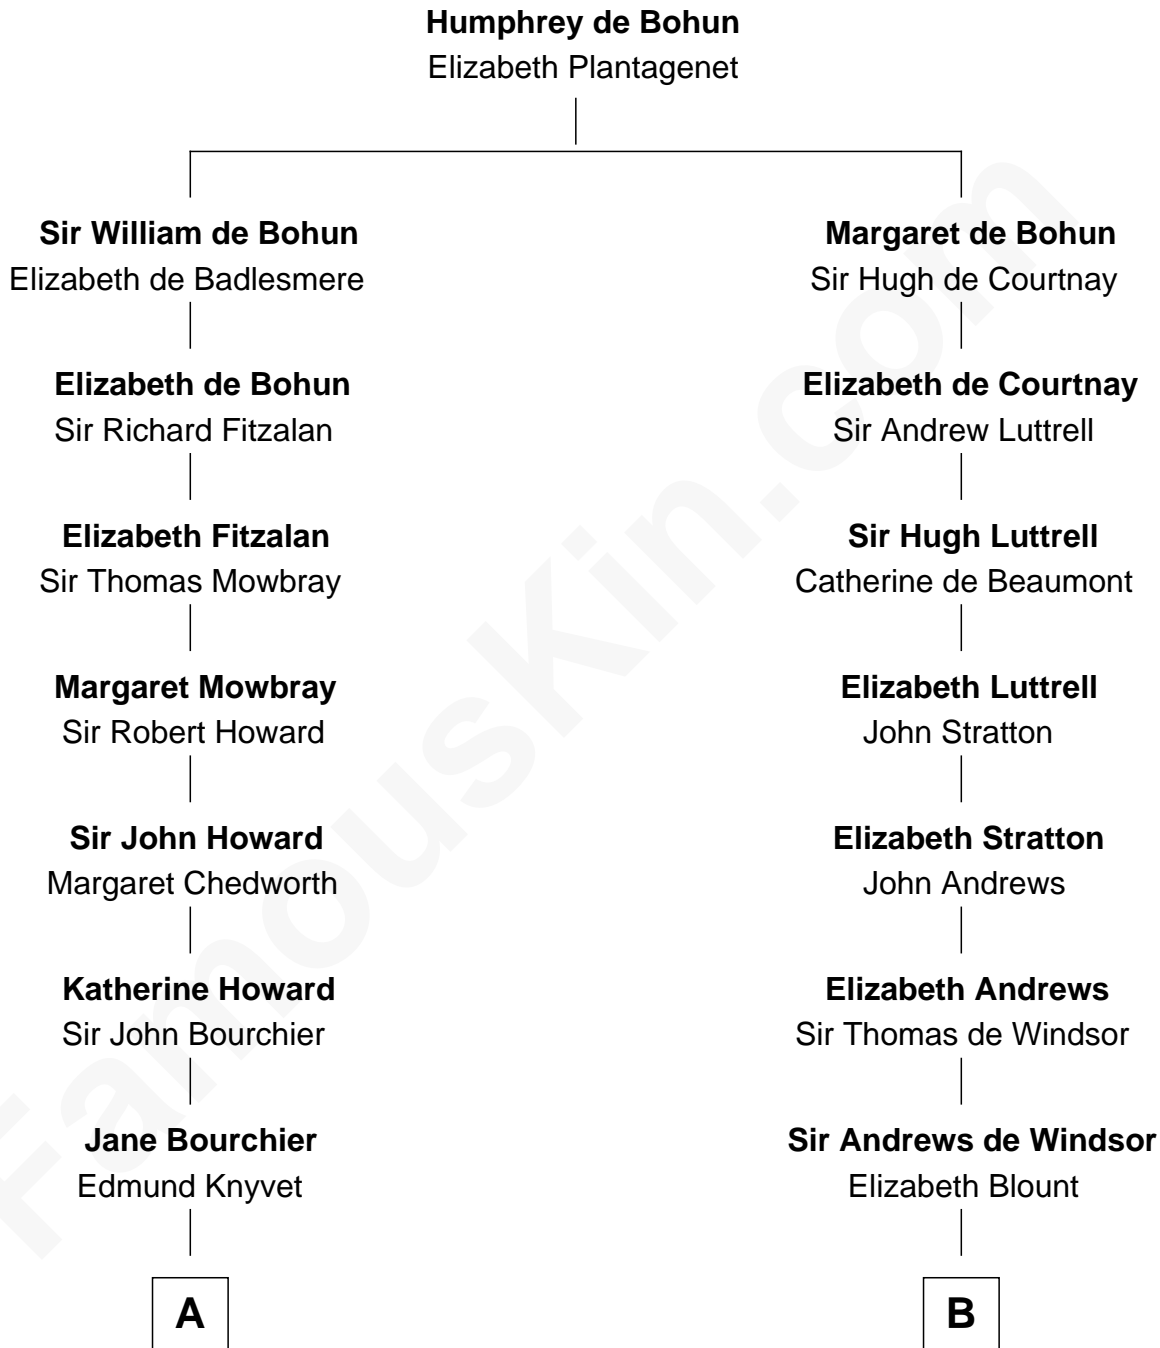

FamousKin.com Relationship Chart of

John Adams Morgan
1952 Olympic Sailing Gold Medalist

18th cousin 2 times removed of

Eleanor Roosevelt

First Lady of President Franklin D. Roosevelt

C

John Quincy Adams
Frances Cadwallader Crowninshield

Charles Francis Adams
Frances Lovering

Catherine Frances Lovering Adams
Henry Sturgis Morgan

John Adams Morgan
Olympic Gold Medalist

D

Anna Rebecca Hall
Elliott Roosevelt

Eleanor Roosevelt
First Lady of Franklin Roosevelt