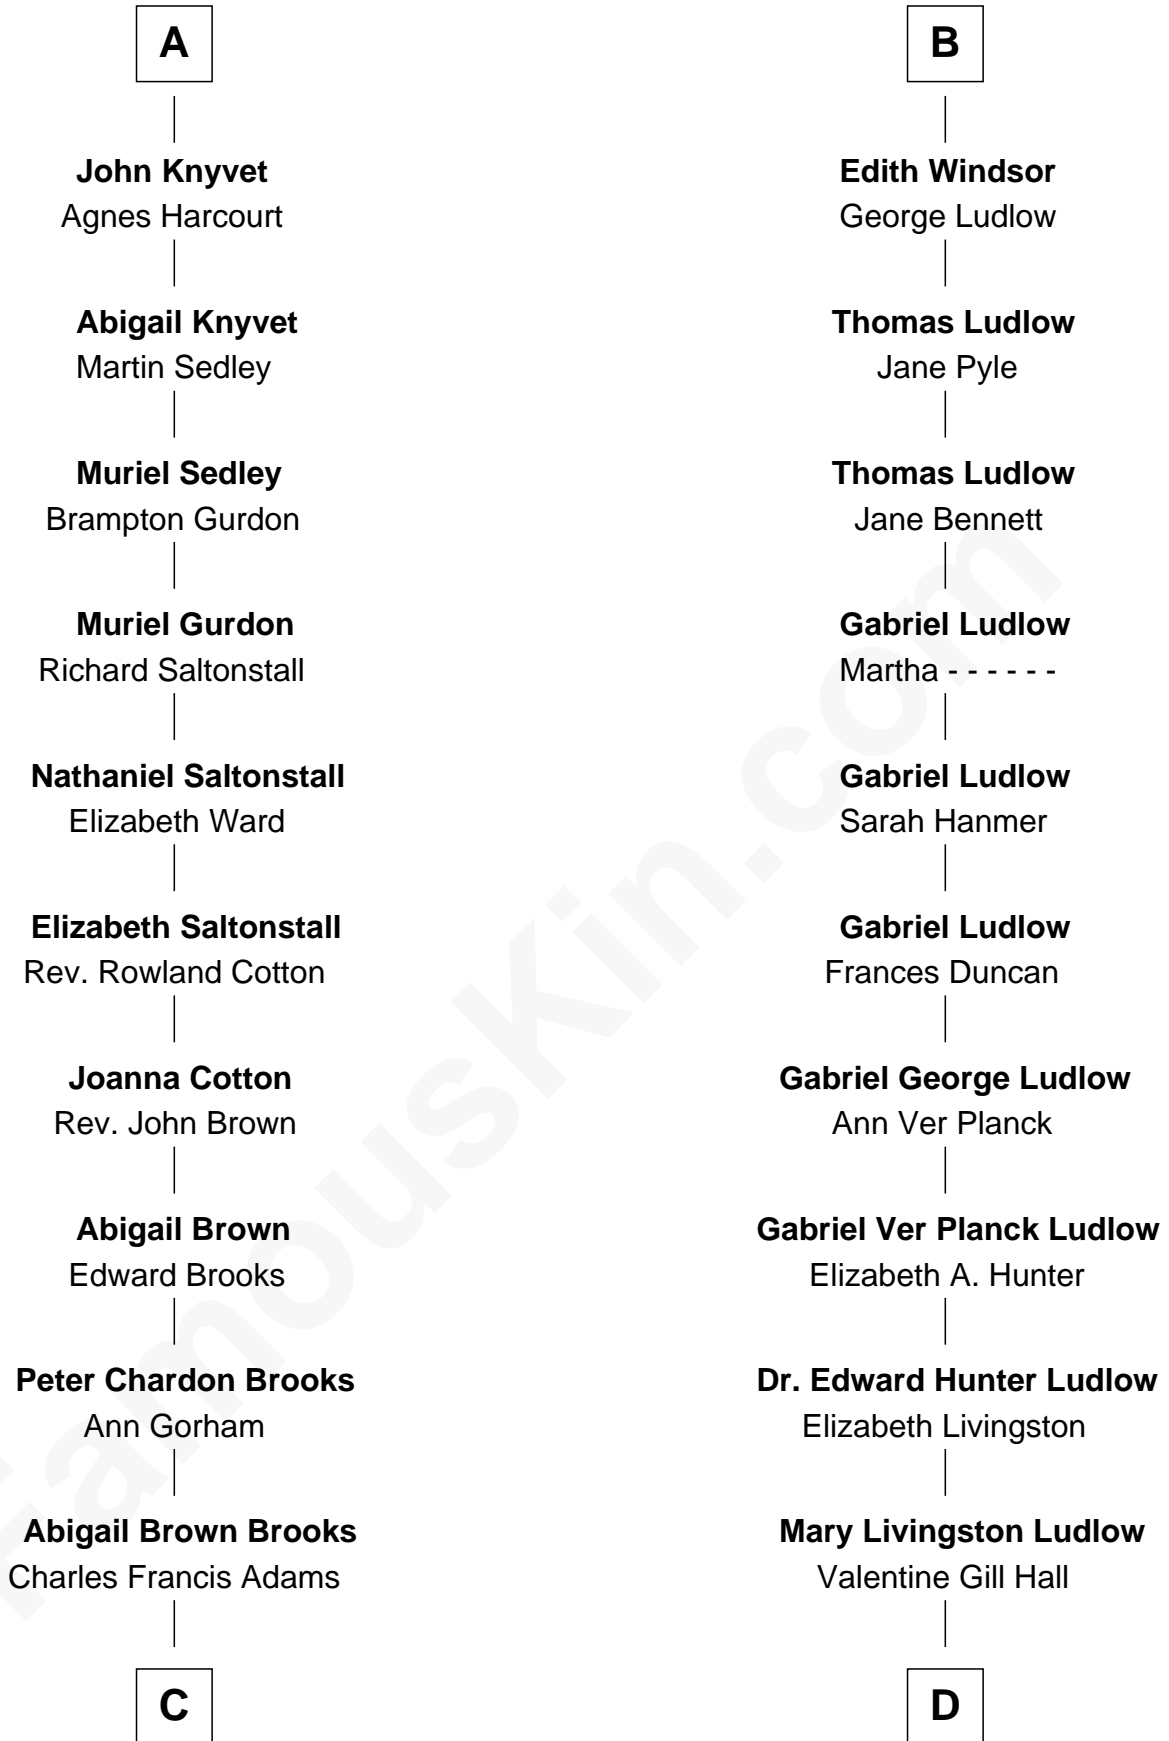

FamousKin.com Relationship Chart of

John Adams Morgan
1952 Olympic Sailing Gold Medalist

18th cousin 2 times removed of

Eleanor Roosevelt

First Lady of President Franklin D. Roosevelt

C

John Quincy Adams
Frances Cadwallader Crowninshield

Charles Francis Adams
Frances Lovering

Catherine Frances Lovering Adams
Henry Sturgis Morgan

John Adams Morgan
Olympic Gold Medalist

D

Anna Rebecca Hall
Elliott Roosevelt

Eleanor Roosevelt
First Lady of Franklin Roosevelt