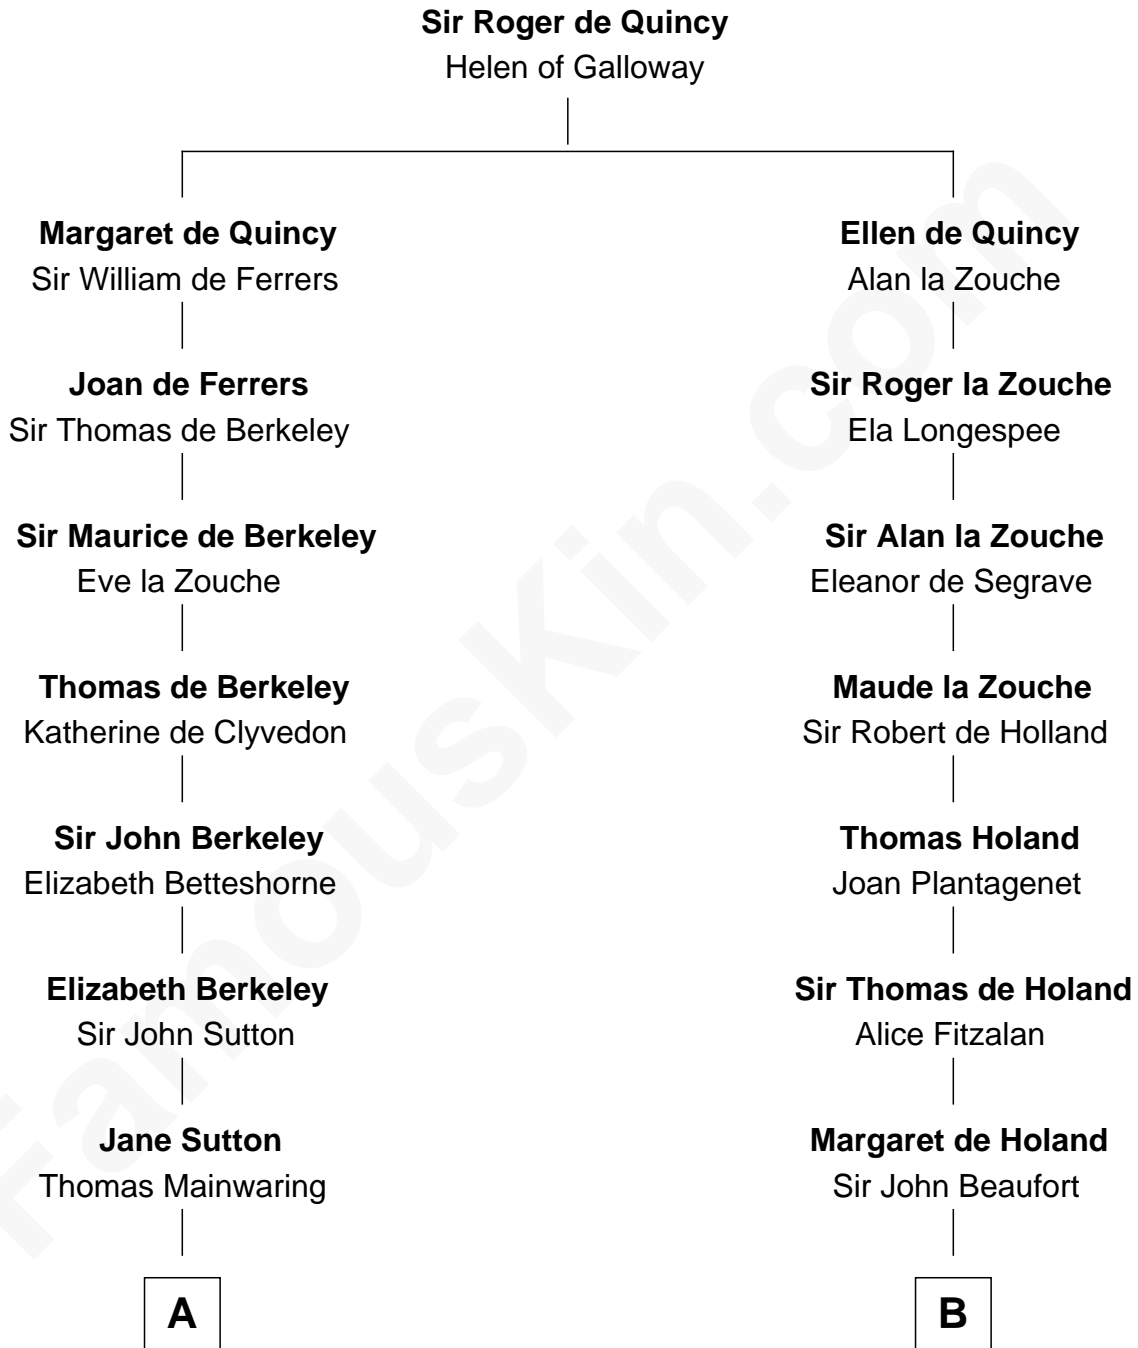

## Relationship Chart of

### John Adams Morgan

1952 Olympic Sailing Gold Medalist

21st cousin of

### Theodore Roosevelt

26th U.S. President

**C**

**Charles F. Tracy**

Louisa Kirkland

**Frances Louisa Tracy**

John Pierpont Morgan

**John Pierpont Morgan**