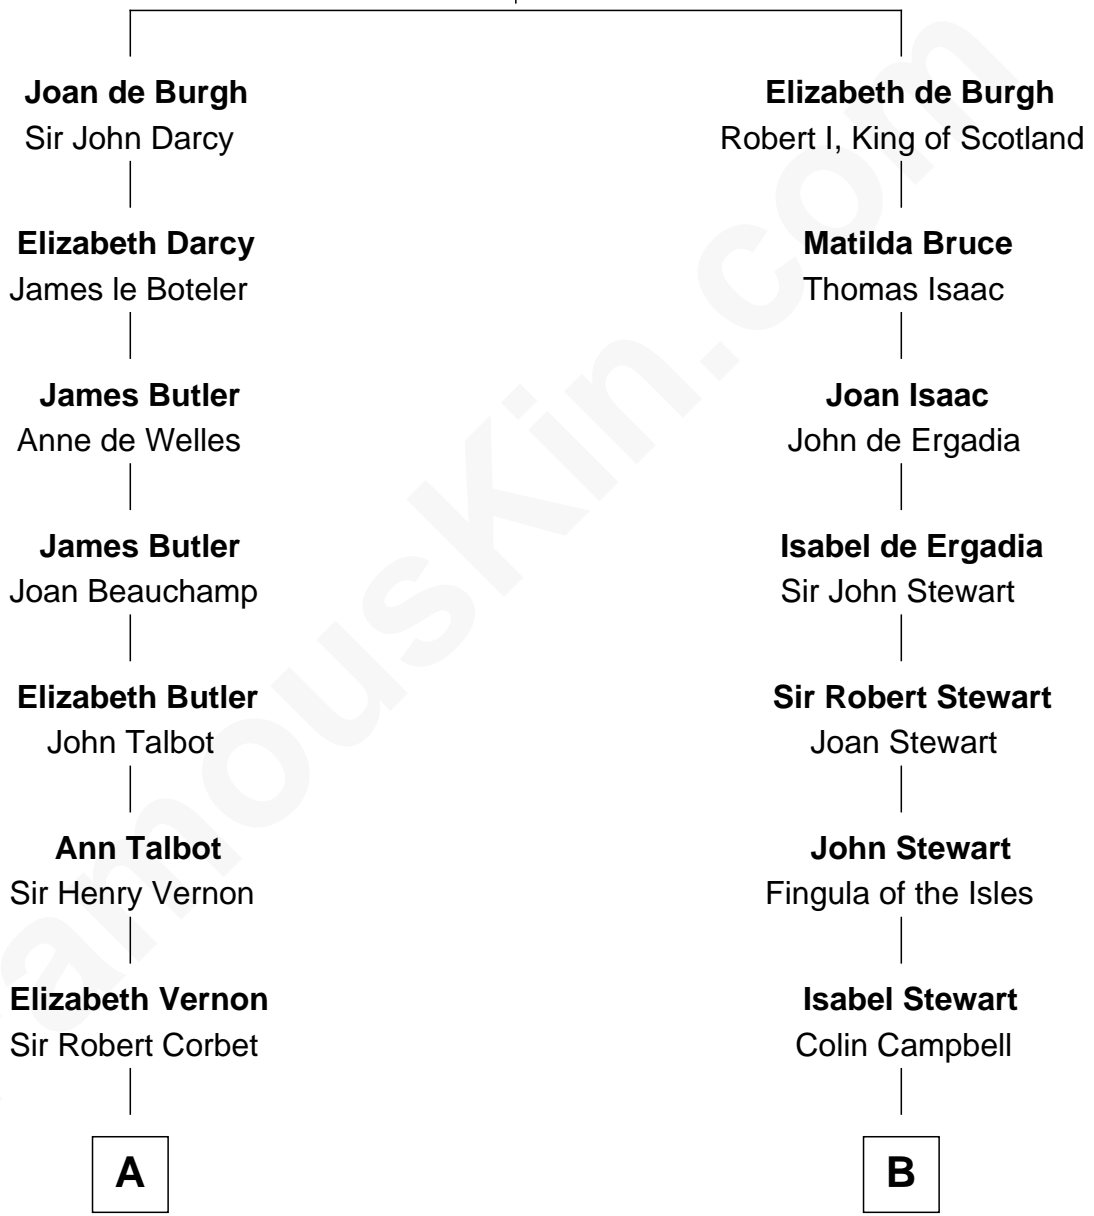

FamousKin.com Relationship Chart of

John Adams Morgan
1952 Olympic Sailing Gold Medalist

20th cousin 1 time removed of

Theodore Roosevelt
26th U.S. President

Sir Richard de Burgh
Margaret - - - - -

C

Charles F. Tracy
Louisa Kirkland

Frances Louisa Tracy
John Pierpont Morgan

John Pierpont Morgan
Jane Norton Grew

Henry Sturgis Morgan
Catherine Frances Lovering Adams

John Adams Morgan
Olympic Gold Medalist

D

Anne Irvine
James Bulloch

James Stephens Bulloch
Martha Stewart

Martha Bulloch
Theodore Roosevelt

Theodore Roosevelt
26th U.S. President

FamousKin.com