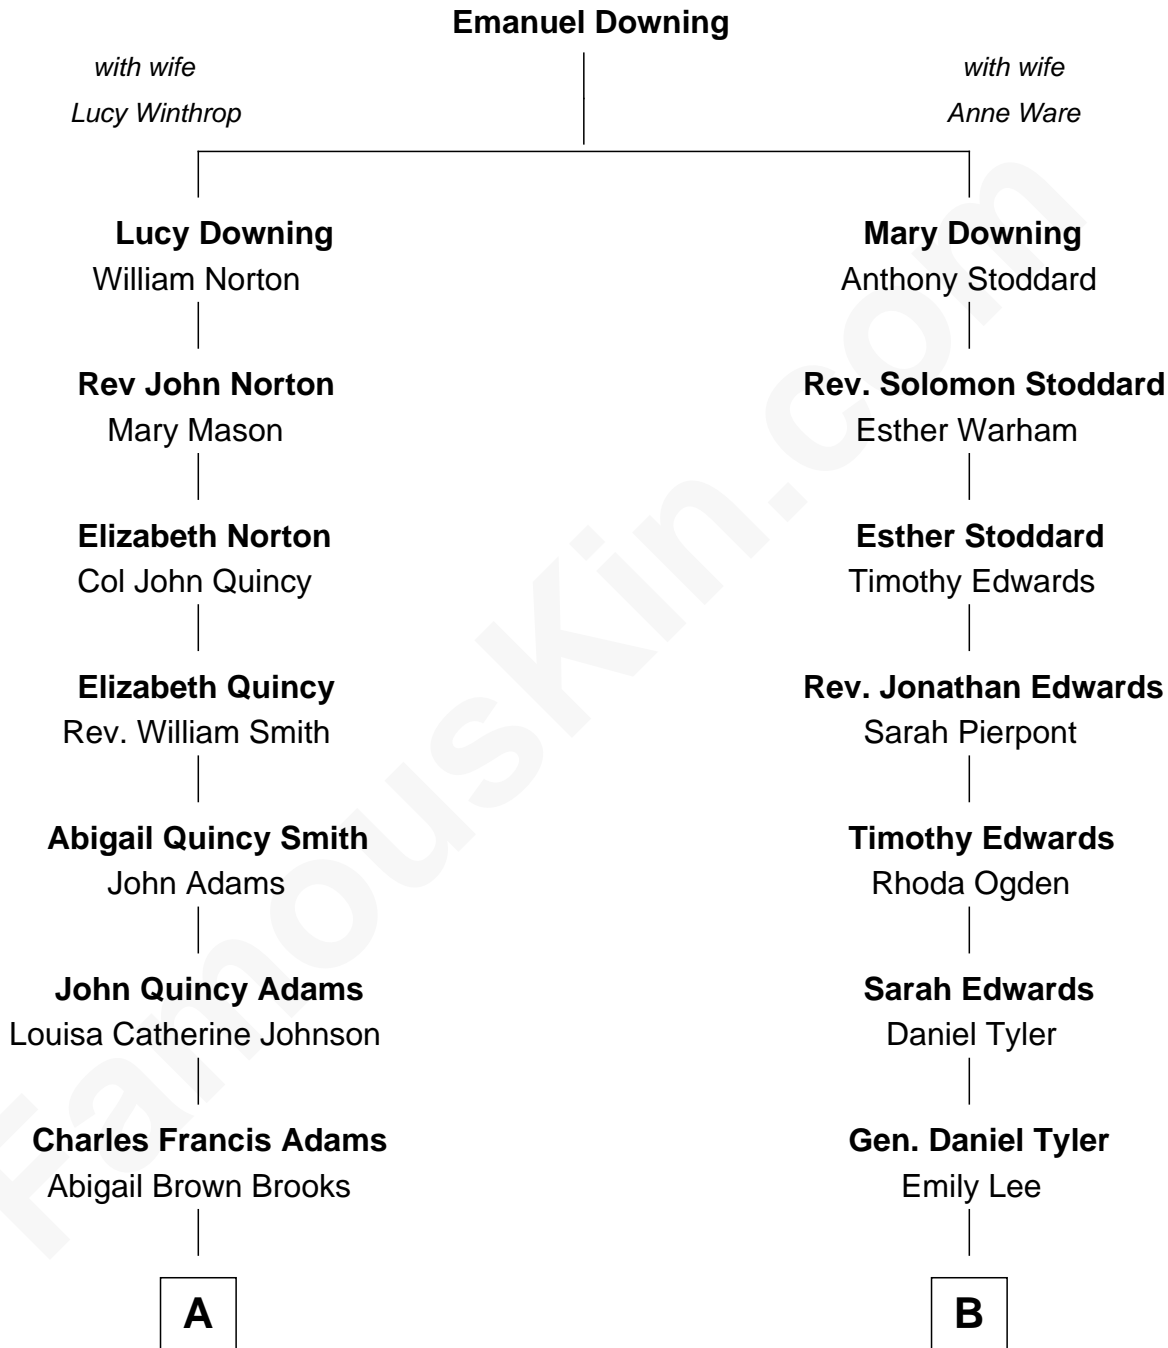

FamousKin.com Relationship Chart of John Adams Morgan

1952 Olympic Sailing Gold Medalist

8th cousin 2 times removed of

Edith (Carow) Roosevelt

First Lady of President Theodore Roosevelt

A

John Quincy Adams
Frances Cadwallader Crowninshield

Charles Francis Adams
Frances Lovering

Catherine Frances Lovering Adams
Henry Sturgis Morgan

John Adams Morgan
Olympic Gold Medalist

B

Gertrude Elizabeth Tyler
Charles Carow

Edith (Carow) Roosevelt
First Lady of Theodore Roosevelt