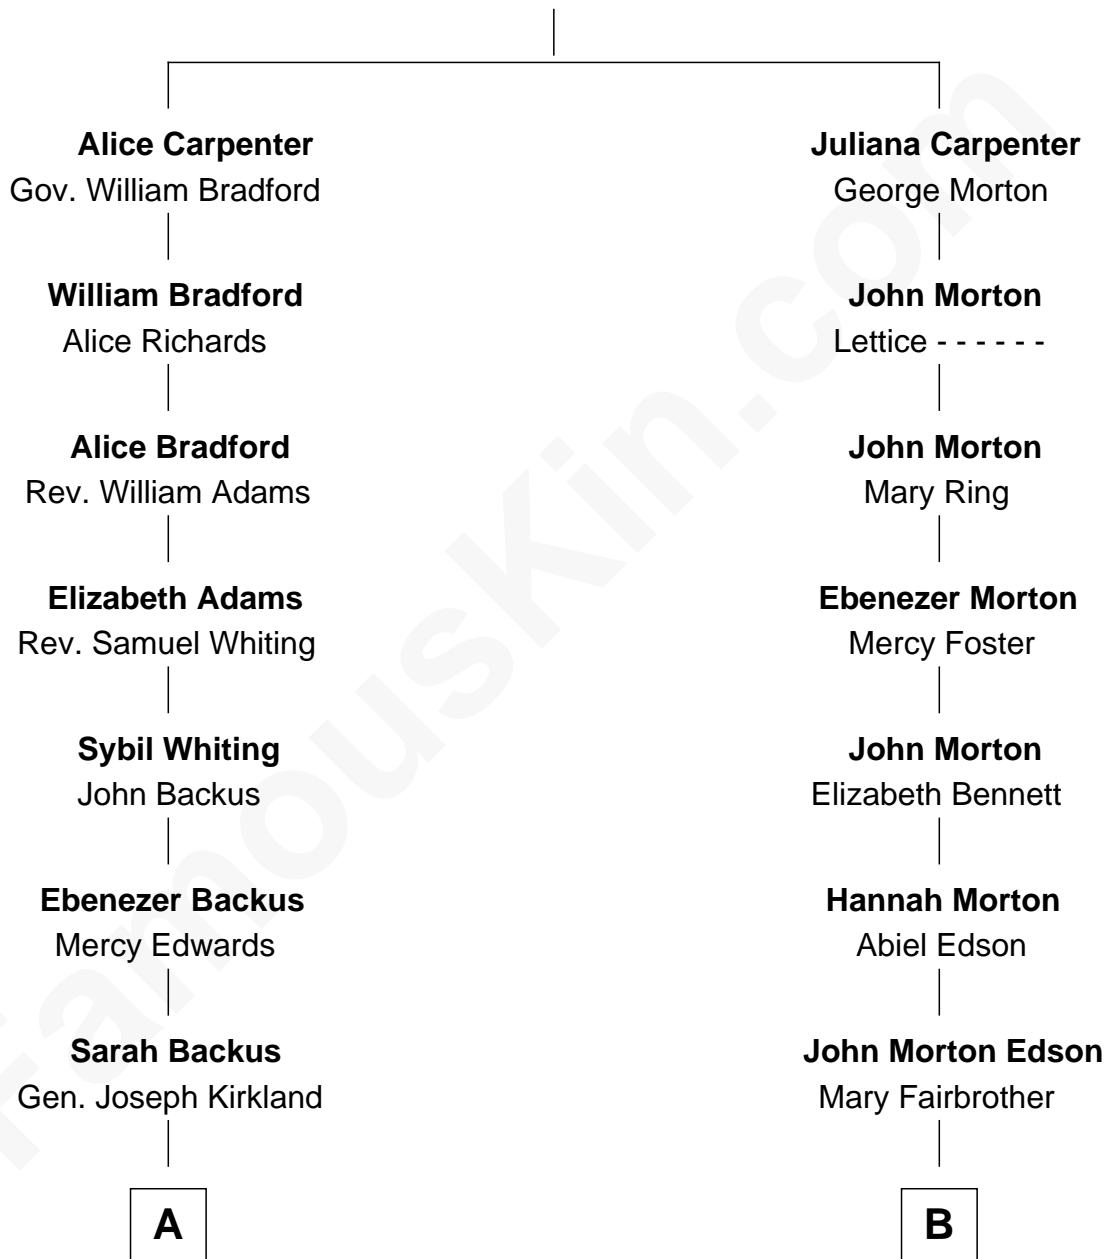

# FamousKin.com Relationship Chart of

**John Adams Morgan**  
1952 Olympic Sailing Gold Medalist

11th cousin 1 time removed of

**Marie-Chantal Miller**  
Crown Princess of Greece

**Alexander Carpenter**

**A**

**Louisa Kirkland**

Charles F. Tracy

**Frances Louisa Tracy**

John Pierpont Morgan

**John Pierpont Morgan**

Jane Norton Grew

**Henry Sturgis Morgan**

Catherine Frances Lovering Adams