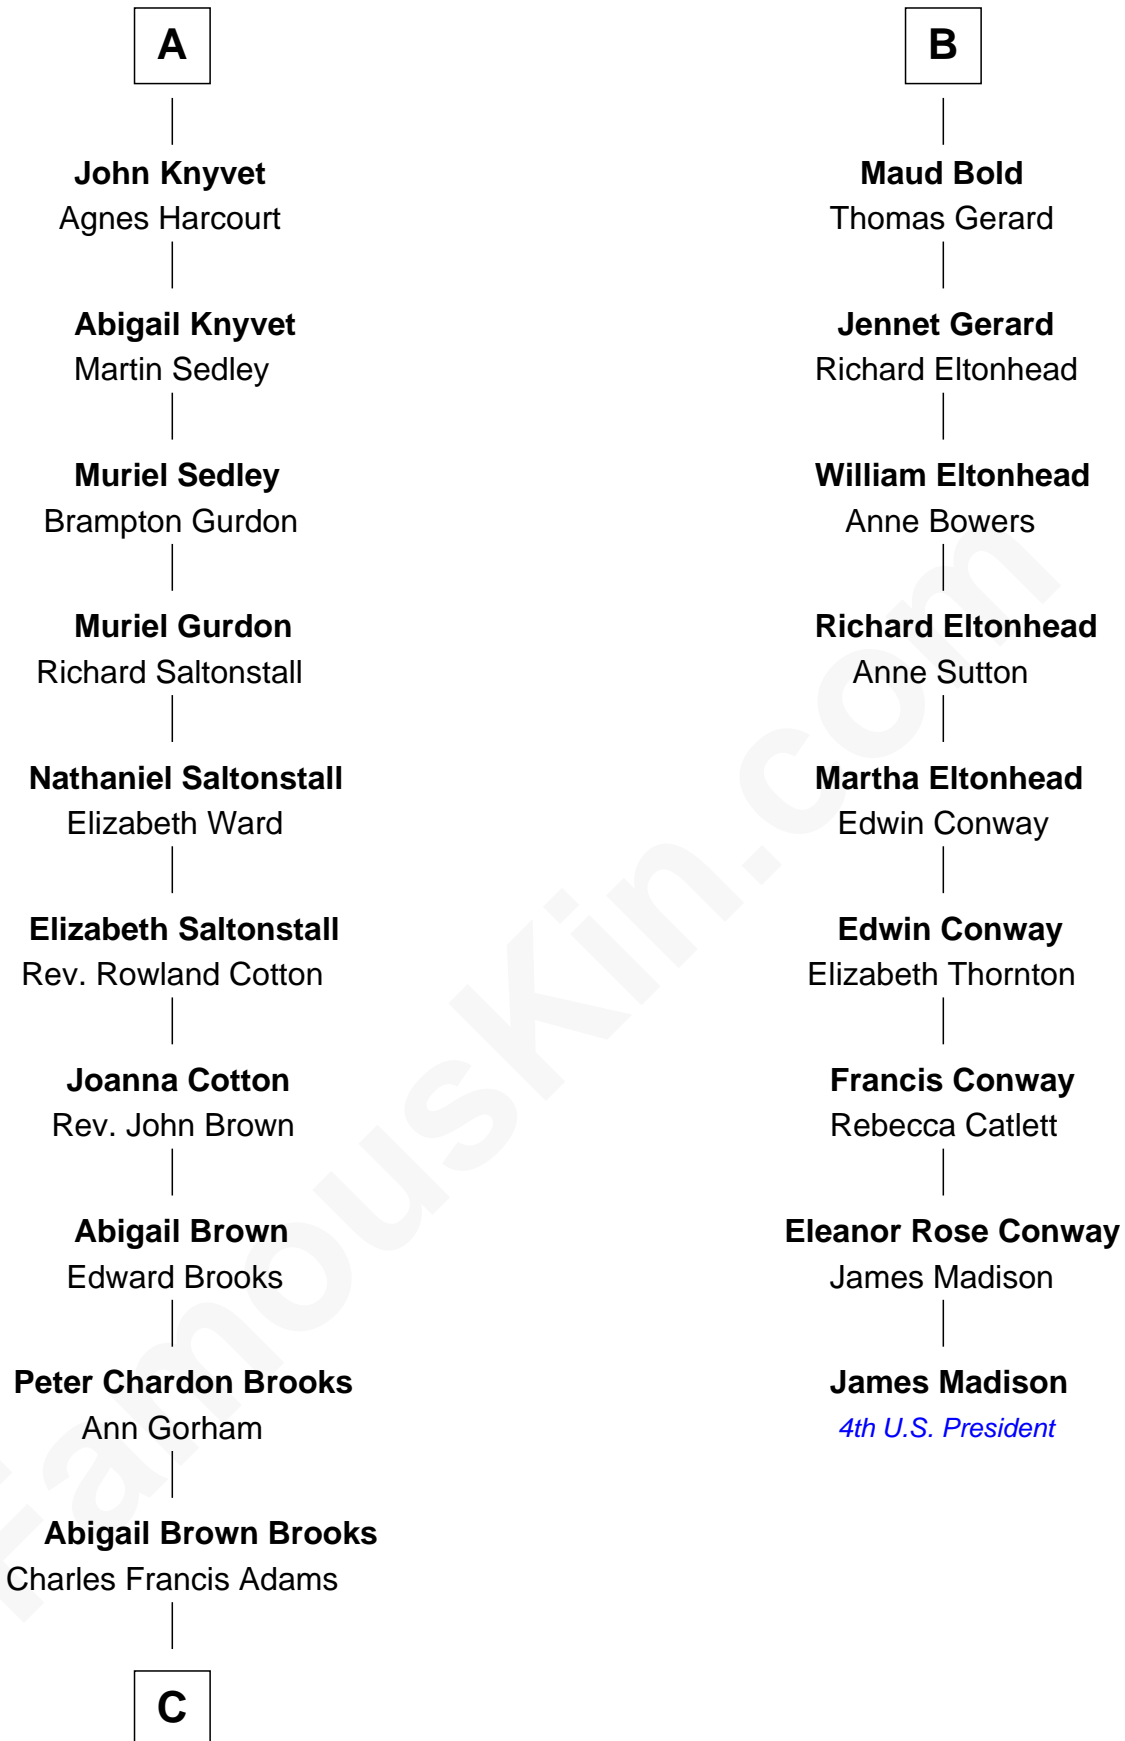

# FamousKin.com Relationship Chart of

**John Adams Morgan**  
1952 Olympic Sailing Gold Medalist

15th cousin 5 times removed of

**James Madison**  
4th U.S. President

**C**

—  
**John Quincy Adams**

Frances Cadwallader Crowninshield

—  
**Charles Francis Adams**

Frances Lovering

—  
**Catherine Frances Lovering Adams**

Henry Sturgis Morgan

—  
**John Adams Morgan**

*Olympic Gold Medalist*

FamousKin.com