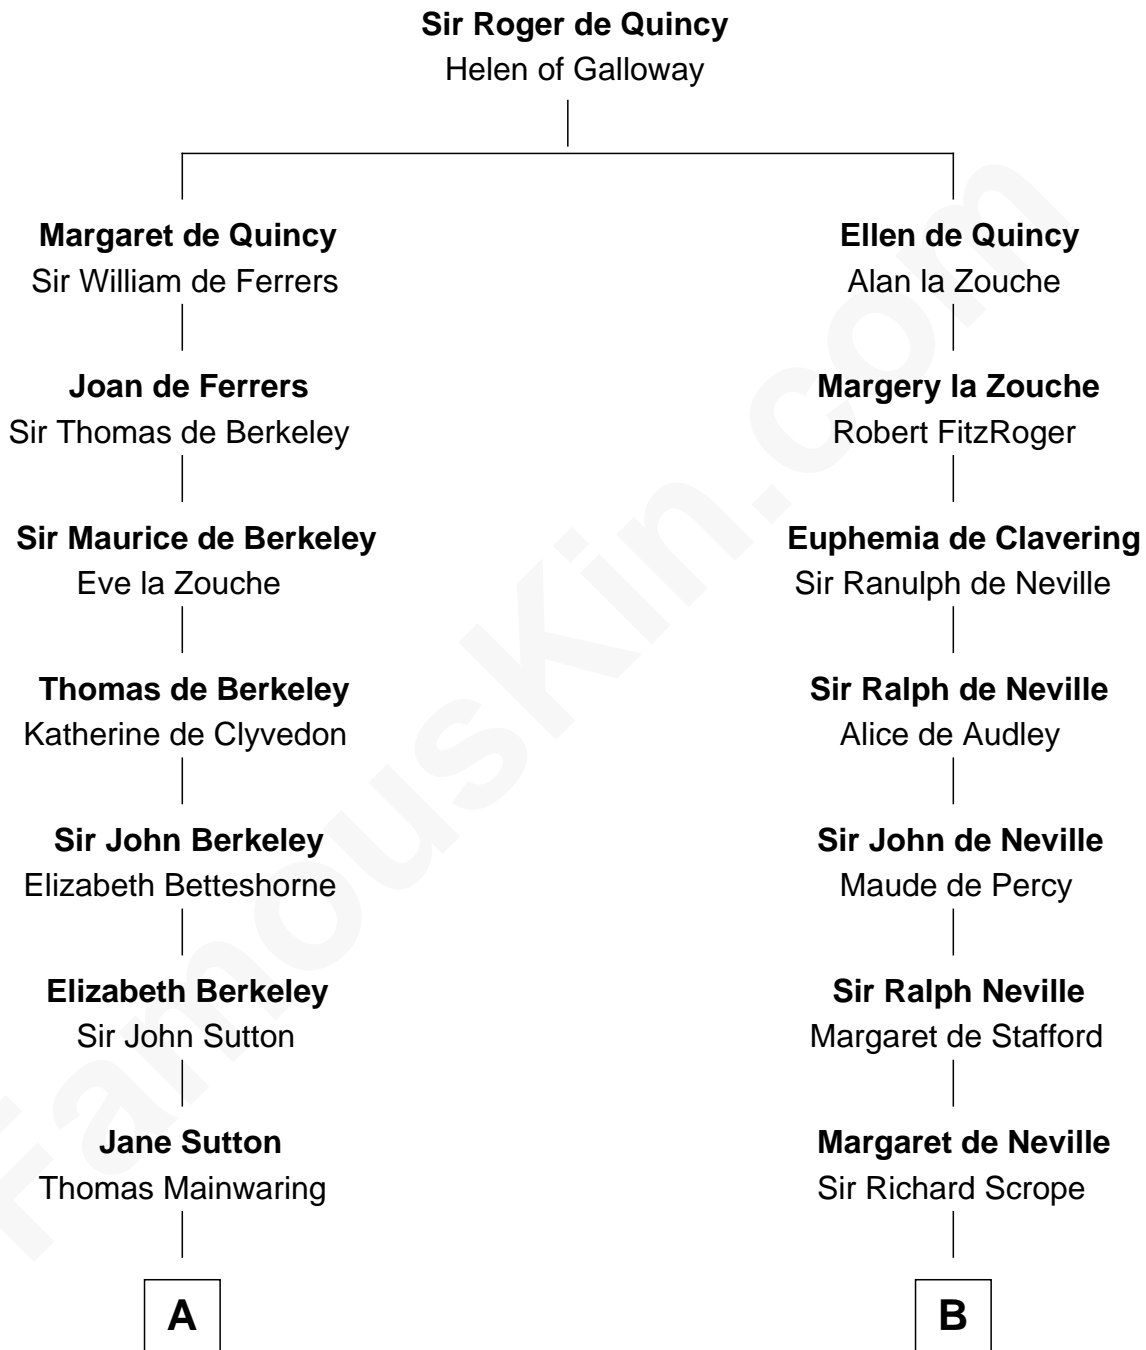

# FamousKin.com Relationship Chart of John Adams Morgan

1952 Olympic Sailing Gold Medalist

17th cousin 4 times removed of

**James Madison**

4th U.S. President

**C**

Charles F. Tracy

Louisa Kirkland

Frances Louisa Tracy

John Pierpont Morgan

John Pierpont Morgan

Jane Norton Grew

Henry Sturgis Morgan

Catherine Frances Lovering Adams

John Adams Morgan

*Olympic Gold Medalist*