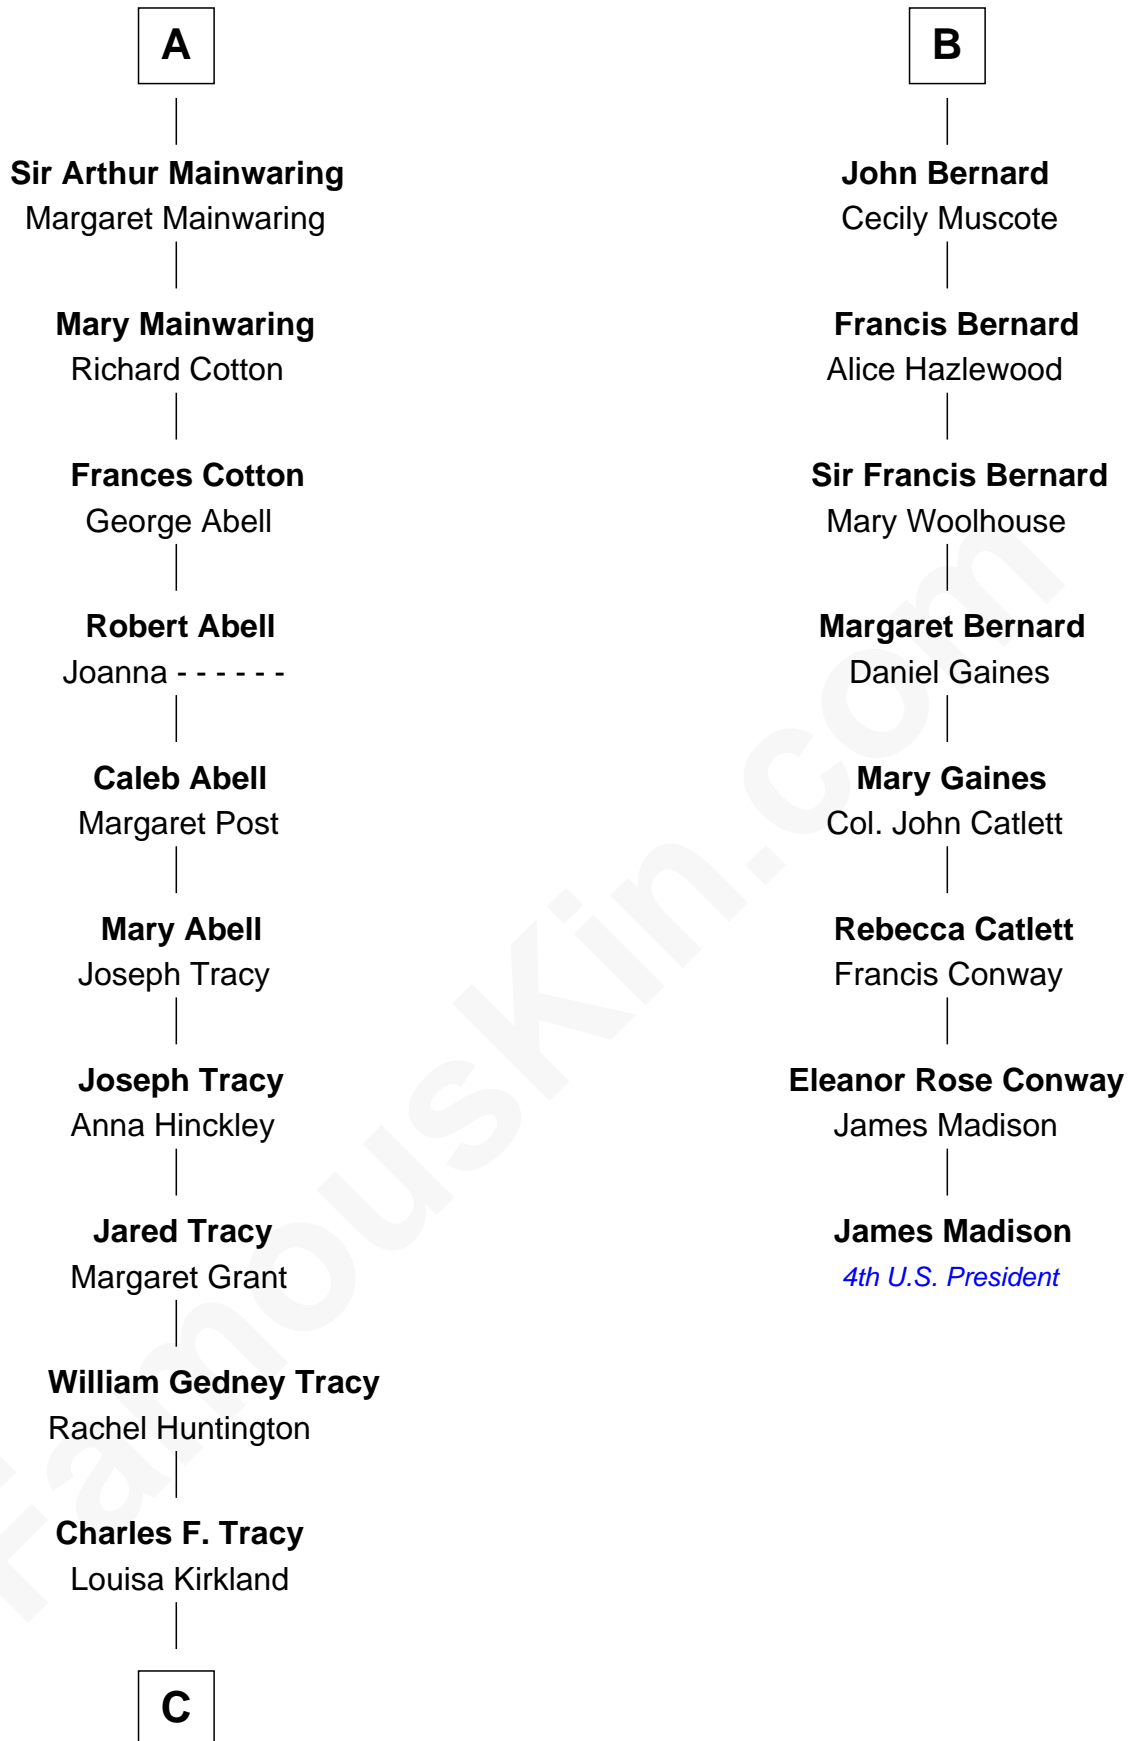

FamousKin.com Relationship Chart of

John Adams Morgan
1952 Olympic Sailing Gold Medalist

14th cousin 6 times removed of

James Madison
4th U.S. President

C

—
Frances Louisa Tracy

John Pierpont Morgan

—
John Pierpont Morgan

Jane Norton Grew

—
Henry Sturgis Morgan

Catherine Frances Lovering Adams

—
John Adams Morgan

Olympic Gold Medalist

FamousKin.com