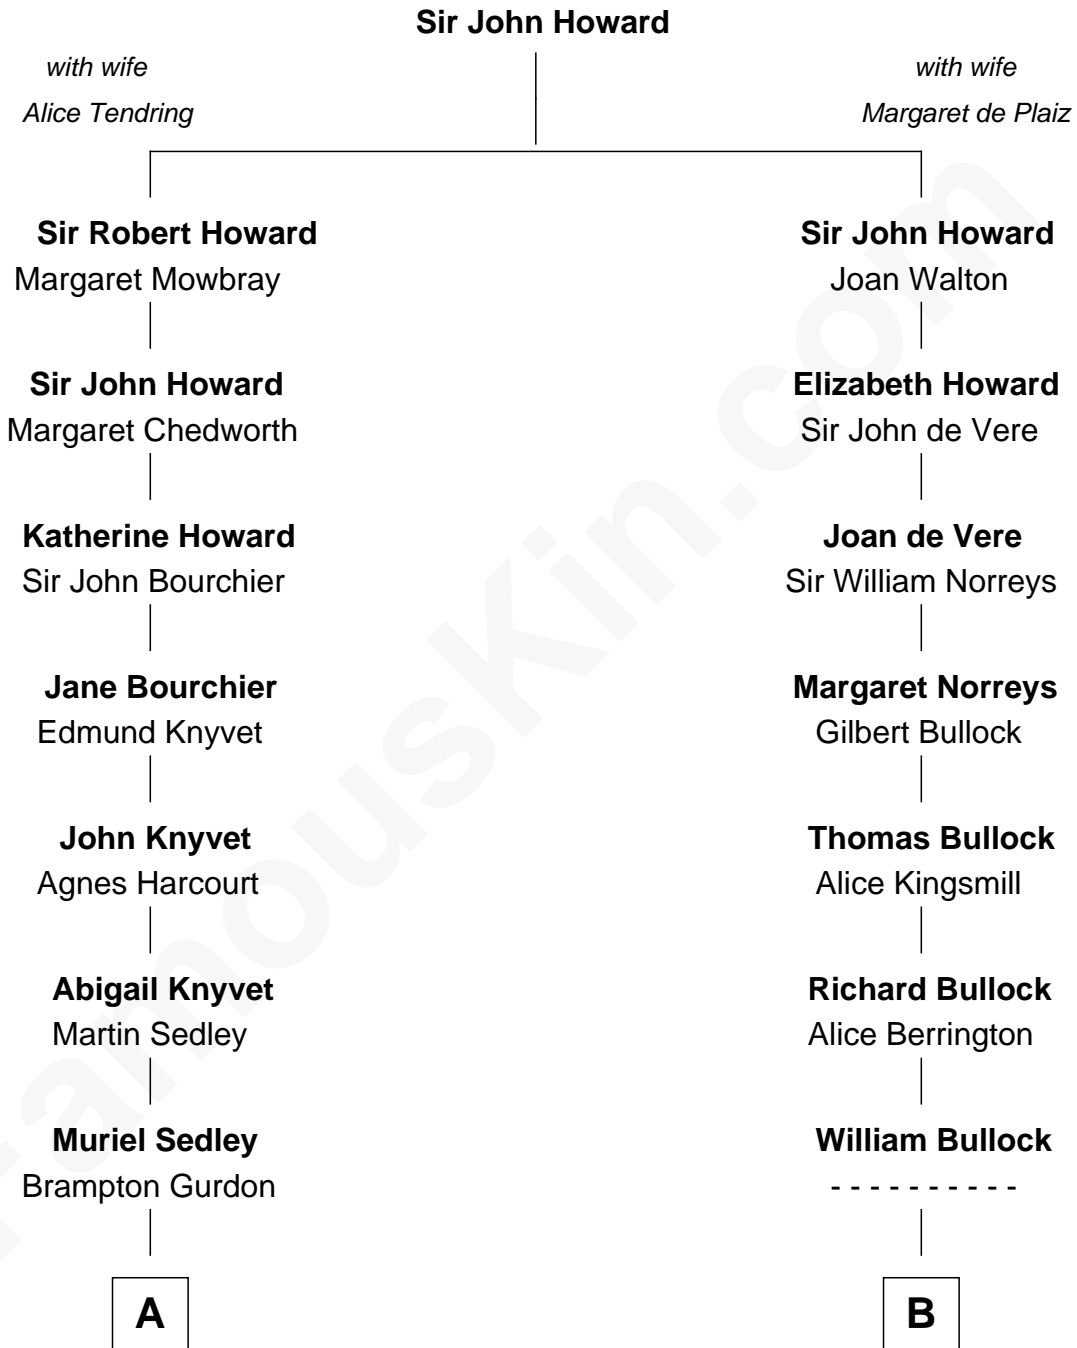

FamousKin.com

Relationship Chart of

John Adams Morgan

1952 Olympic Sailing Gold Medalist

17th cousin of

Bill Weld

68th Governor of Massachusetts

A