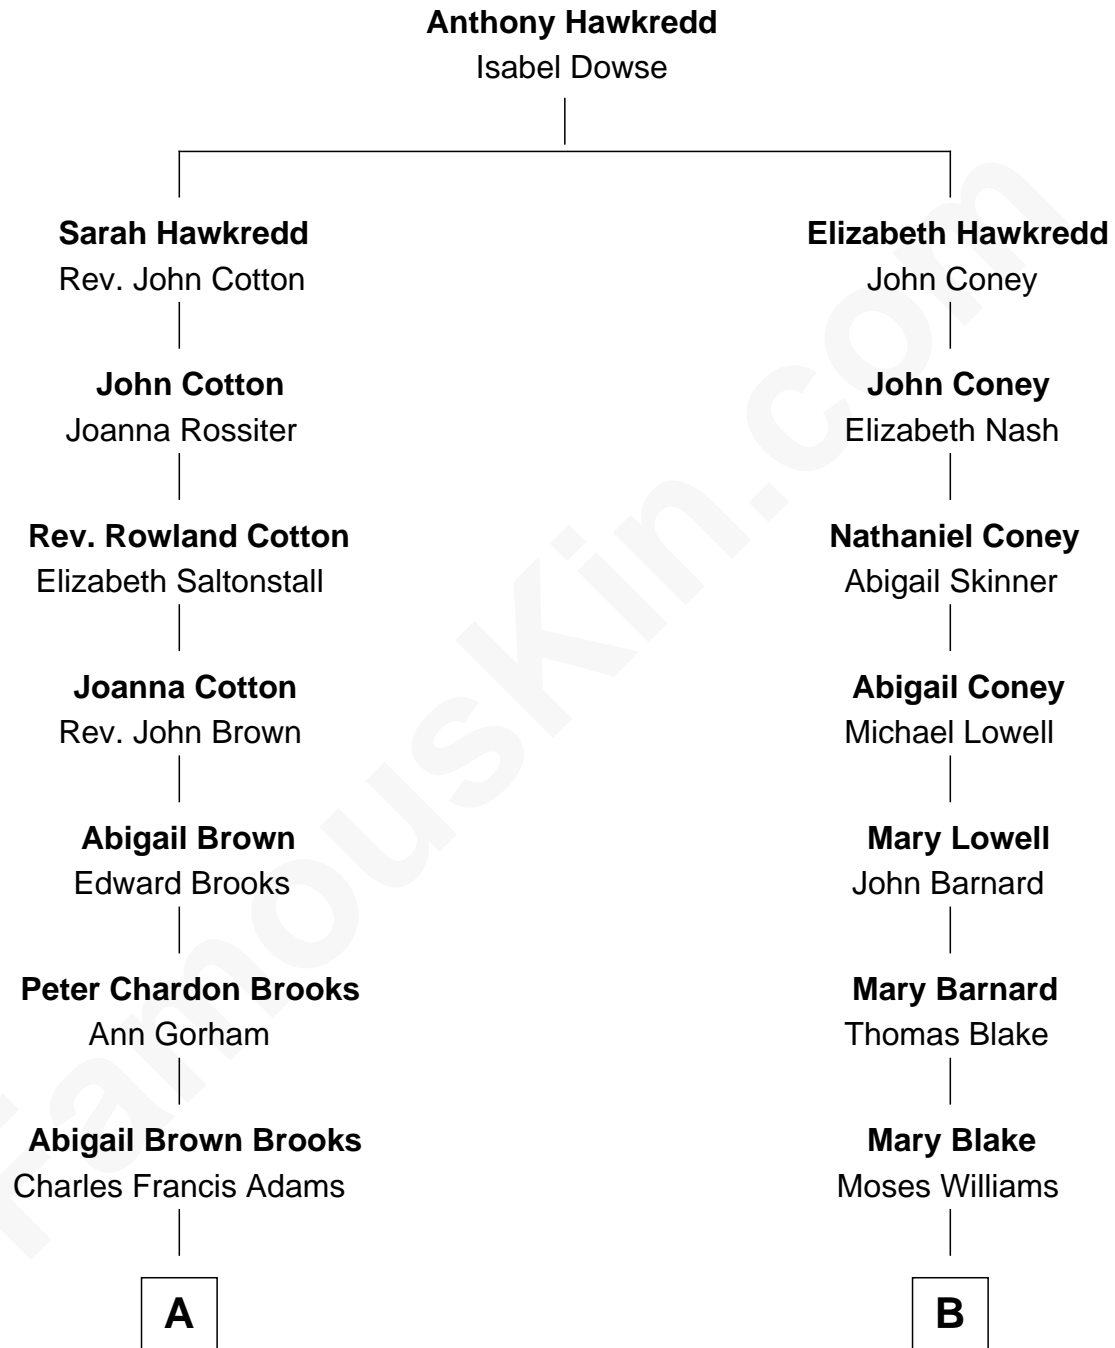

# FamousKin.com Relationship Chart of

**John Adams Morgan**  
1952 Olympic Sailing Gold Medalist

10th cousin 1 time removed of

**Bill Weld**

68th Governor of Massachusetts

**A**

**John Quincy Adams**  
Frances Cadwallader Crowninshield

**Charles Francis Adams**  
Frances Lovering

**Catherine Frances Lovering Adams**  
Henry Sturgis Morgan

**John Adams Morgan**  
*Olympic Gold Medalist*

**B**

**Sarah Elizabeth Williams**  
William Henry Slocum

**Mary Blake Slocum**  
John White Treadwell Nichols

**John Treadwell Nichols**  
Cornelia DuBois Floyd

**Mary Blake Nichols**  
David Weld

**Bill Weld**  
*68th Governor of Massachusetts*