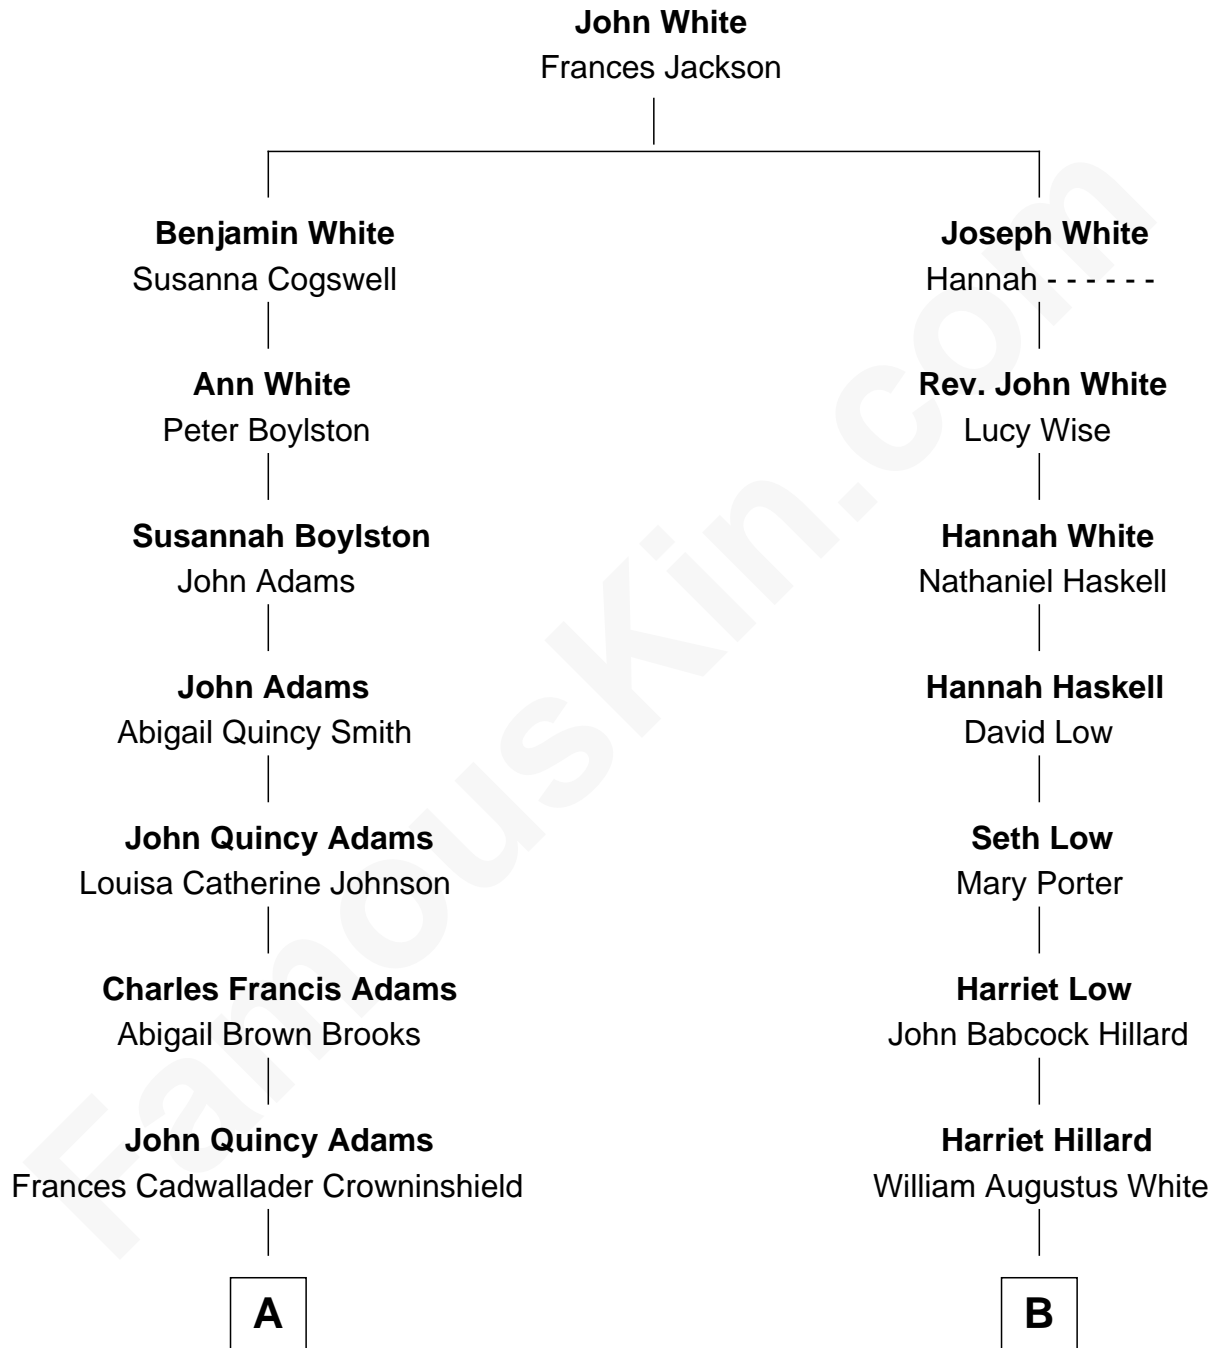

FamousKin.com

Relationship Chart of

John Adams Morgan

1952 Olympic Sailing Gold Medalist

9th cousin of
Bill Weld
68th Governor of Massachusetts

A

Charles Francis Adams

Frances Lovering

Catherine Frances Lovering Adams

Henry Sturgis Morgan

John Adams Morgan

Olympic Gold Medalist

B

Margaret Low White

Francis Minot Weld

David Weld

Mary Blake Nichols

Bill Weld

68th Governor of Massachusetts

FamousKin.com