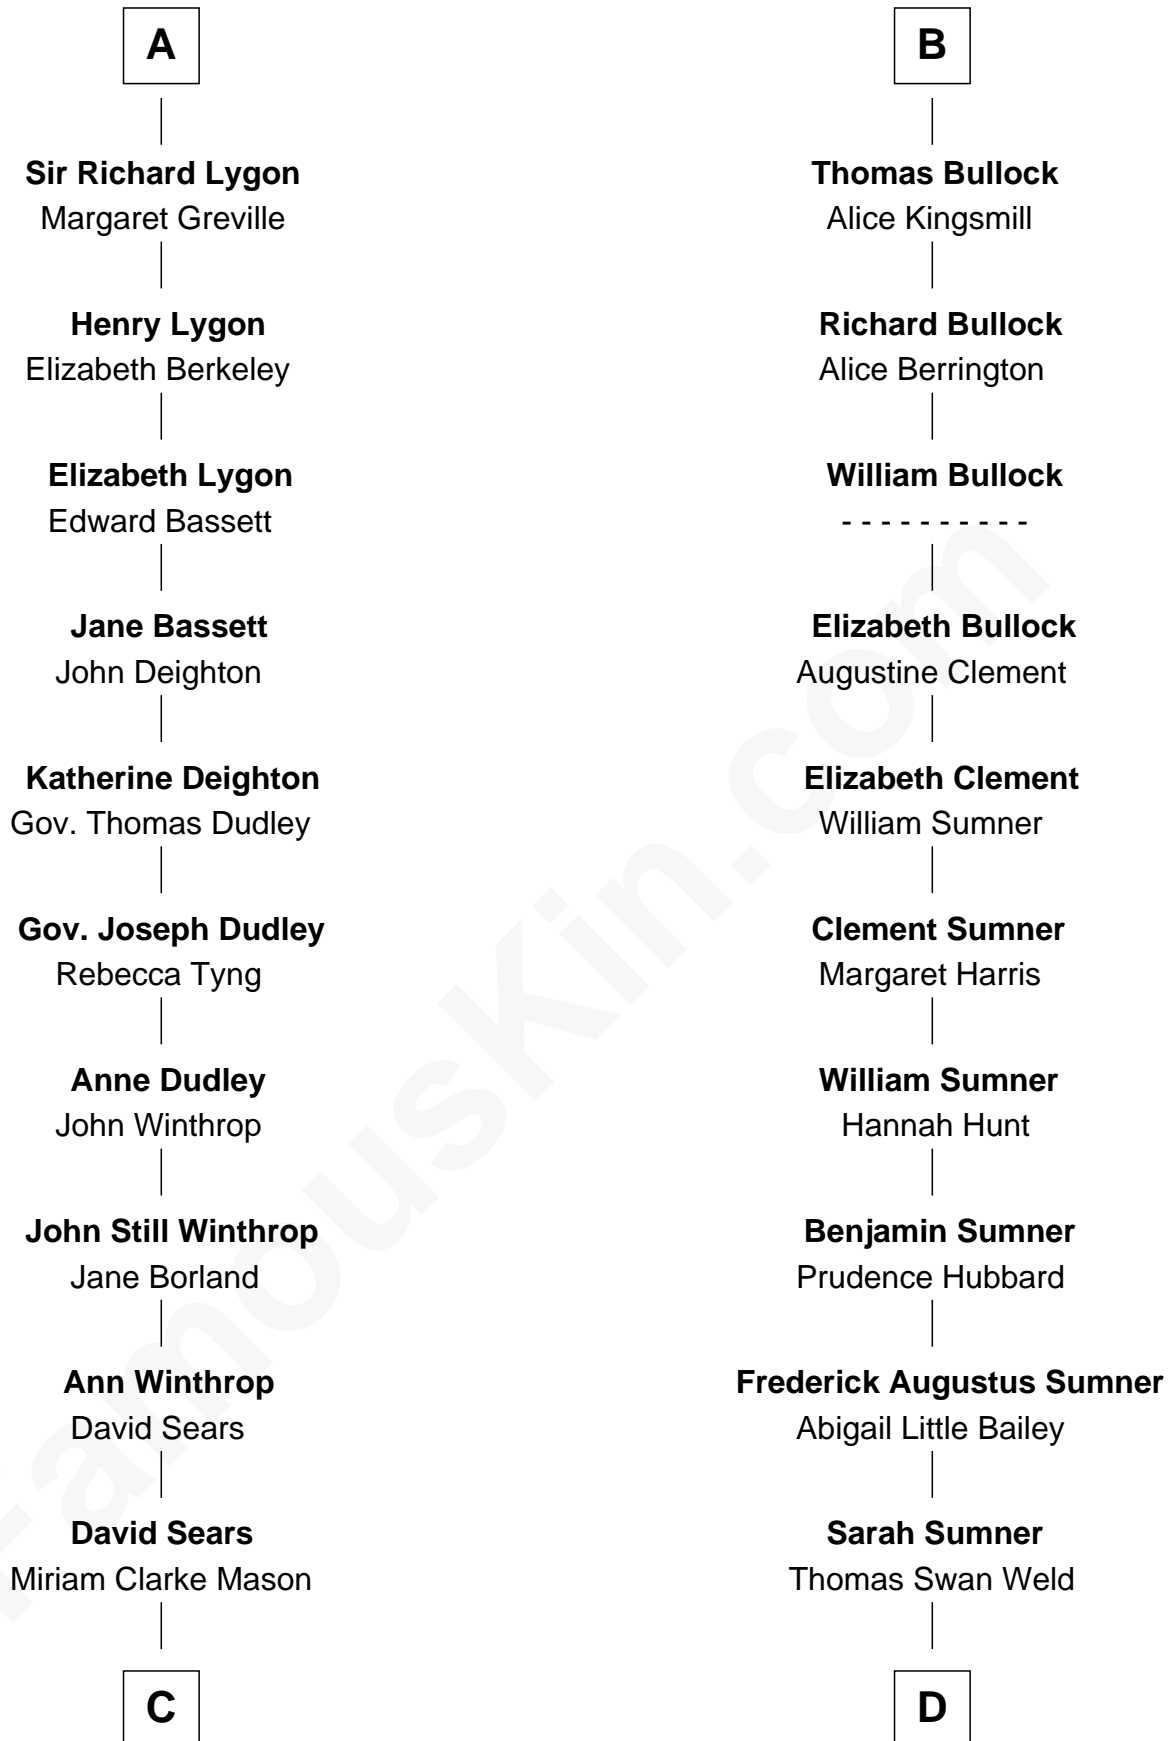

# FamousKin.com Relationship Chart of

**John Adams Morgan**  
1952 Olympic Sailing Gold Medalist

20th cousin 1 time removed of

**Bill Weld**

68th Governor of Massachusetts

**C**

**Harriet Elizabeth Sears**  
George Casper Crowninshield

**Frances Cadwallader Crowninshield**  
John Quincy Adams

**Charles Francis Adams**  
Frances Lovering

**Catherine Frances Lovering Adams**  
Henry Sturgis Morgan

**John Adams Morgan**  
*Olympic Gold Medalist*

**D**

**Dr. Francis Minot Weld**  
Fanny Elizabeth Bartholomew

**Francis Minot Weld**  
Margaret Low White

**David Weld**  
Mary Blake Nichols

**Bill Weld**  
*68th Governor of Massachusetts*