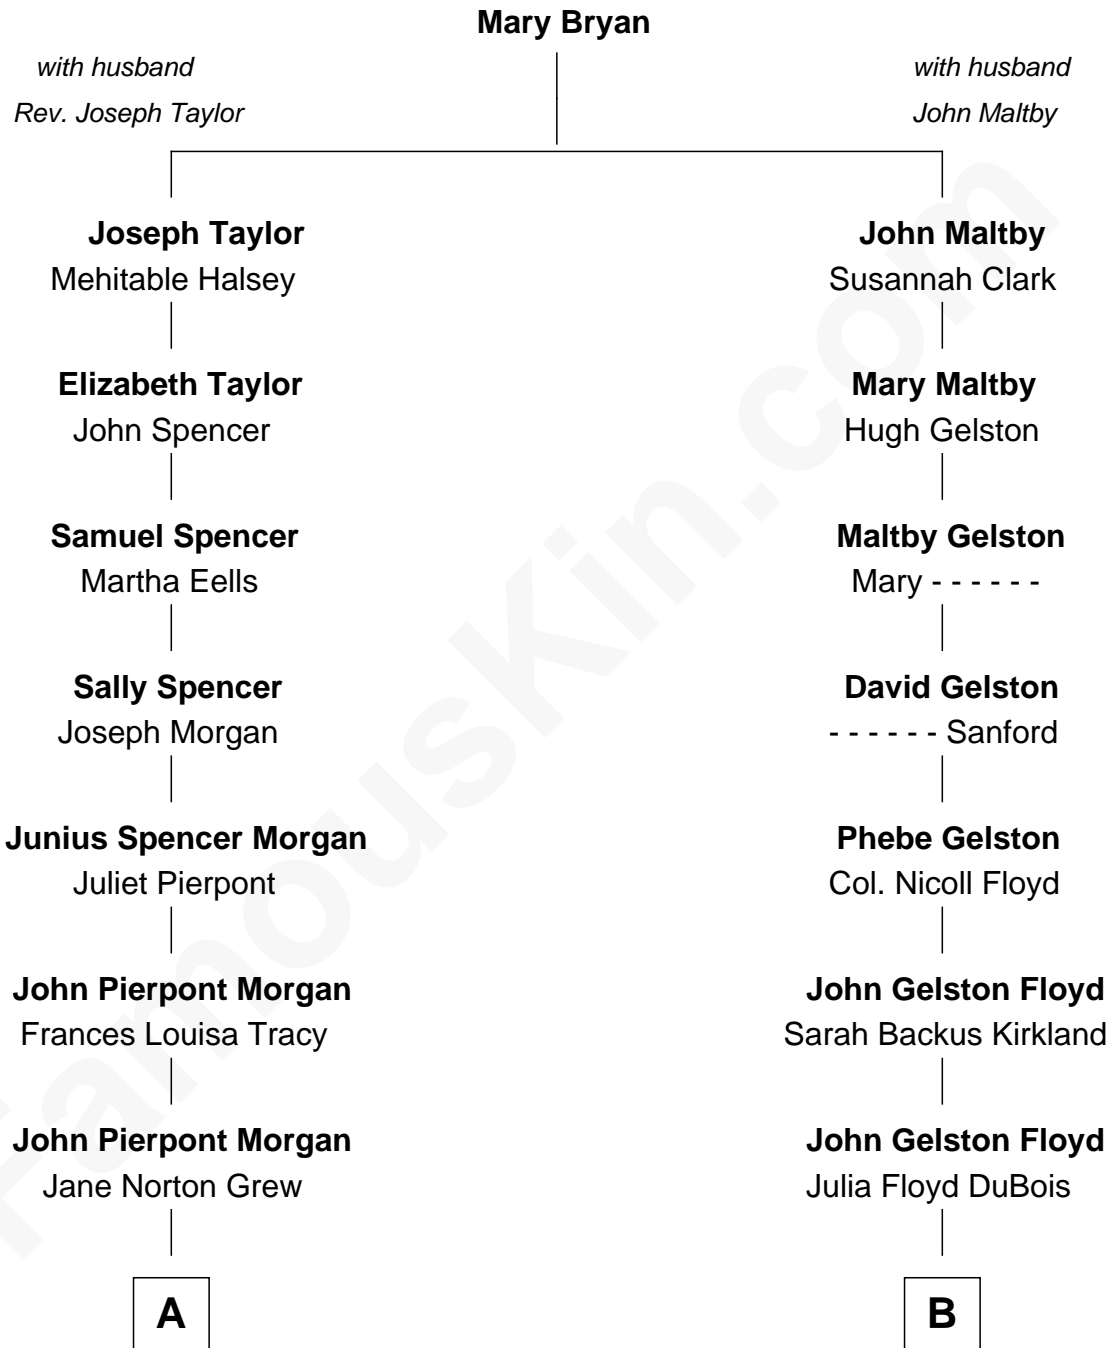

FamousKin.com Relationship Chart of

John Adams Morgan
1952 Olympic Sailing Gold Medalist

8th cousin 1 time removed of

Bill Weld

68th Governor of Massachusetts

A

Henry Sturgis Morgan
Catherine Frances Lovering Adams

John Adams Morgan
Olympic Gold Medalist

B

Cornelia DuBois Floyd
John Treadwell Nichols

Mary Blake Nichols
David Weld

Bill Weld
68th Governor of Massachusetts

FamousKin.com