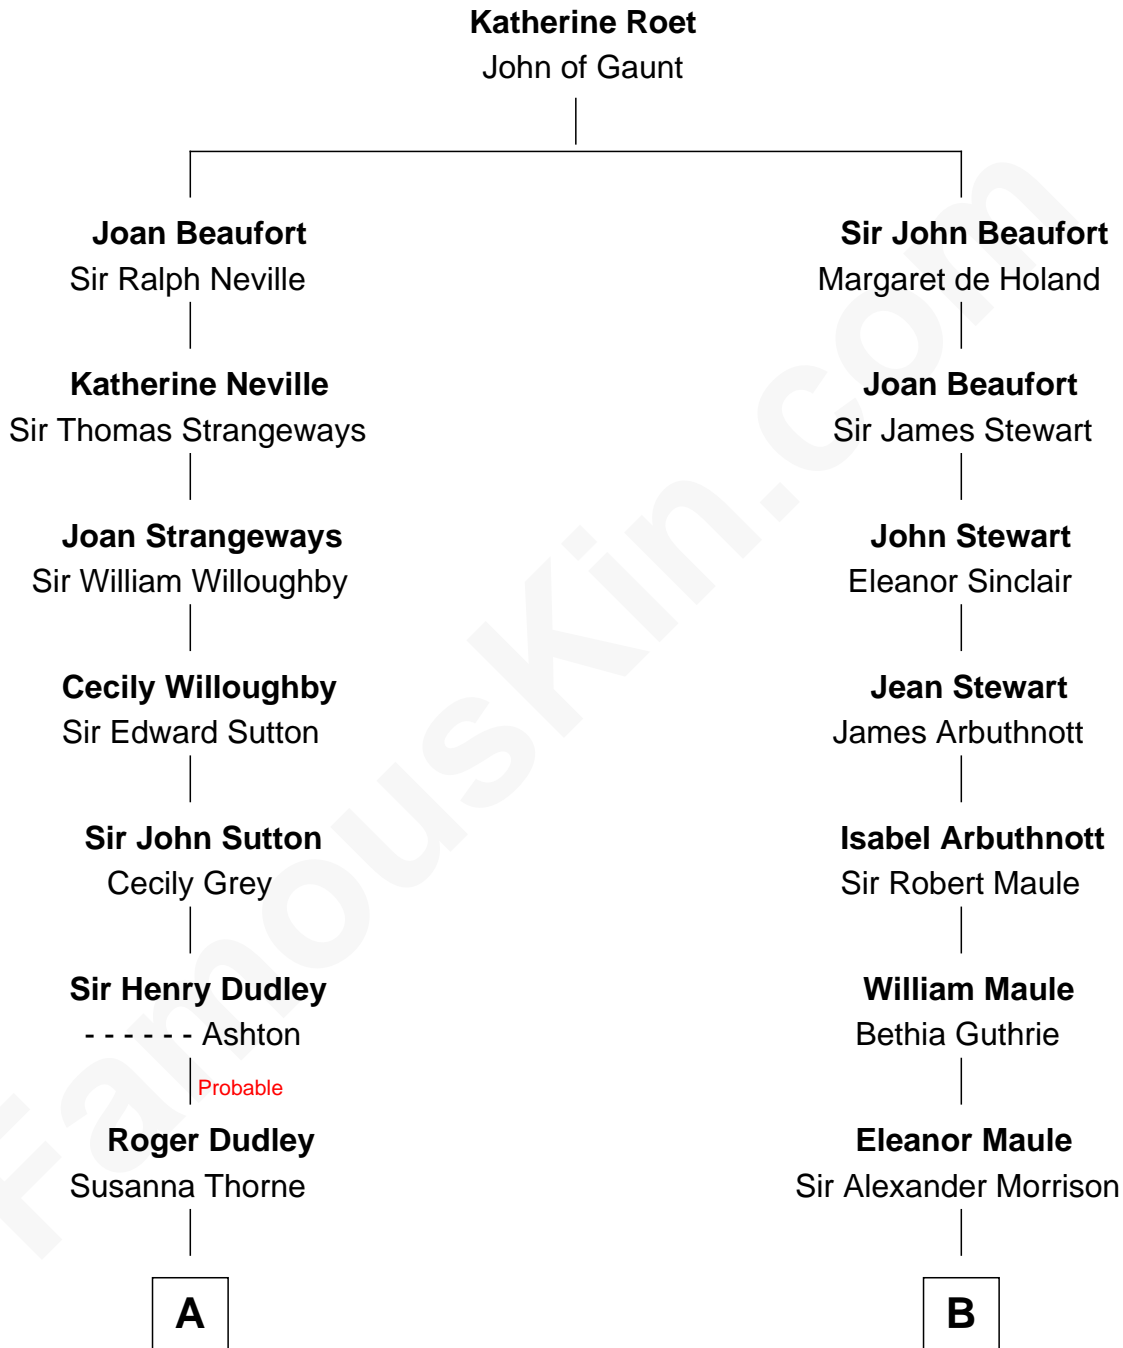

FamousKin.com

Relationship Chart of

John Adams Morgan

1952 Olympic Sailing Gold Medalist

14th cousin 3 times removed of

Helen Keller
Author and Activist

A

Gov. Thomas Dudley

Katherine Deighton

Gov. Joseph Dudley

Rebecca Tyng

Anne Dudley

John Winthrop

John Still Winthrop

Jane Borland

Ann Winthrop