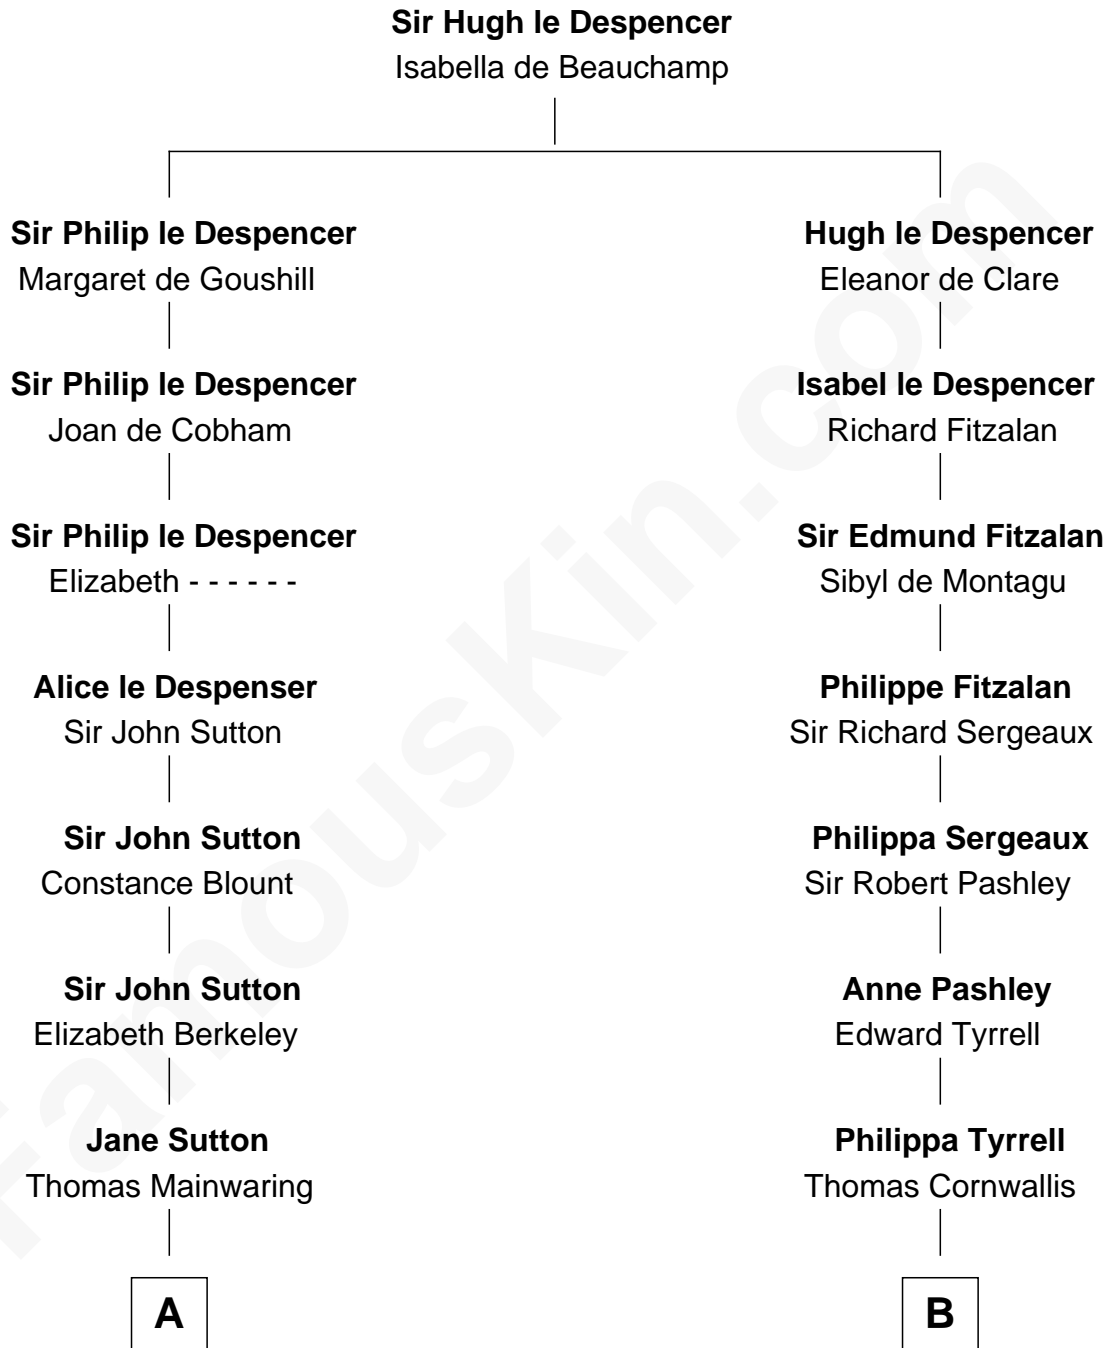

# FamousKin.com Relationship Chart of

**John Adams Morgan**  
1952 Olympic Sailing Gold Medalist

20th cousin 1 time removed of

**Helen Keller**  
Author and Activist

**C**

**Charles F. Tracy**

Louisa Kirkland

**Frances Louisa Tracy**

John Pierpont Morgan

**John Pierpont Morgan**

Jane Norton Grew

**Henry Sturgis Morgan**

Catherine Frances Lovering Adams

**John Adams Morgan**

*Olympic Gold Medalist*

**D**

**Col. Alexander Spotswood Moore**

Elizabeth Aylett

**Mary Fairfax Moore**

David Keller

**Arthur Henley Keller**

Kate Adams

**Helen Keller**