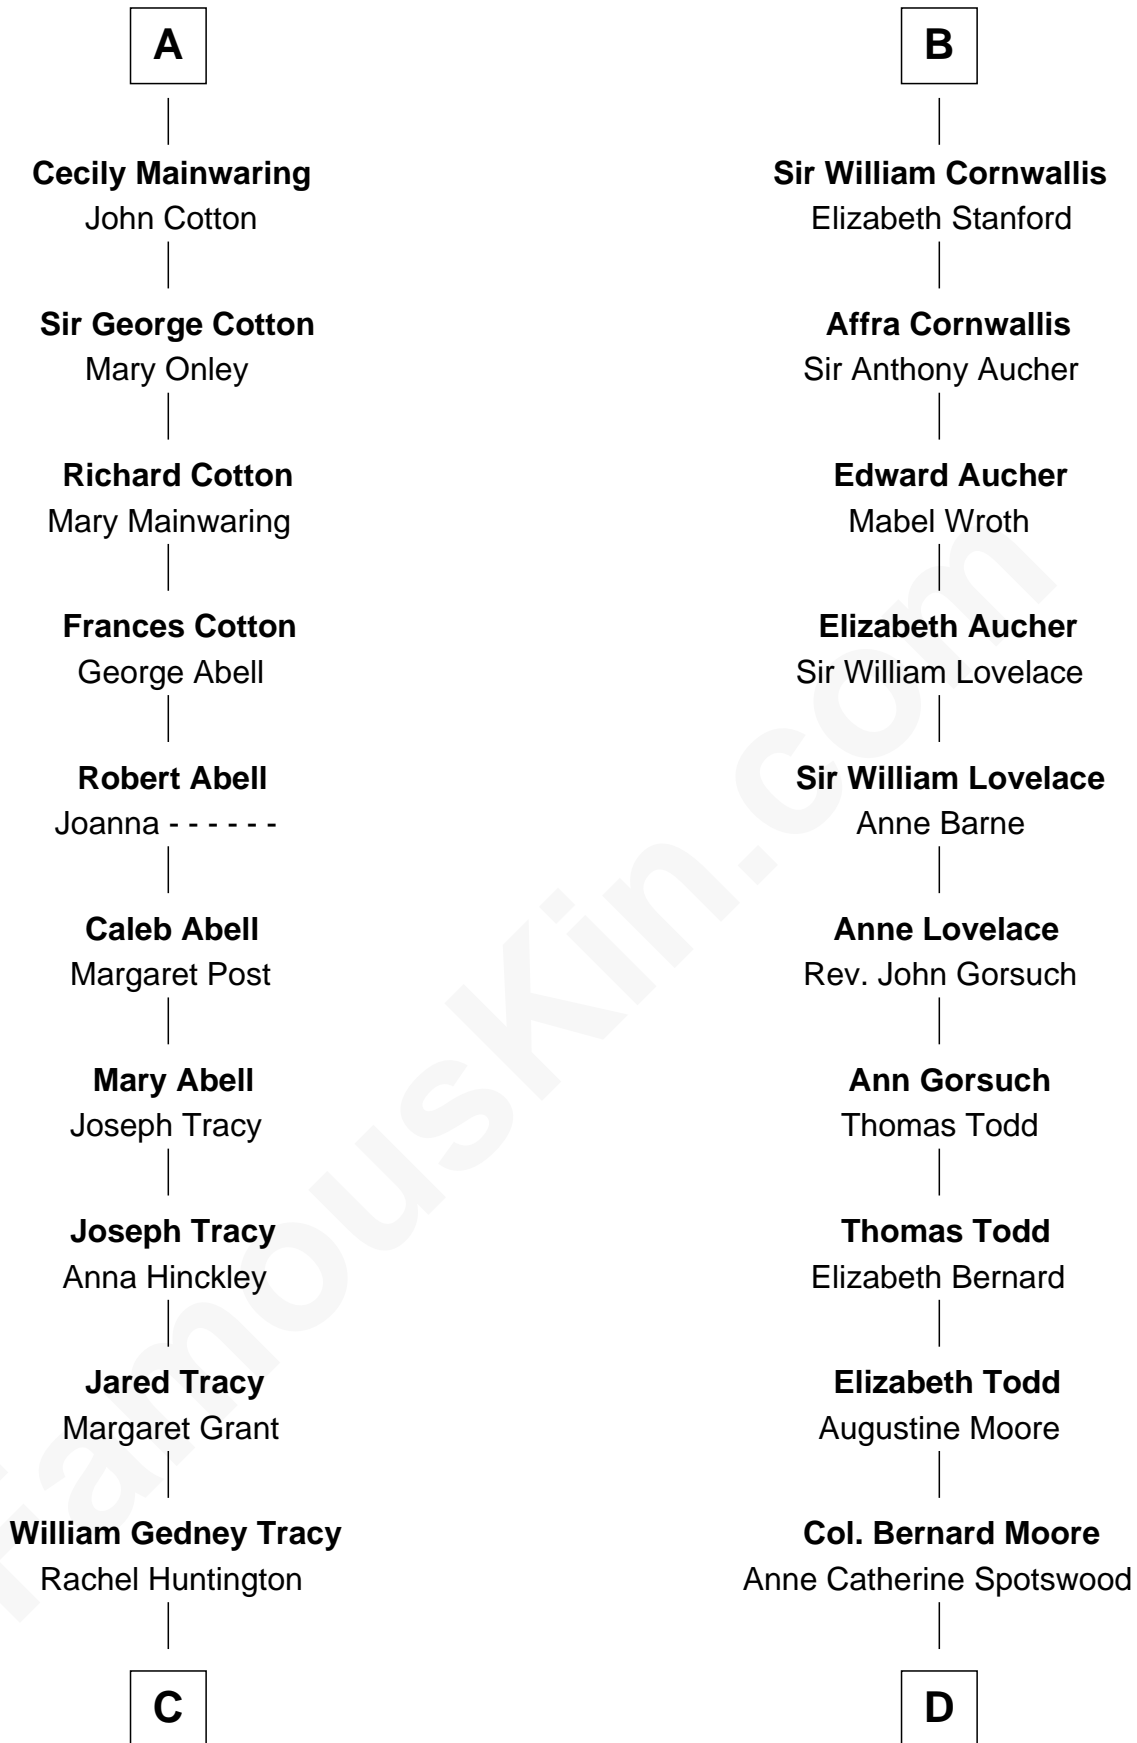

# FamousKin.com Relationship Chart of

**John Adams Morgan**  
1952 Olympic Sailing Gold Medalist

20th cousin 1 time removed of

**Helen Keller**  
Author and Activist

**C**

**Charles F. Tracy**

Louisa Kirkland

**Frances Louisa Tracy**

John Pierpont Morgan

**John Pierpont Morgan**

Jane Norton Grew

**Henry Sturgis Morgan**

Catherine Frances Lovering Adams

**John Adams Morgan**

*Olympic Gold Medalist*

**D**

**Col. Alexander Spotswood Moore**

Elizabeth Aylett

**Mary Fairfax Moore**

David Keller

**Arthur Henley Keller**

Kate Adams

**Helen Keller**