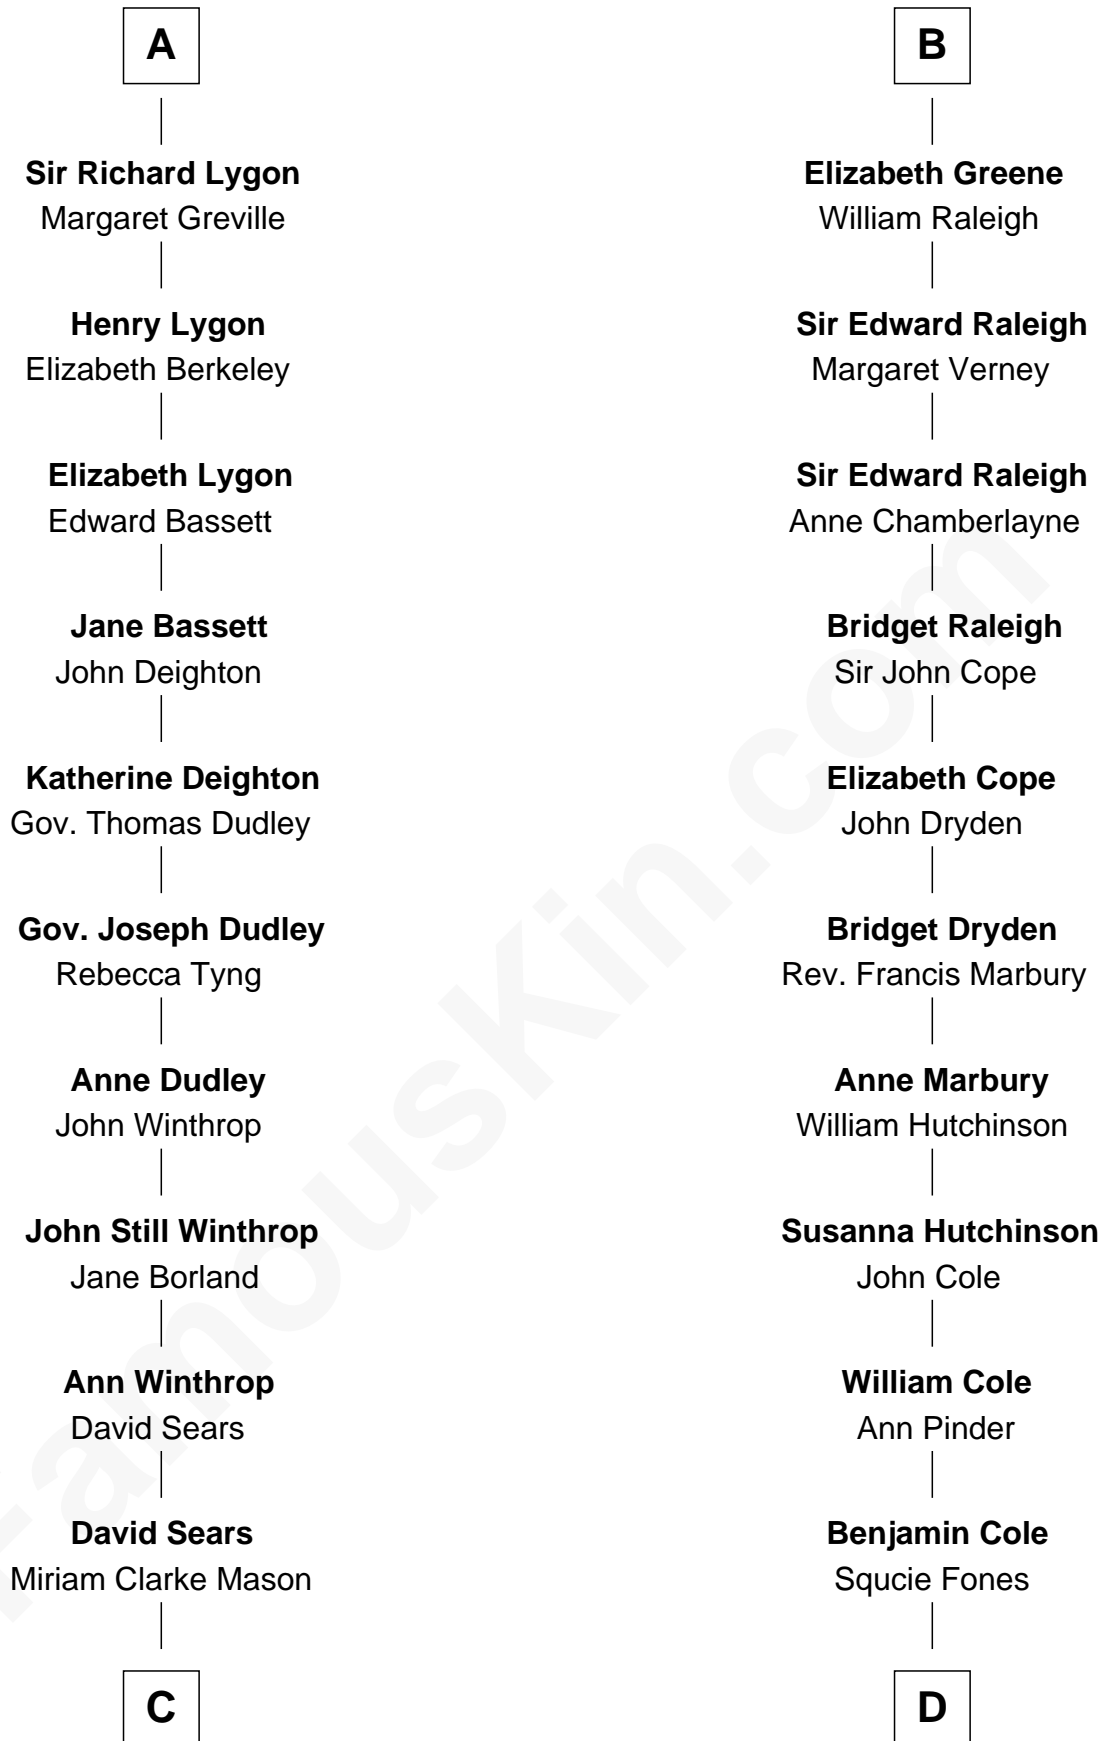

FamousKin.com Relationship Chart of

John Adams Morgan

1952 Olympic Sailing Gold Medalist

20th cousin 1 time removed of

Melvil Dewey

Inventor of the Dewey Decimal System

C

Harriet Elizabeth Sears
George Casper Crowninshield

Frances Cadwallader Crowninshield
John Quincy Adams

Charles Francis Adams
Frances Lovering

Catherine Frances Lovering Adams
Henry Sturgis Morgan

John Adams Morgan
Olympic Gold Medalist

D

Benjamin Cole
Martha Wightman