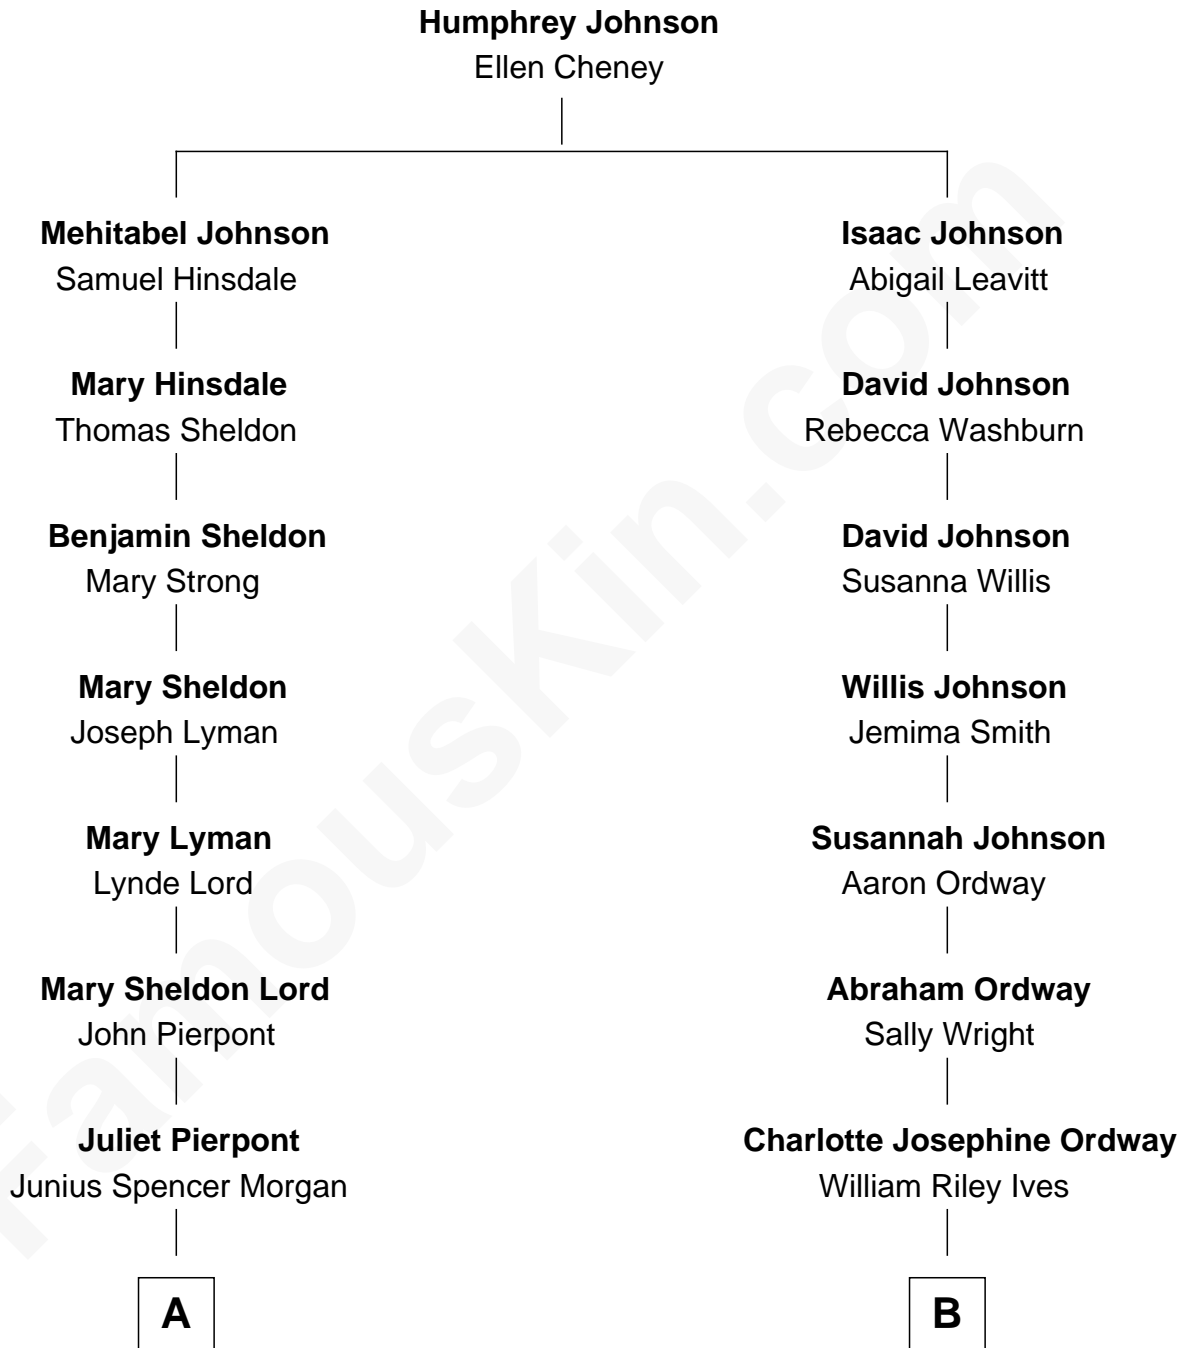

FamousKin.com

Relationship Chart of

John Adams Morgan

1952 Olympic Sailing Gold Medalist

8th cousin 2 times removed of

Burl Ives
Singer and Actor

A

John Pierpont Morgan