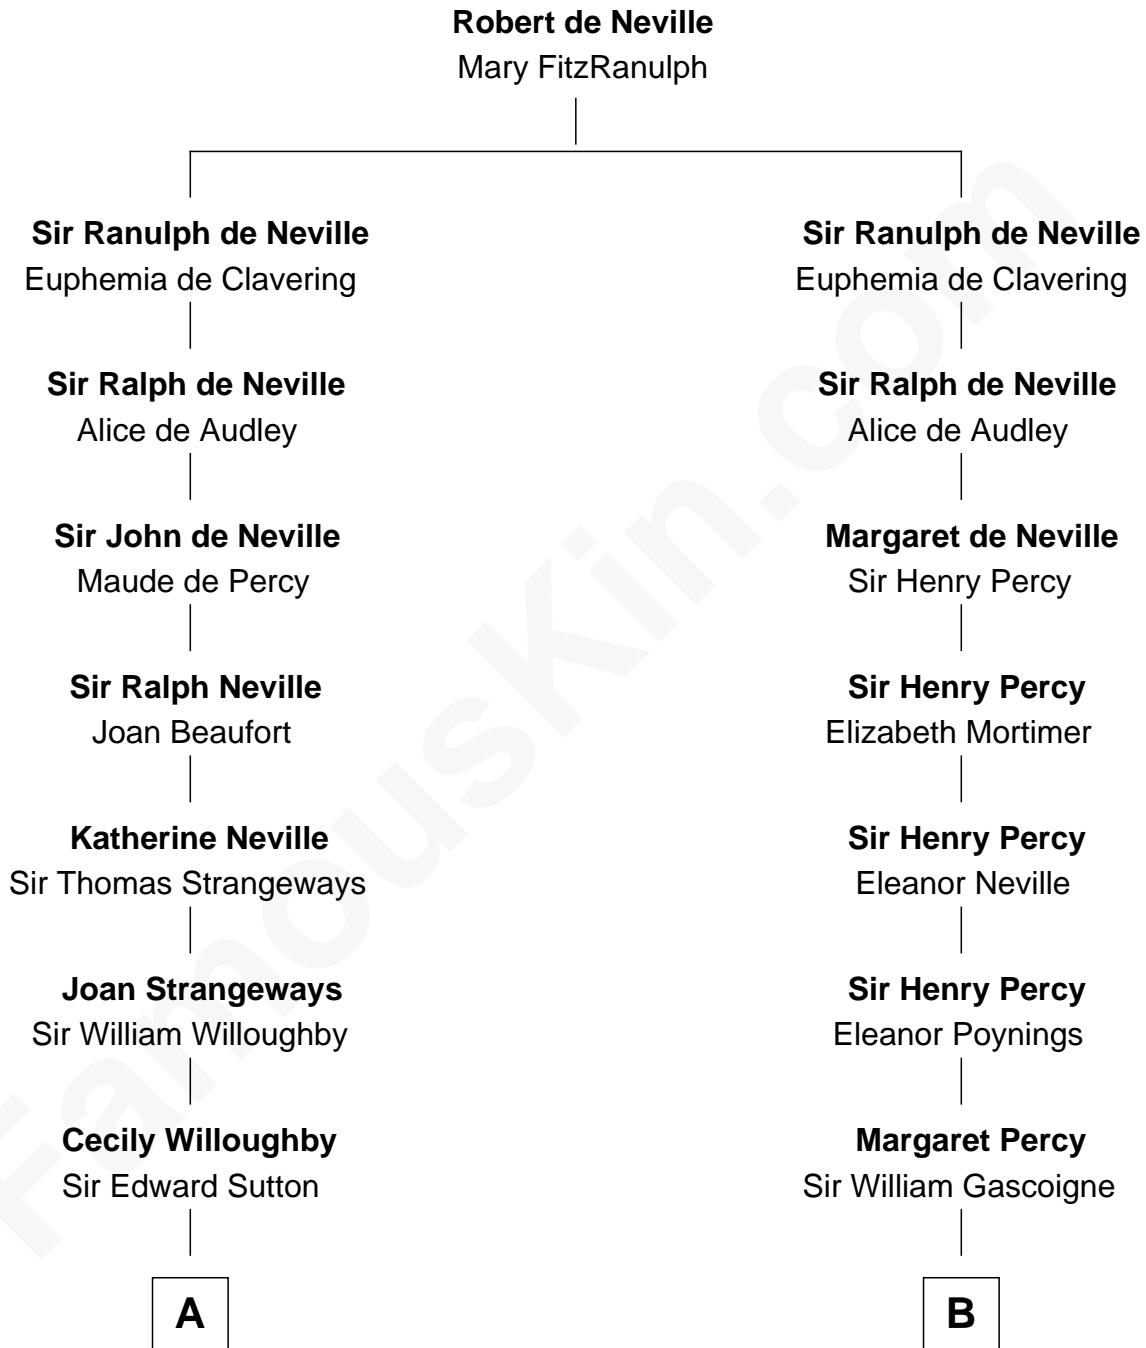

FamousKin.com Relationship Chart of

John Adams Morgan
1952 Olympic Sailing Gold Medalist

20th cousin of

Leverett Saltonstall
55th Governor of Massachusetts

C

Frances Cadwallader Crowninshield

John Quincy Adams

Charles Francis Adams

Frances Lovering

Catherine Frances Lovering Adams

Henry Sturgis Morgan

John Adams Morgan

Olympic Gold Medalist

D

Leverett Saltonstall

Mary Elizabeth Sanders

Leverett Saltonstall

Rose Smith Lee

Richard Middlecott Saltonstall

Eleanor Brooks

Leverett Saltonstall

55th Governor of Massachusetts