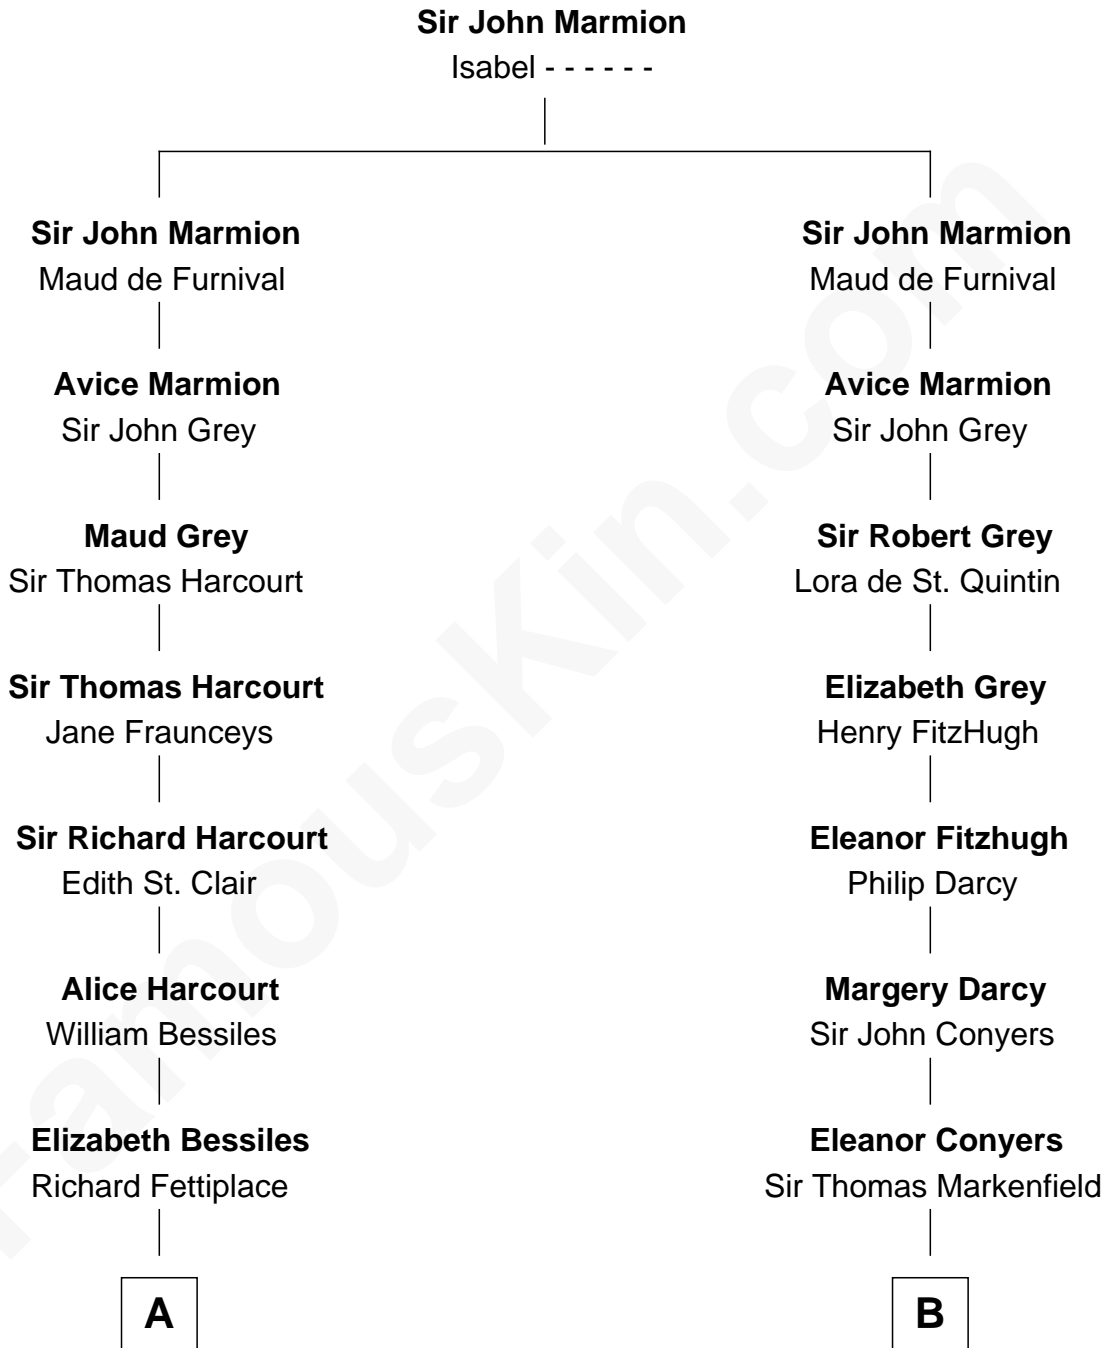

FamousKin.com

Relationship Chart of

John Adams Morgan

1952 Olympic Sailing Gold Medalist

20th cousin of

Leverett Saltonstall

55th Governor of Massachusetts

C

Frances Cadwallader Crowninshield

John Quincy Adams

Charles Francis Adams

Frances Lovering

Catherine Frances Lovering Adams

Henry Sturgis Morgan

John Adams Morgan

Olympic Gold Medalist