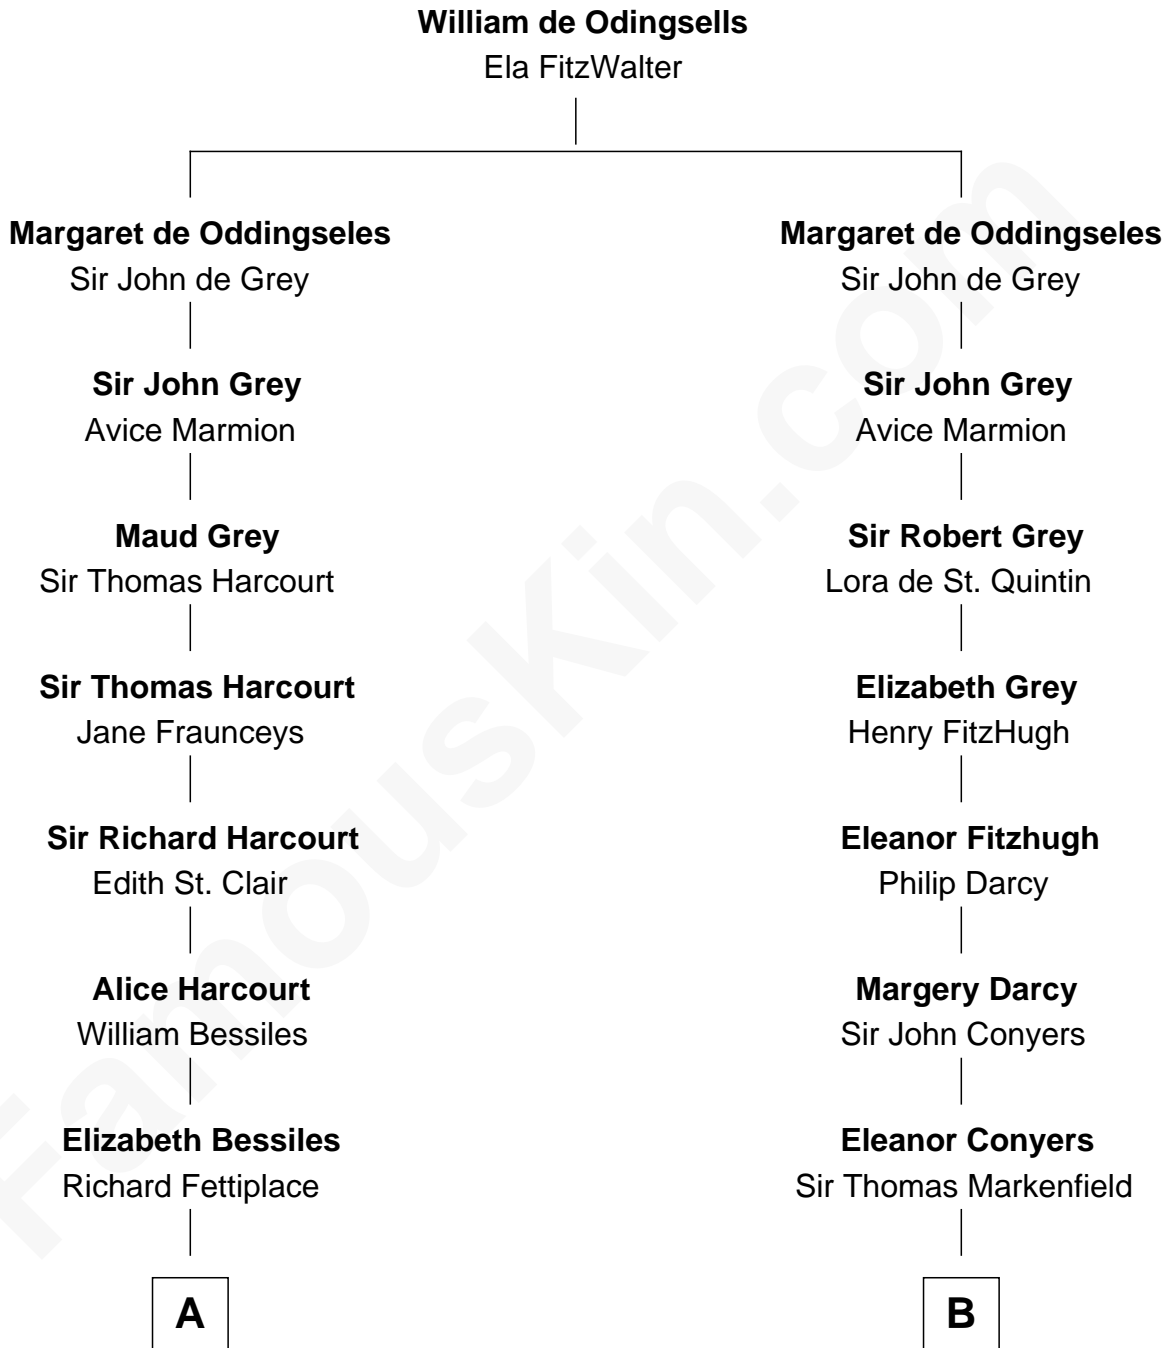

## Relationship Chart of

### John Adams Morgan

1952 Olympic Sailing Gold Medalist

20th cousin of

### Leverett Saltonstall

55th Governor of Massachusetts

**C**

**Frances Cadwallader Crowninshield**

John Quincy Adams

**Charles Francis Adams**

Frances Lovering

**Catherine Frances Lovering Adams**