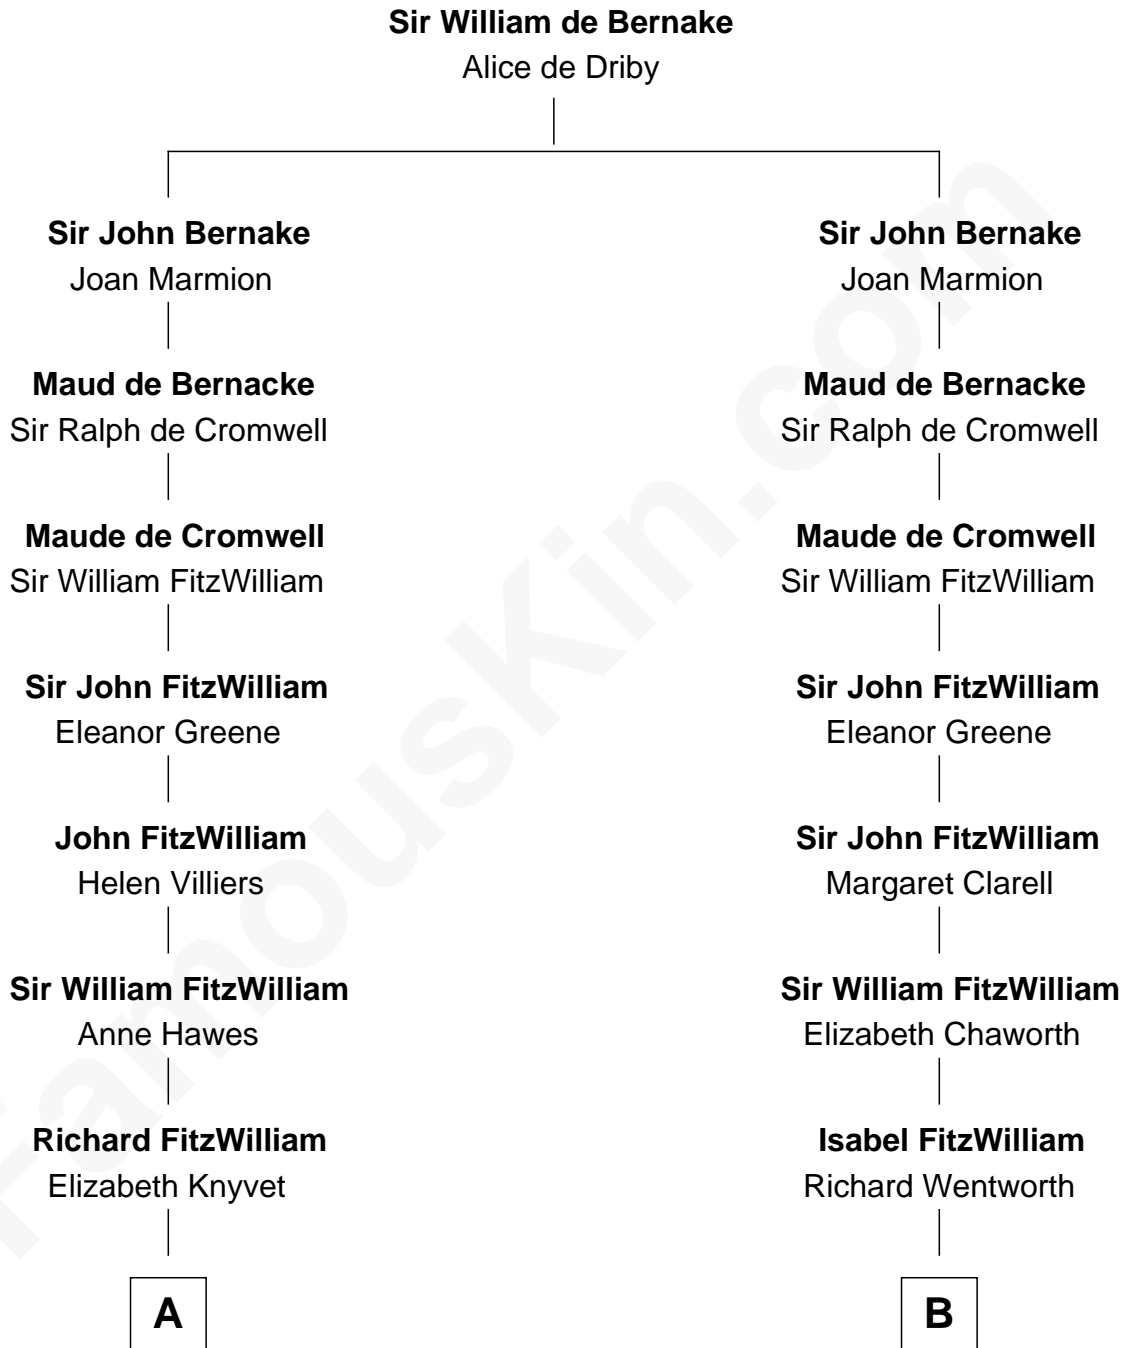

FamousKin.com

Relationship Chart of

John Adams Morgan

1952 Olympic Sailing Gold Medalist

20th cousin of

Leverett Saltonstall

55th Governor of Massachusetts

C

John Quincy Adams
Frances Cadwallader Crowninshield

Charles Francis Adams
Frances Lovering

Catherine Frances Lovering Adams
Henry Sturgis Morgan

John Adams Morgan
Olympic Gold Medalist

D

Leverett Saltonstall
Mary Elizabeth Sanders

Leverett Saltonstall
Rose Smith Lee

Richard Middlecott Saltonstall
Eleanor Brooks

Leverett Saltonstall
55th Governor of Massachusetts