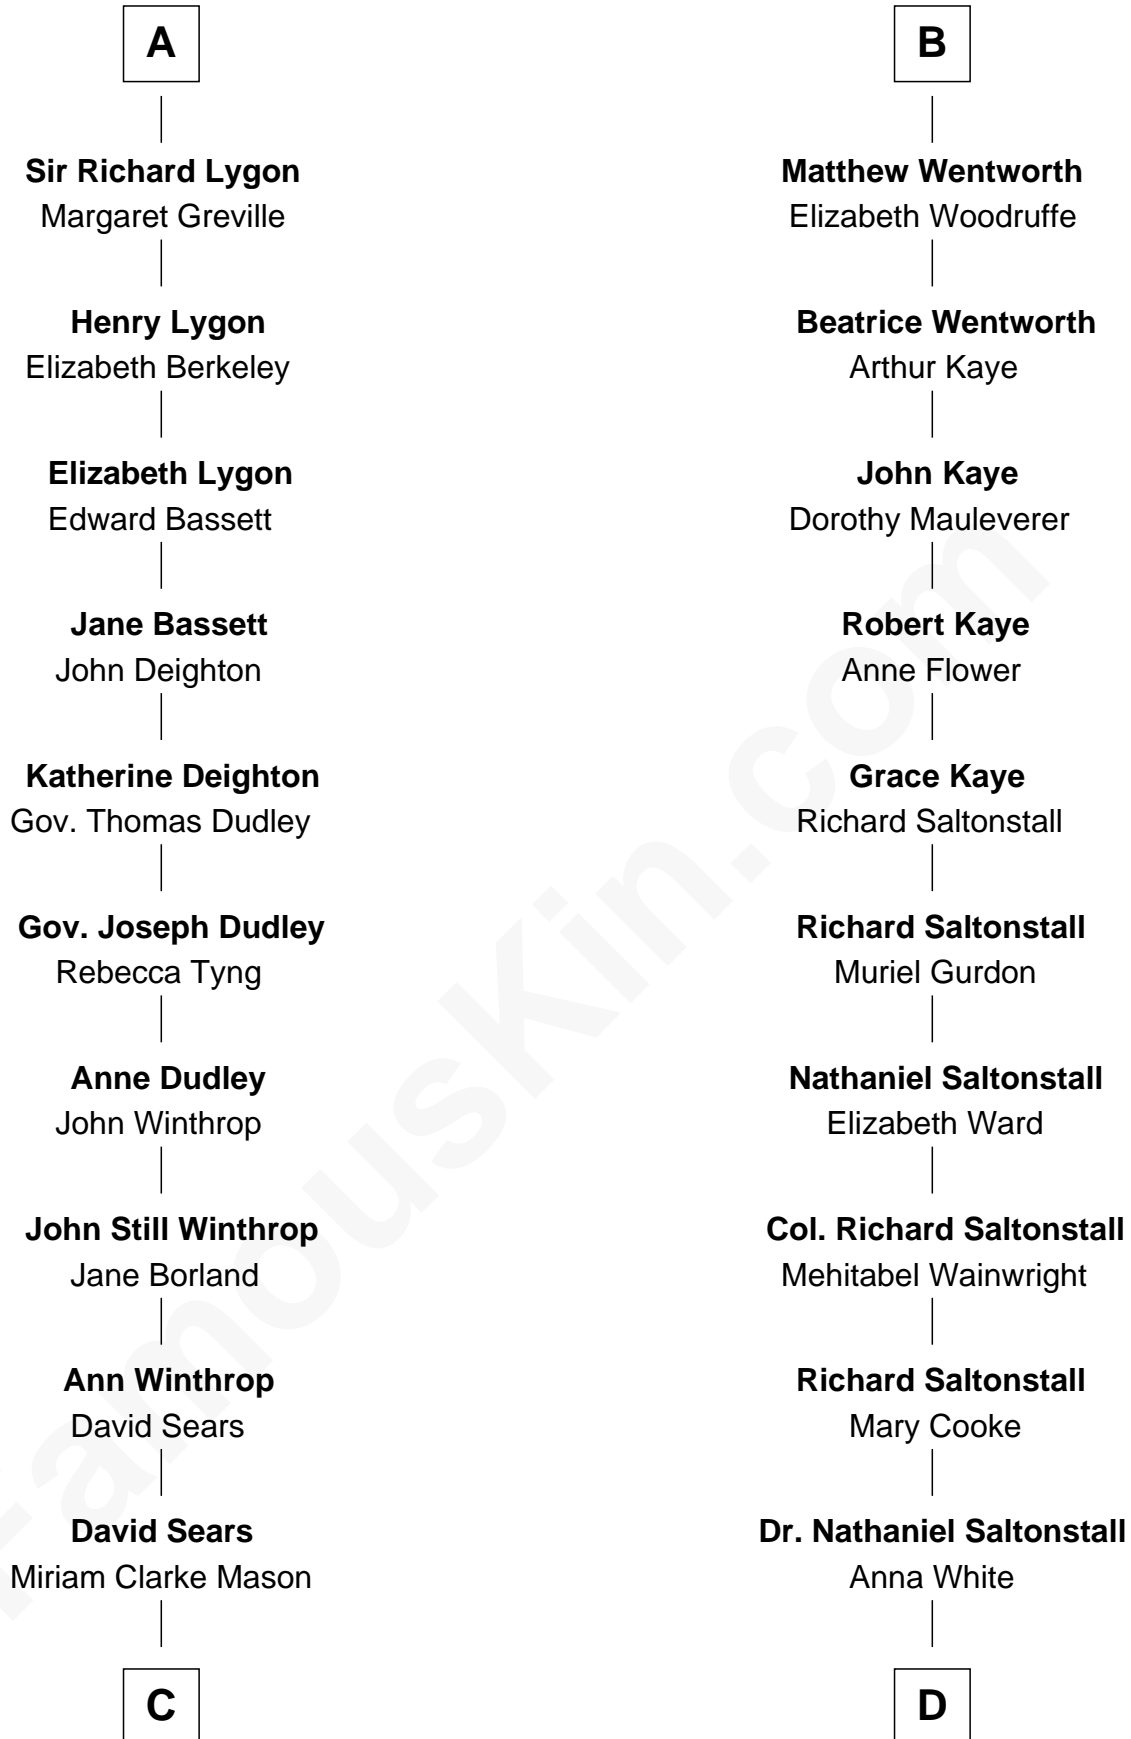

# FamousKin.com Relationship Chart of John Adams Morgan

1952 Olympic Sailing Gold Medalist

20th cousin 1 time removed of

**Leverett Saltonstall**

55th Governor of Massachusetts

**Walter de Fauconberge**

Agnes de Brus

Sir Thomas Chaworth

**Elizabeth Chaworth**

Sir William FitzWilliam

**Isabel FitzWilliam**

Richard Wentworth

**B**

**C**

**Harriet Elizabeth Sears**  
George Casper Crowninshield

**Frances Cadwallader Crowninshield**  
John Quincy Adams

**Charles Francis Adams**  
Frances Lovering

**Catherine Frances Lovering Adams**  
Henry Sturgis Morgan

**John Adams Morgan**  
*Olympic Gold Medalist*

**D**

**Leverett Saltonstall**  
Mary Elizabeth Sanders

**Leverett Saltonstall**  
Rose Smith Lee

**Richard Middlecott Saltonstall**  
Eleanor Brooks

**Leverett Saltonstall**  
*55th Governor of Massachusetts*