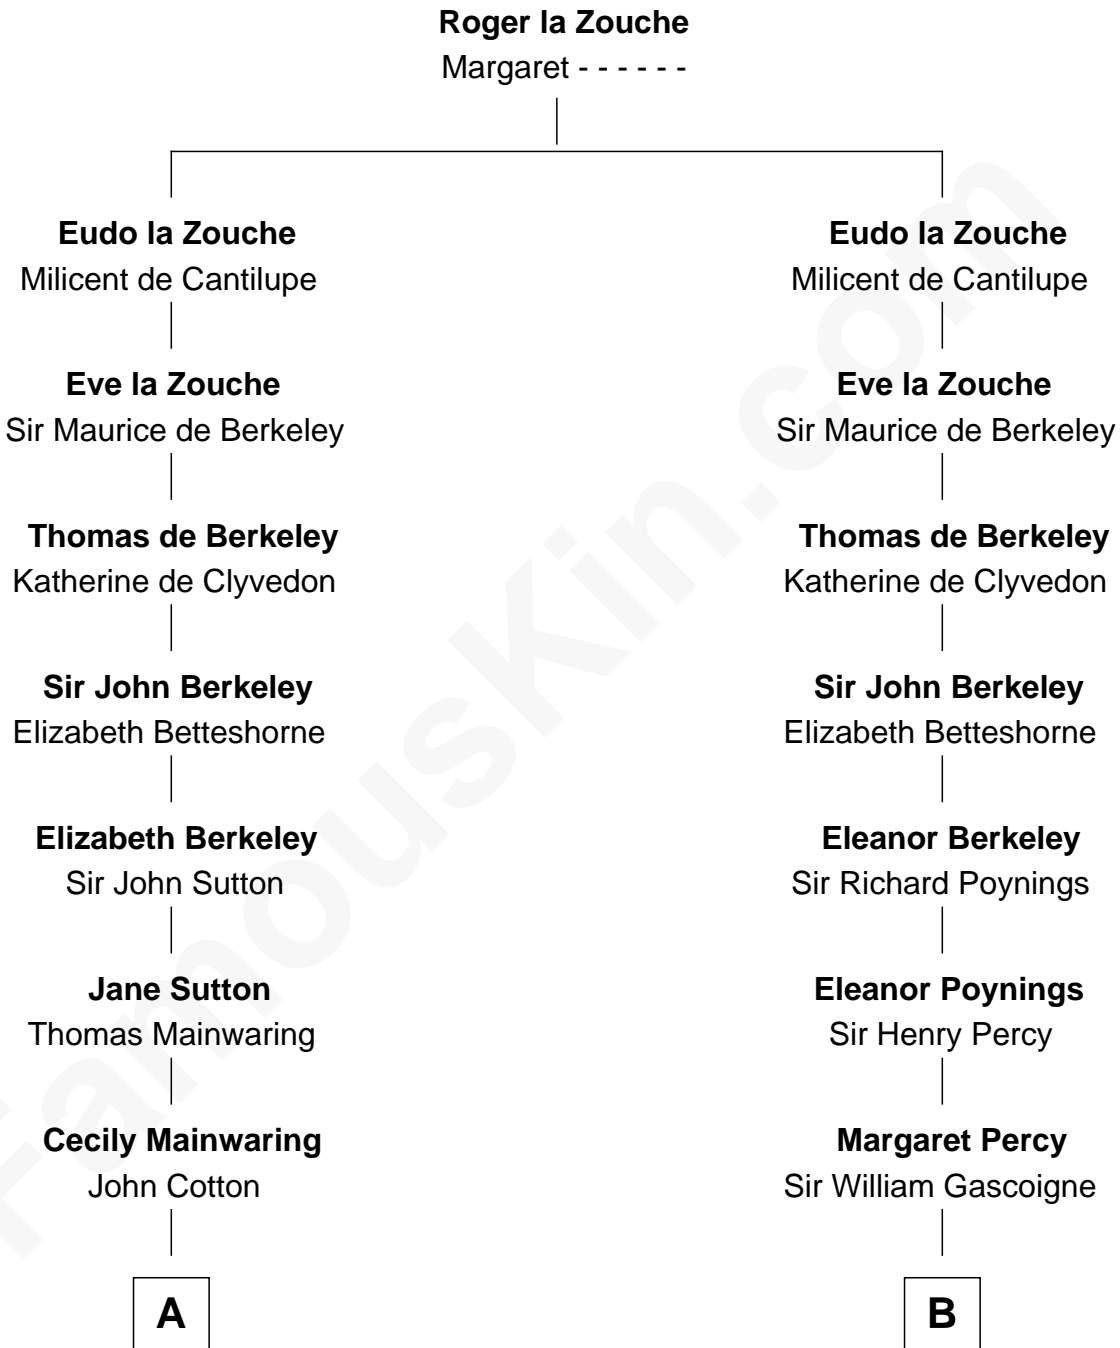

FamousKin.com

Relationship Chart of

John Adams Morgan

1952 Olympic Sailing Gold Medalist

20th cousin of

Leverett Saltonstall

55th Governor of Massachusetts

C

Frances Louisa Tracy

John Pierpont Morgan

John Pierpont Morgan

Jane Norton Grew

Henry Sturgis Morgan

Catherine Frances Lovering Adams

John Adams Morgan

Olympic Gold Medalist

D

Leverett Saltonstall

Mary Elizabeth Sanders

Leverett Saltonstall

Rose Smith Lee

Richard Middlecott Saltonstall

Eleanor Brooks

Leverett Saltonstall