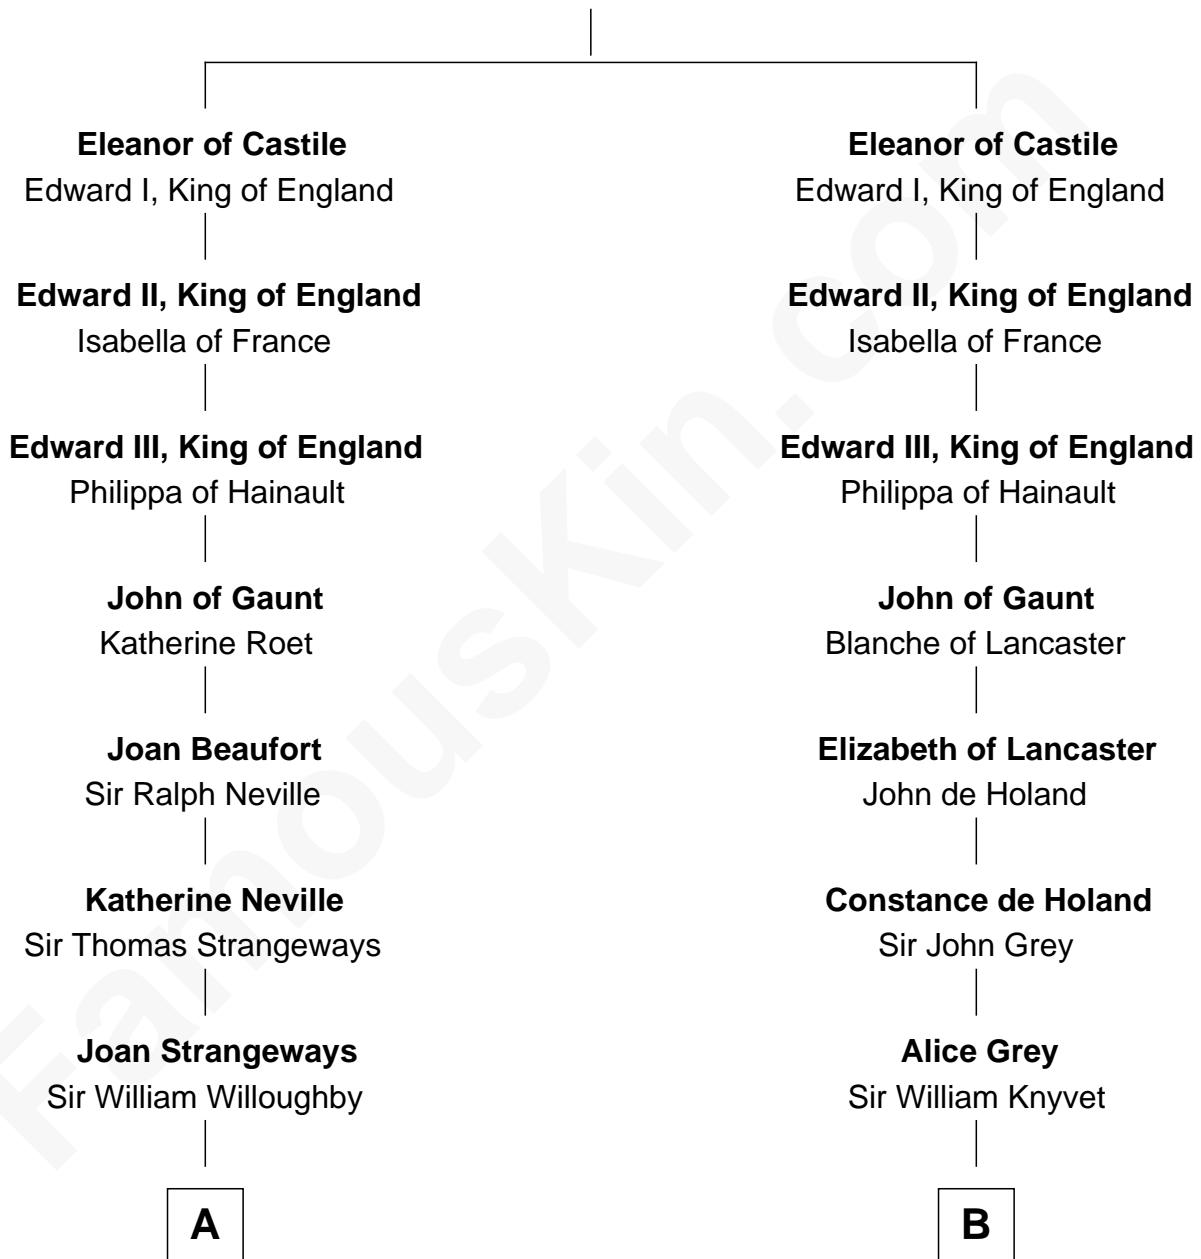

FamousKin.com Relationship Chart of

John Adams Morgan
1952 Olympic Sailing Gold Medalist

20th cousin 1 time removed of

Leverett Saltonstall
55th Governor of Massachusetts

Ferdinand III, King of Castile
Joanna of Ponthieu

C

Harriet Elizabeth Sears
George Casper Crowninshield

Frances Cadwallader Crowninshield
John Quincy Adams

Charles Francis Adams
Frances Lovering

Catherine Frances Lovering Adams
Henry Sturgis Morgan

John Adams Morgan
Olympic Gold Medalist

D

Leverett Saltonstall
Mary Elizabeth Sanders

Leverett Saltonstall
Rose Smith Lee

Richard Middlecott Saltonstall
Eleanor Brooks

Leverett Saltonstall
55th Governor of Massachusetts