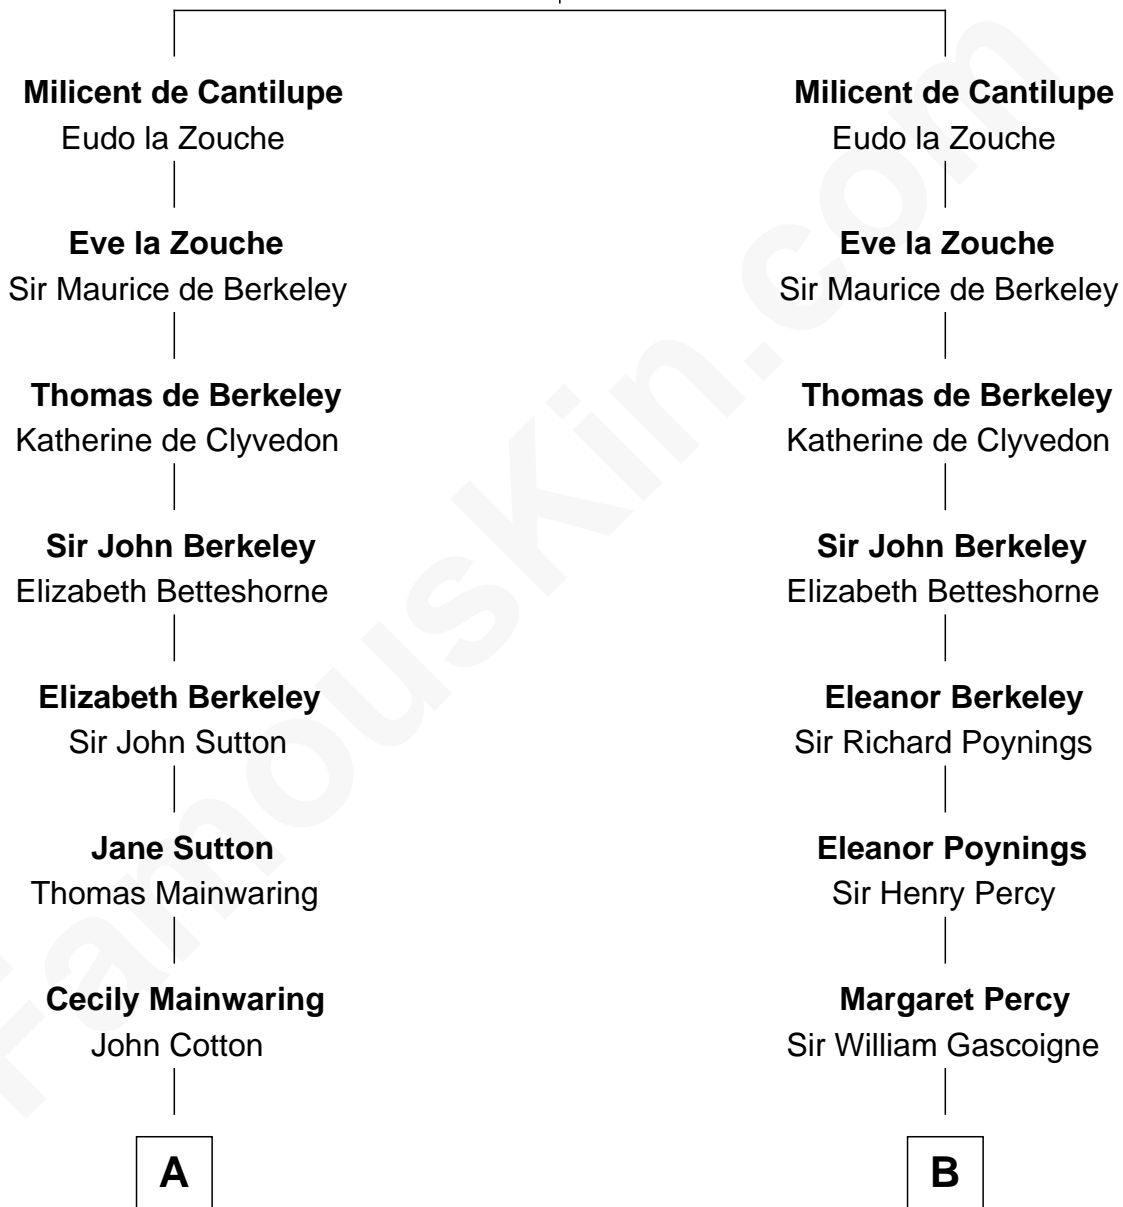

## Relationship Chart of

### John Adams Morgan

1952 Olympic Sailing Gold Medalist

20th cousin of

### Leverett Saltonstall

55th Governor of Massachusetts

**Sir William de Cantilupe**  
Eve de Braiose

**C**

**Frances Louisa Tracy**

John Pierpont Morgan

**John Pierpont Morgan**

Jane Norton Grew