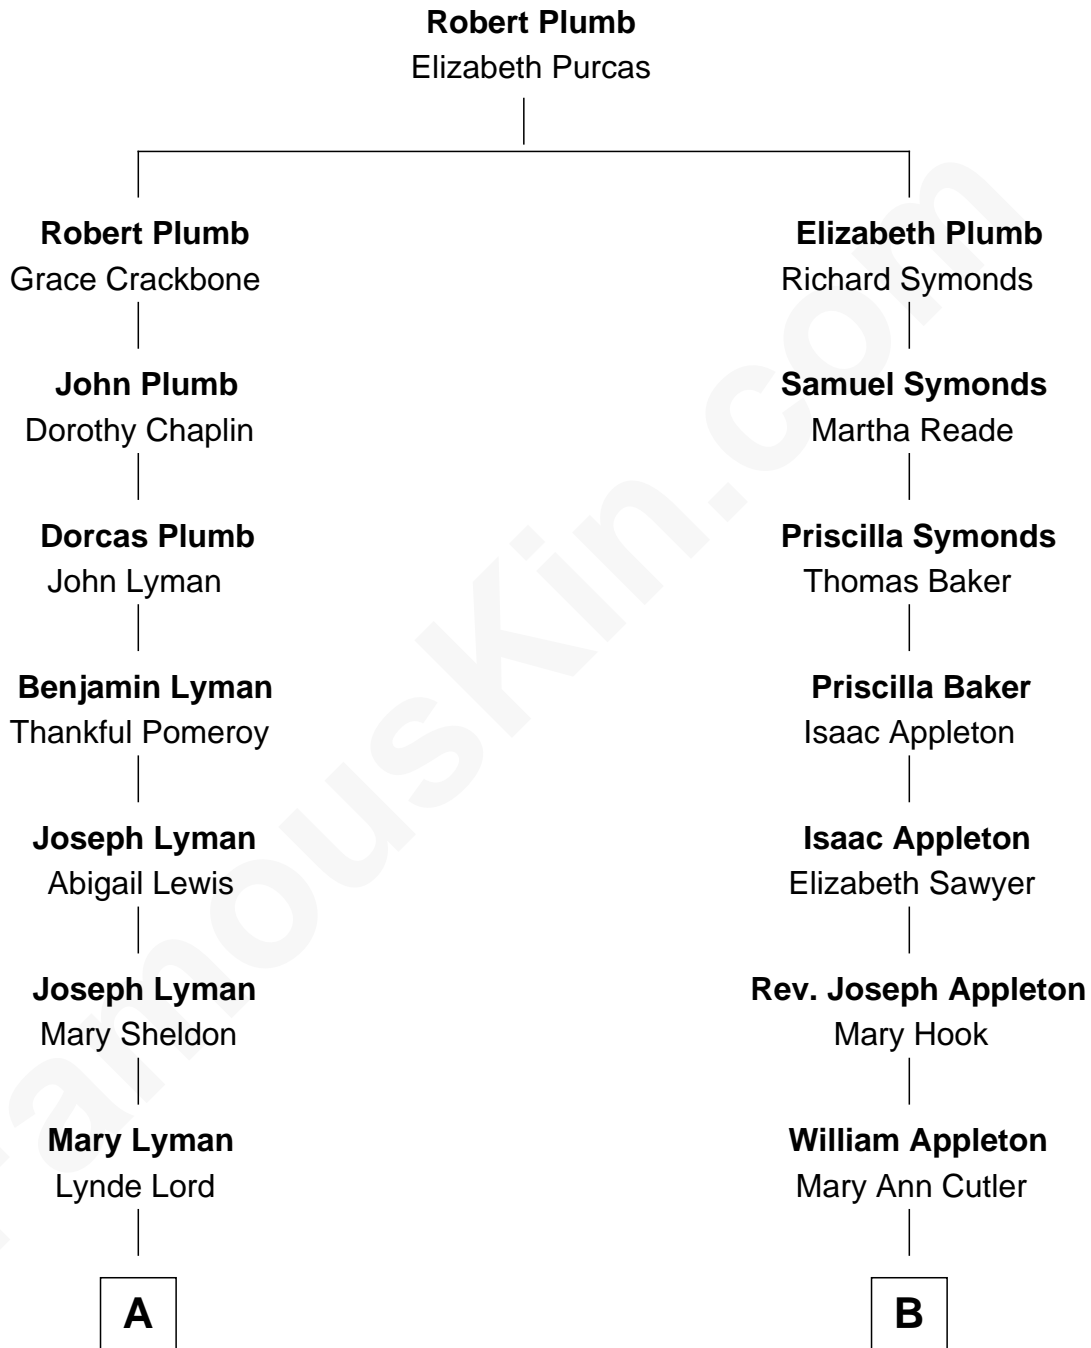

FamousKin.com Relationship Chart of

John Adams Morgan
1952 Olympic Sailing Gold Medalist

10th cousin 2 times removed of

Leverett Saltonstall
55th Governor of Massachusetts

A

Mary Sheldon Lord

John Pierpont

Juliet Pierpont

Junius Spencer Morgan

John Pierpont Morgan

Frances Louisa Tracy

John Pierpont Morgan

Jane Norton Grew

Henry Sturgis Morgan

Catherine Frances Lovering Adams

John Adams Morgan