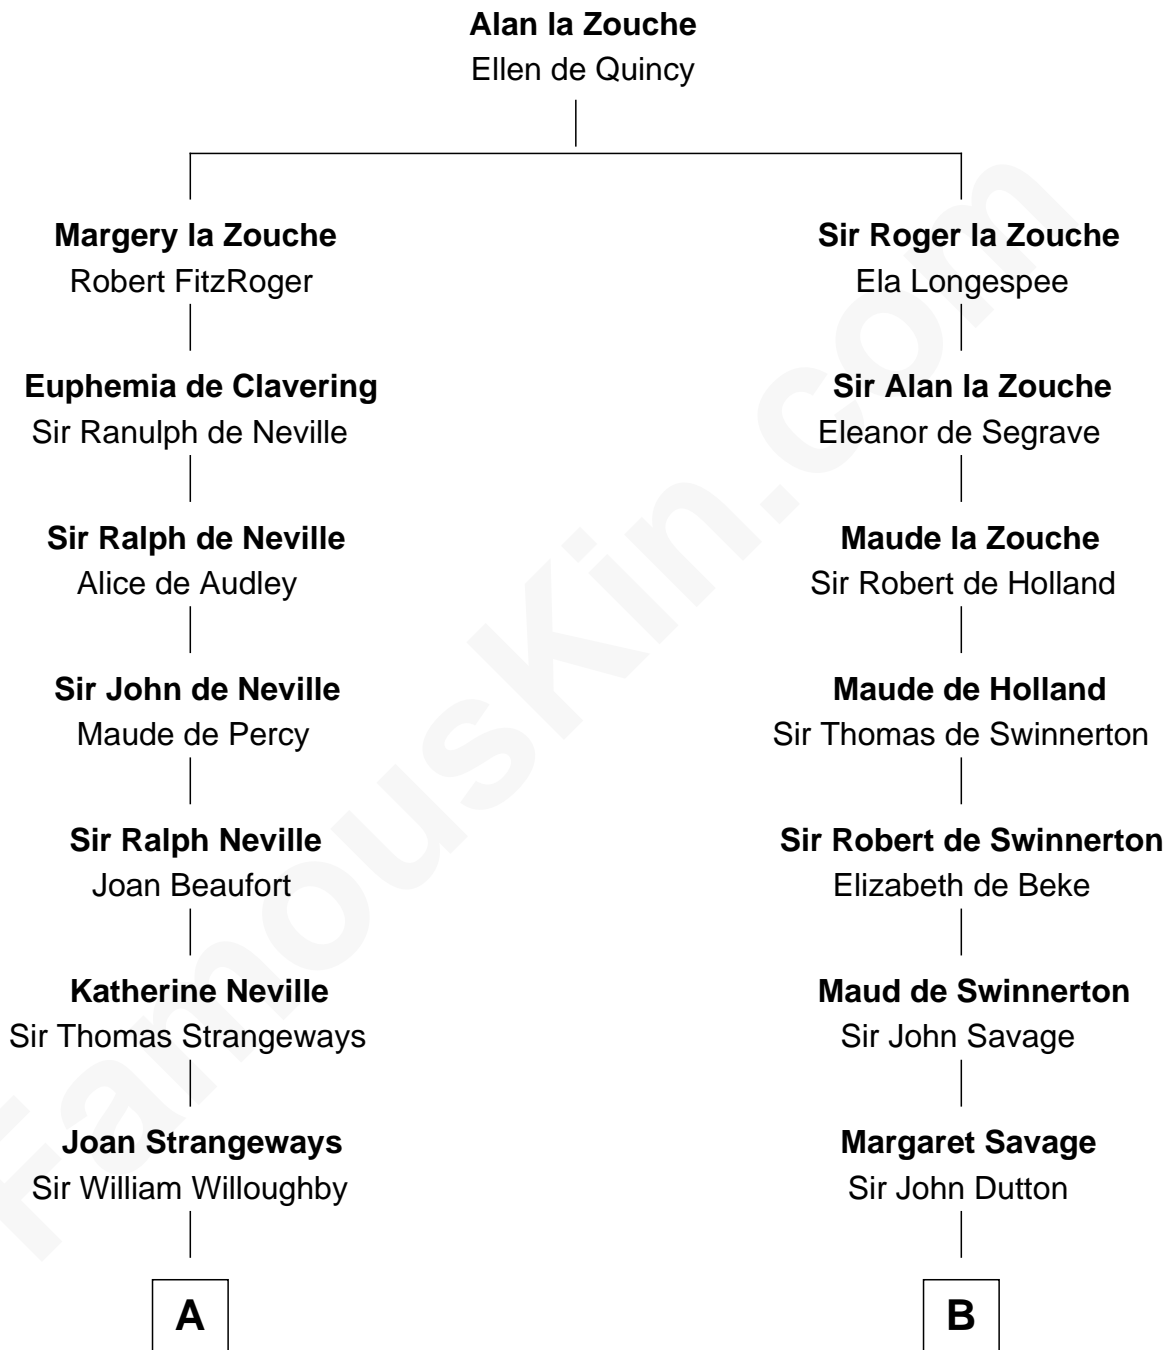

FamousKin.com Relationship Chart of John Adams Morgan

1952 Olympic Sailing Gold Medalist

18th cousin 3 times removed of

Abraham Baldwin

Signer of the U.S. Constitution

C

Harriet Elizabeth Sears
George Casper Crowninshield

Frances Cadwallader Crowninshield
John Quincy Adams

Charles Francis Adams
Frances Lovering

Catherine Frances Lovering Adams
Henry Sturgis Morgan

John Adams Morgan
Olympic Gold Medalist

D

Michael Baldwin
Lucy Dudley