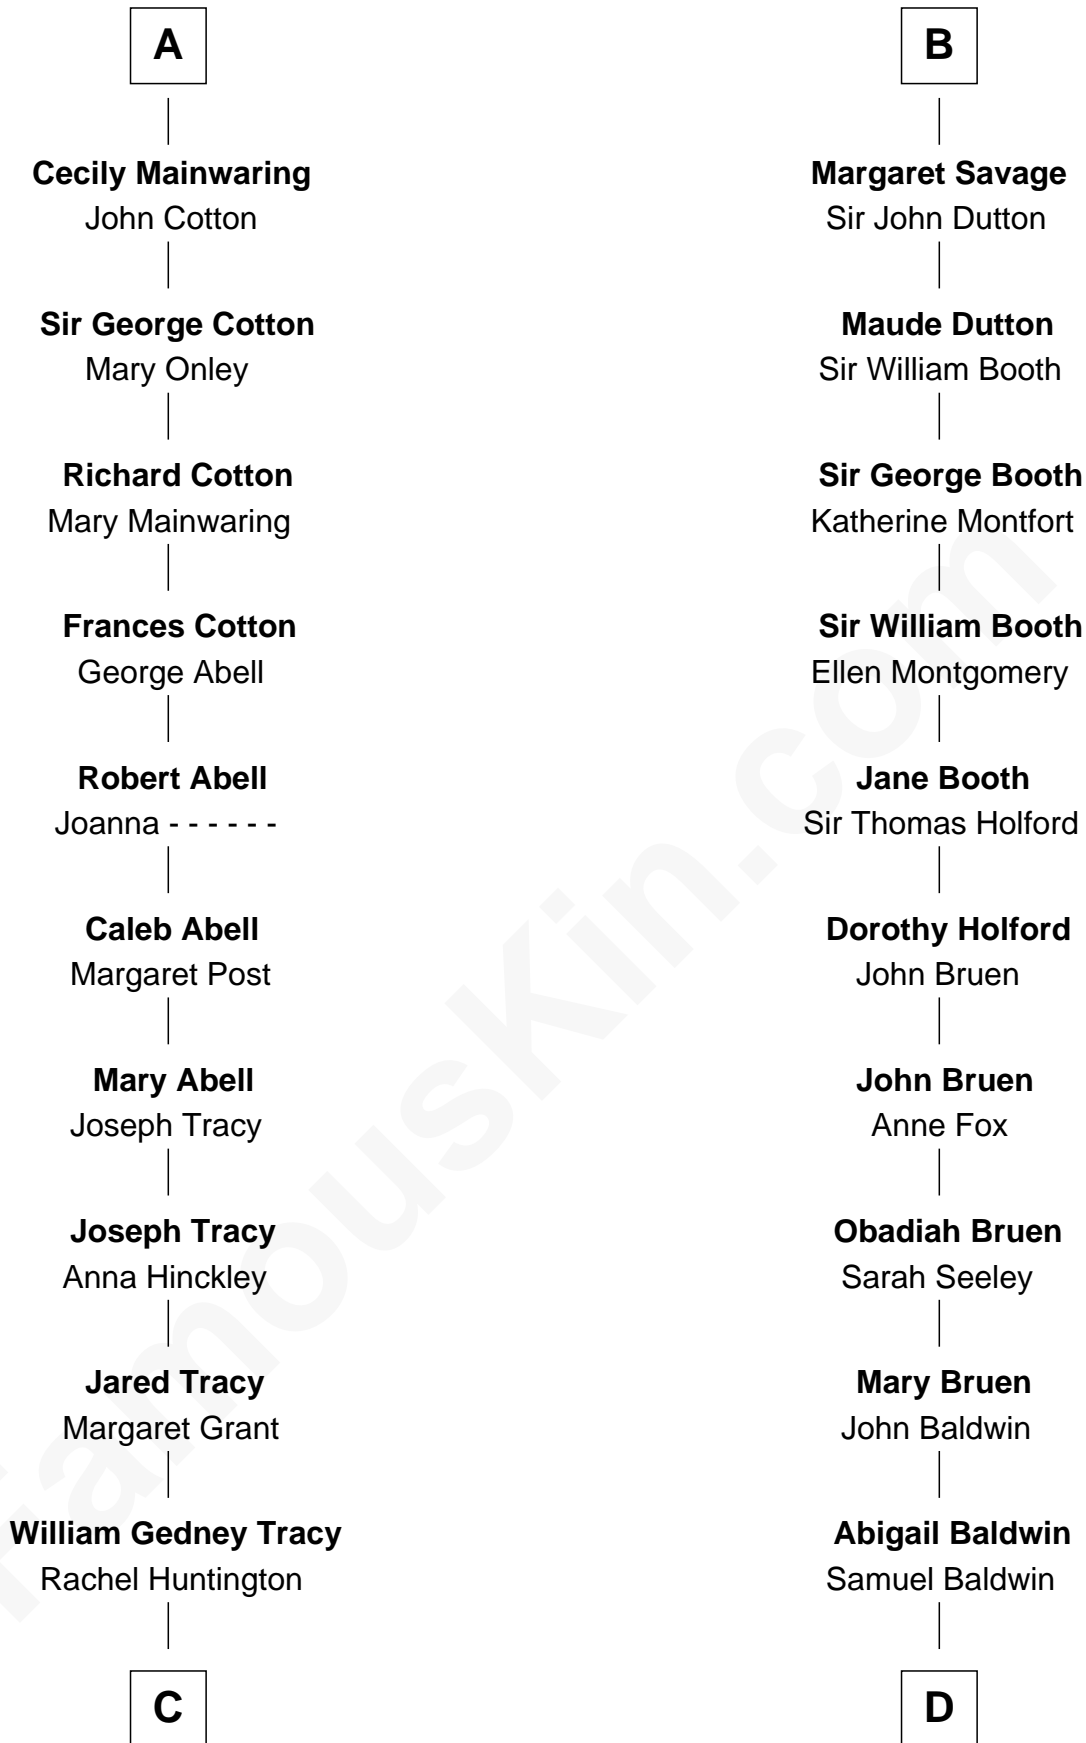

FamousKin.com Relationship Chart of John Adams Morgan

1952 Olympic Sailing Gold Medalist

19th cousin 2 times removed of

Abraham Baldwin

Signer of the U.S. Constitution

C

Charles F. Tracy
Louisa Kirkland

Frances Louisa Tracy
John Pierpont Morgan

John Pierpont Morgan
Jane Norton Grew

Henry Sturgis Morgan
Catherine Frances Lovering Adams

John Adams Morgan
Olympic Gold Medalist

D

Timothy Baldwin
Bathsheba Stone

Michael Baldwin
Lucy Dudley

Abraham Baldwin
Signer of the U.S. Constitution