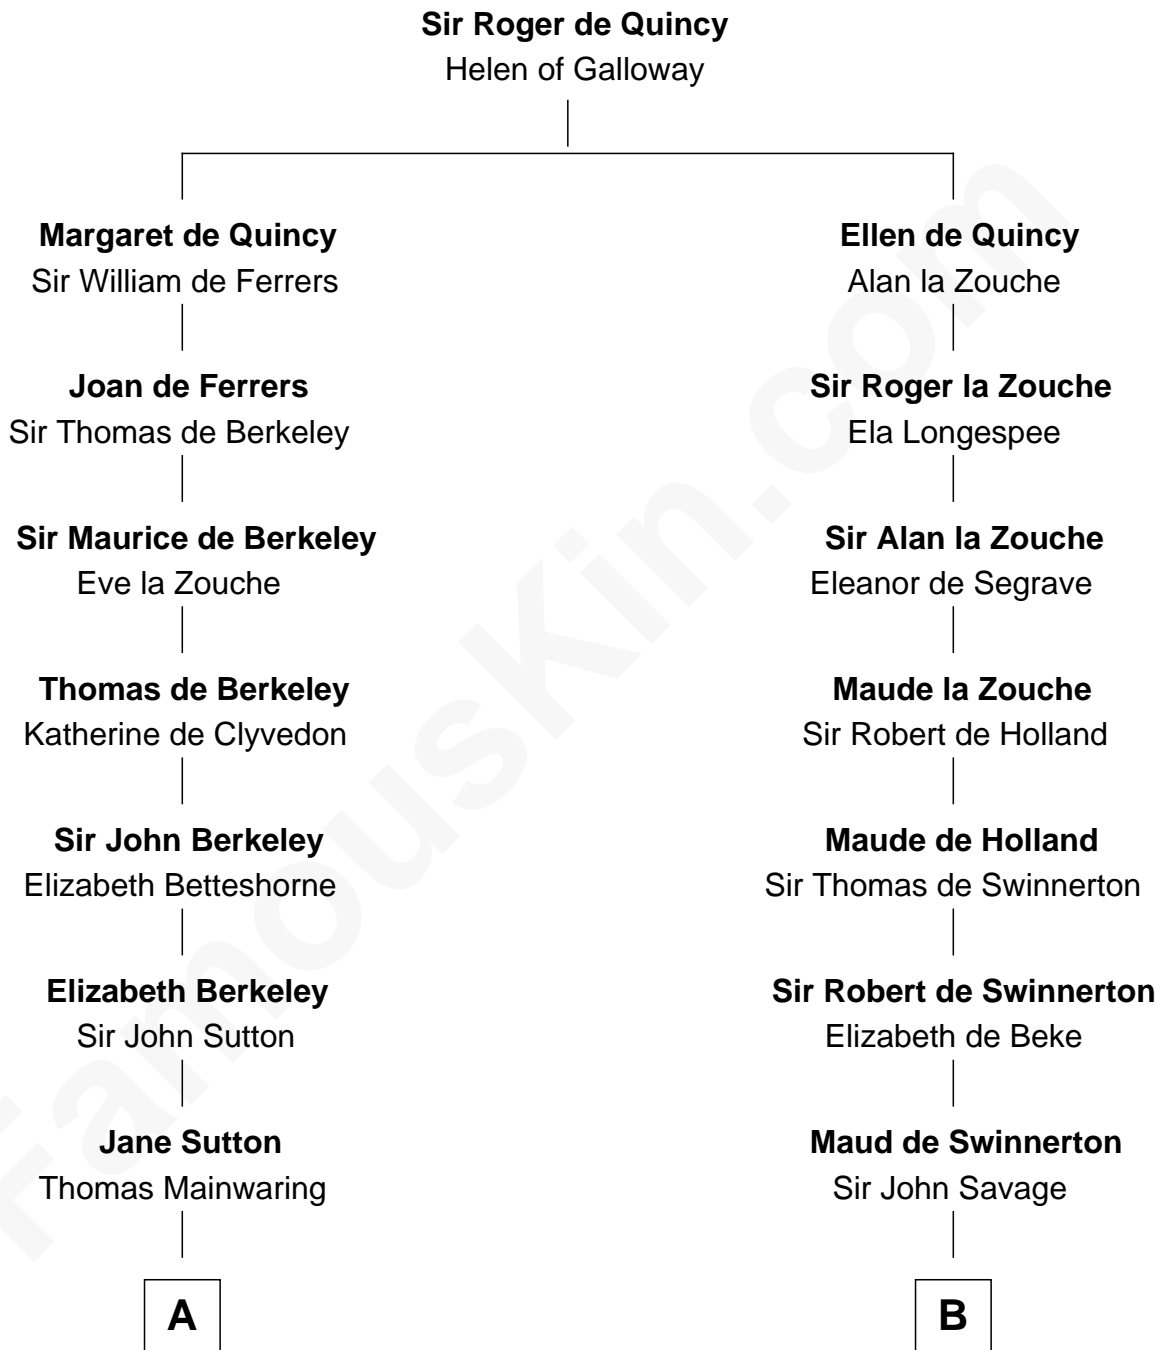

FamousKin.com Relationship Chart of John Adams Morgan

1952 Olympic Sailing Gold Medalist

19th cousin 2 times removed of

Abraham Baldwin

Signer of the U.S. Constitution

C

Charles F. Tracy
Louisa Kirkland

Frances Louisa Tracy
John Pierpont Morgan

John Pierpont Morgan
Jane Norton Grew

Henry Sturgis Morgan
Catherine Frances Lovering Adams

John Adams Morgan
Olympic Gold Medalist

D

Timothy Baldwin
Bathsheba Stone

Michael Baldwin
Lucy Dudley

Abraham Baldwin
Signer of the U.S. Constitution