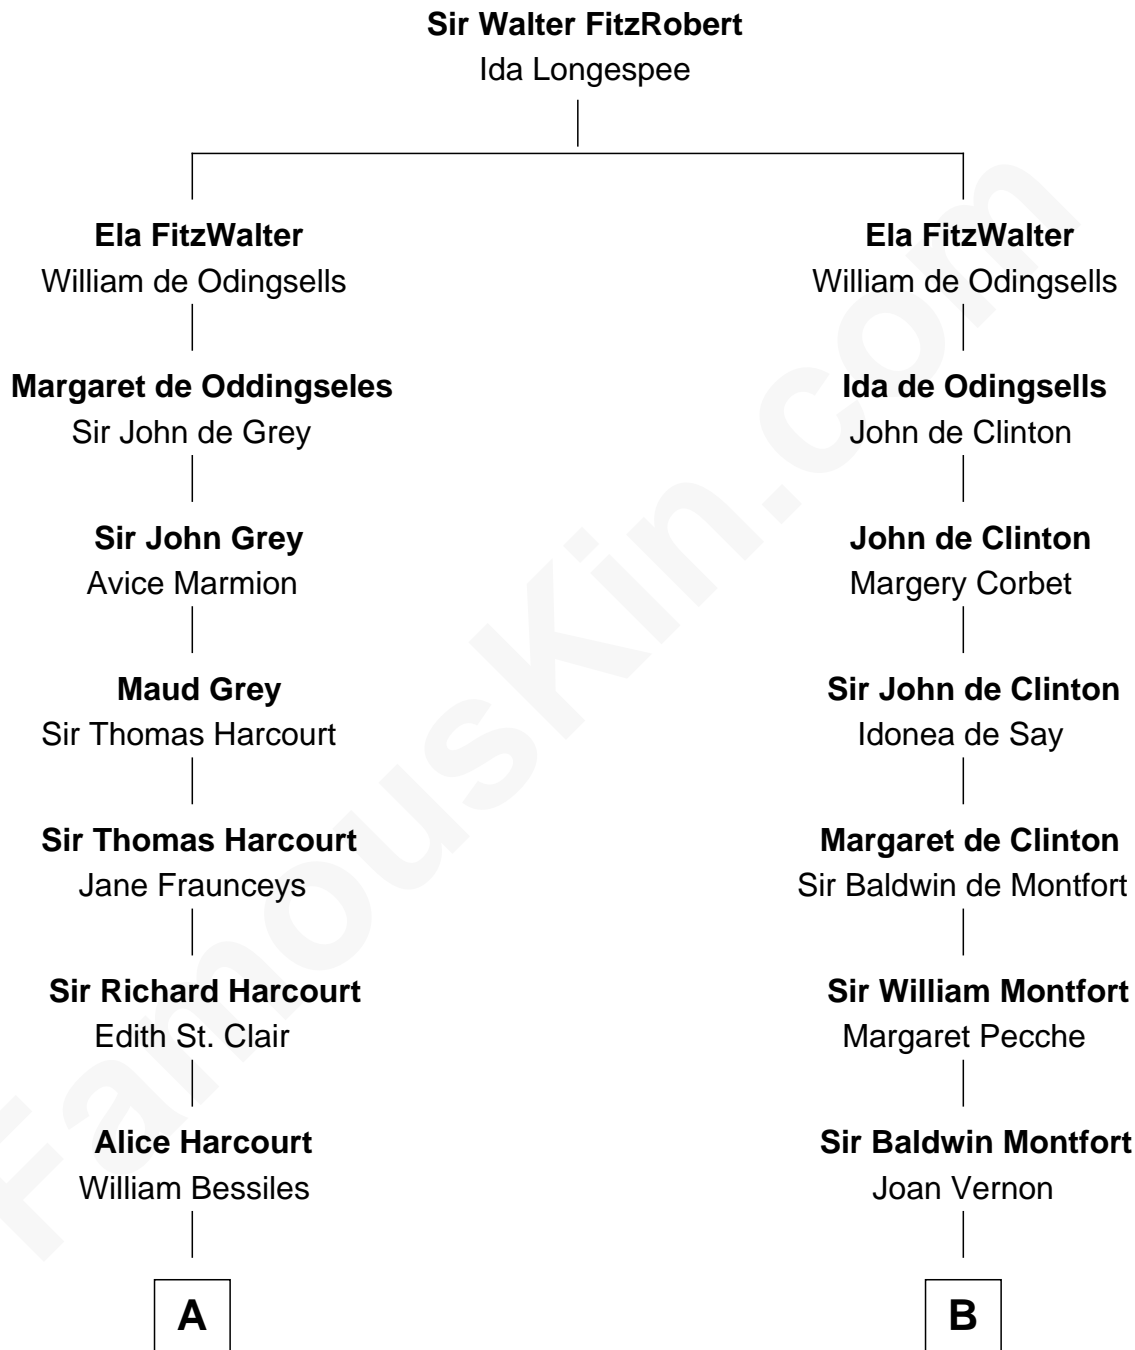

# FamousKin.com Relationship Chart of John Adams Morgan

1952 Olympic Sailing Gold Medalist

18th cousin 3 times removed of

**Abraham Baldwin**

Signer of the U.S. Constitution

**C**

**Harriet Elizabeth Sears**  
George Casper Crowninshield

**Frances Cadwallader Crowninshield**  
John Quincy Adams

**Charles Francis Adams**  
Frances Lovering

**Catherine Frances Lovering Adams**  
Henry Sturgis Morgan

**John Adams Morgan**  
*Olympic Gold Medalist*

**D**

**Michael Baldwin**  
Lucy Dudley

**Abraham Baldwin**  
*Signer of the U.S. Constitution*

FamousKin.com