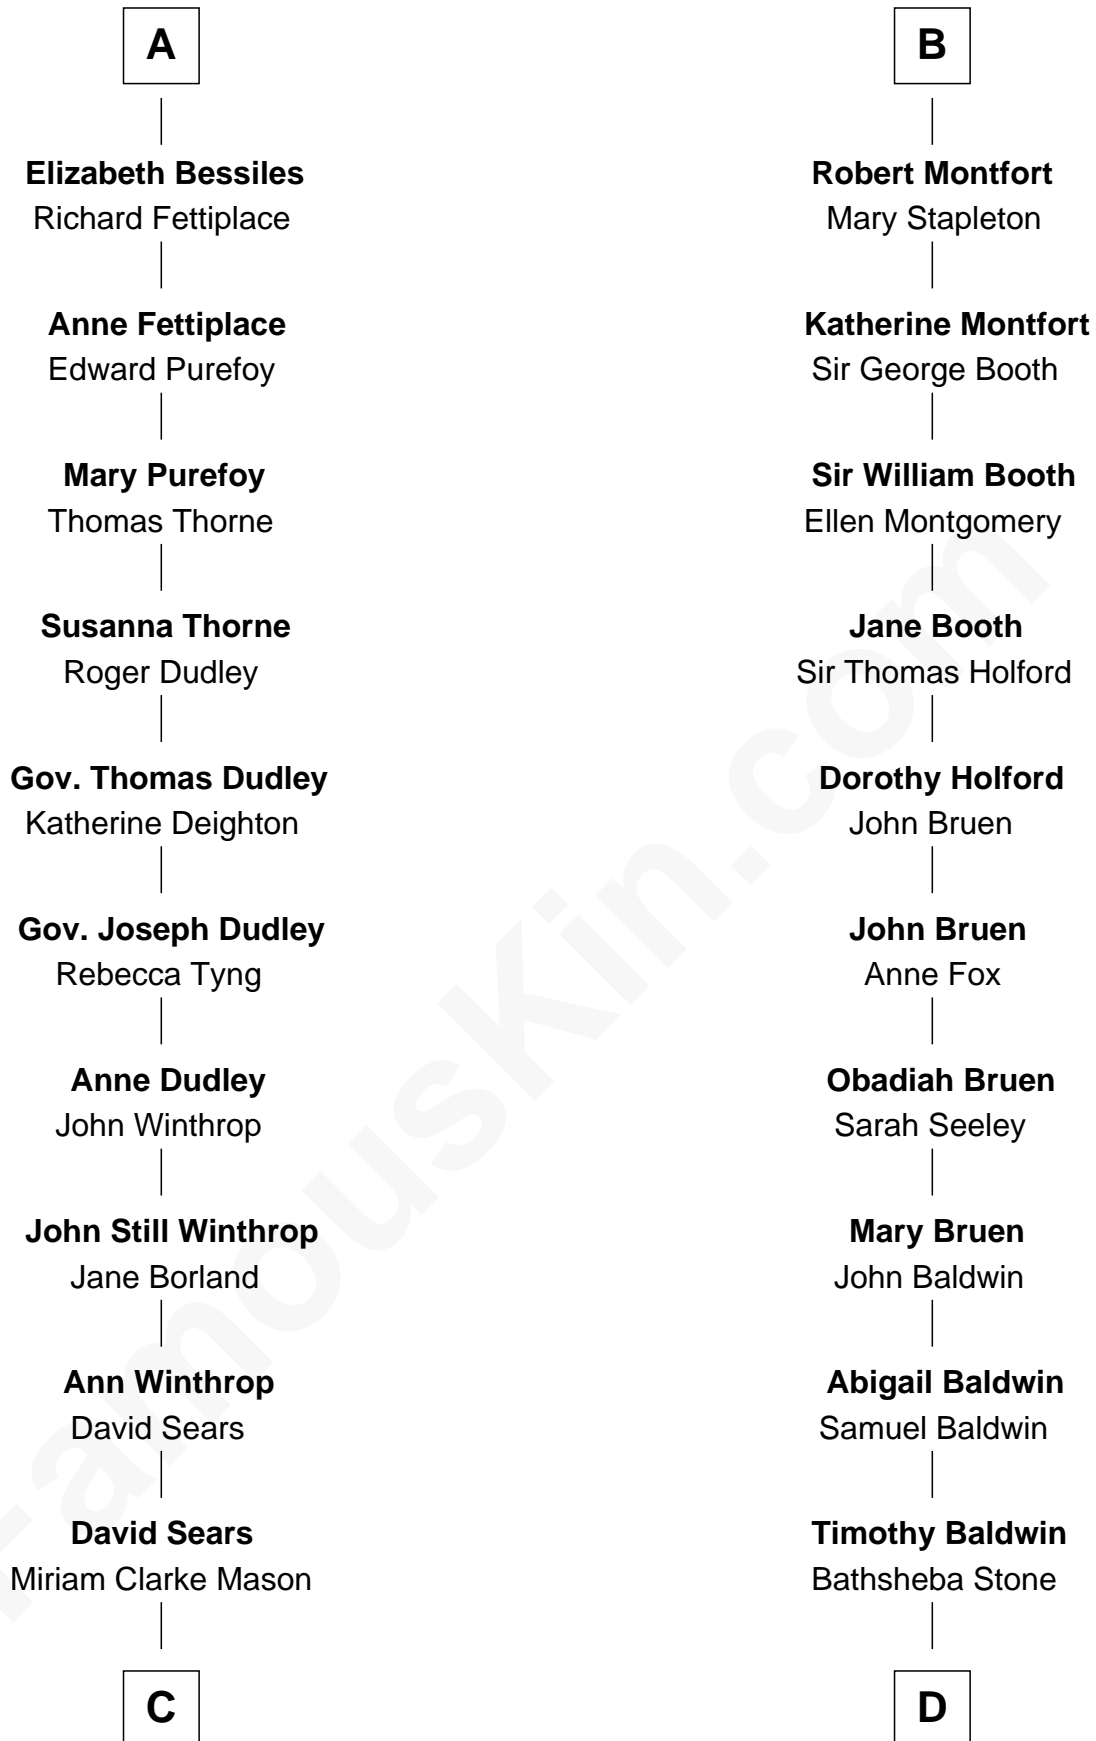

# FamousKin.com Relationship Chart of John Adams Morgan

1952 Olympic Sailing Gold Medalist

18th cousin 3 times removed of

**Abraham Baldwin**

Signer of the U.S. Constitution

**C**

**Harriet Elizabeth Sears**  
George Casper Crowninshield

**Frances Cadwallader Crowninshield**  
John Quincy Adams

**Charles Francis Adams**  
Frances Lovering

**Catherine Frances Lovering Adams**  
Henry Sturgis Morgan

**John Adams Morgan**  
*Olympic Gold Medalist*

**D**

**Michael Baldwin**  
Lucy Dudley

**Abraham Baldwin**  
*Signer of the U.S. Constitution*

FamousKin.com