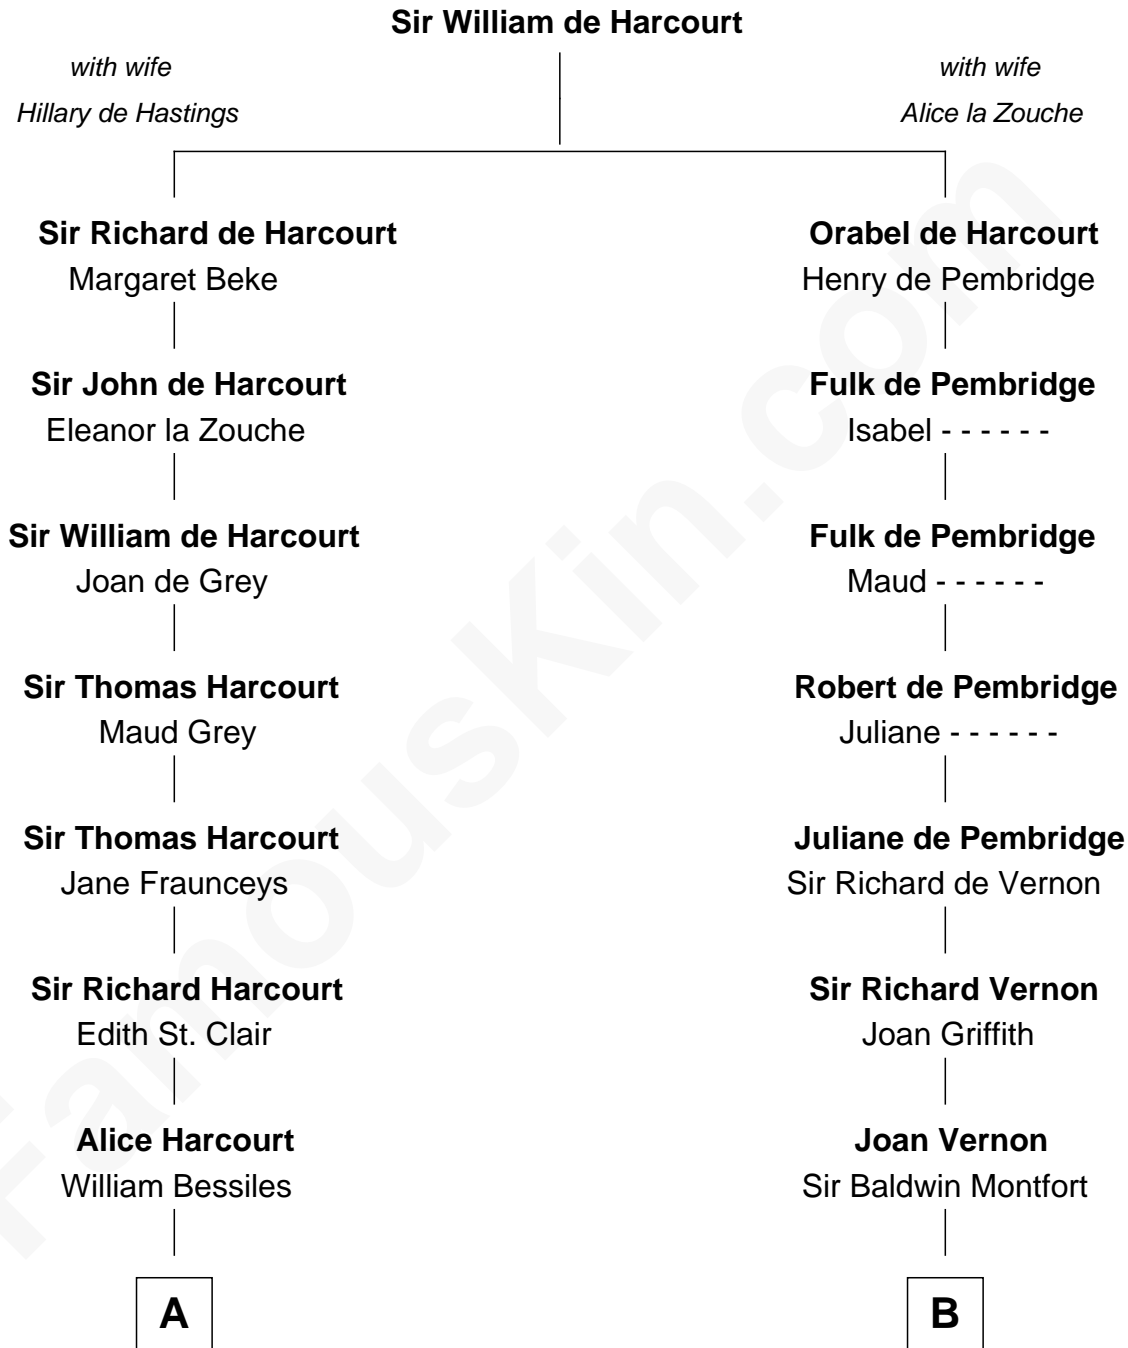

FamousKin.com Relationship Chart of John Adams Morgan

1952 Olympic Sailing Gold Medalist

18th cousin 3 times removed of

Abraham Baldwin
Signer of the U.S. Constitution

C

Harriet Elizabeth Sears
George Casper Crowninshield

Frances Cadwallader Crowninshield
John Quincy Adams

Charles Francis Adams
Frances Lovering

Catherine Frances Lovering Adams
Henry Sturgis Morgan

John Adams Morgan
Olympic Gold Medalist

D

Michael Baldwin
Lucy Dudley