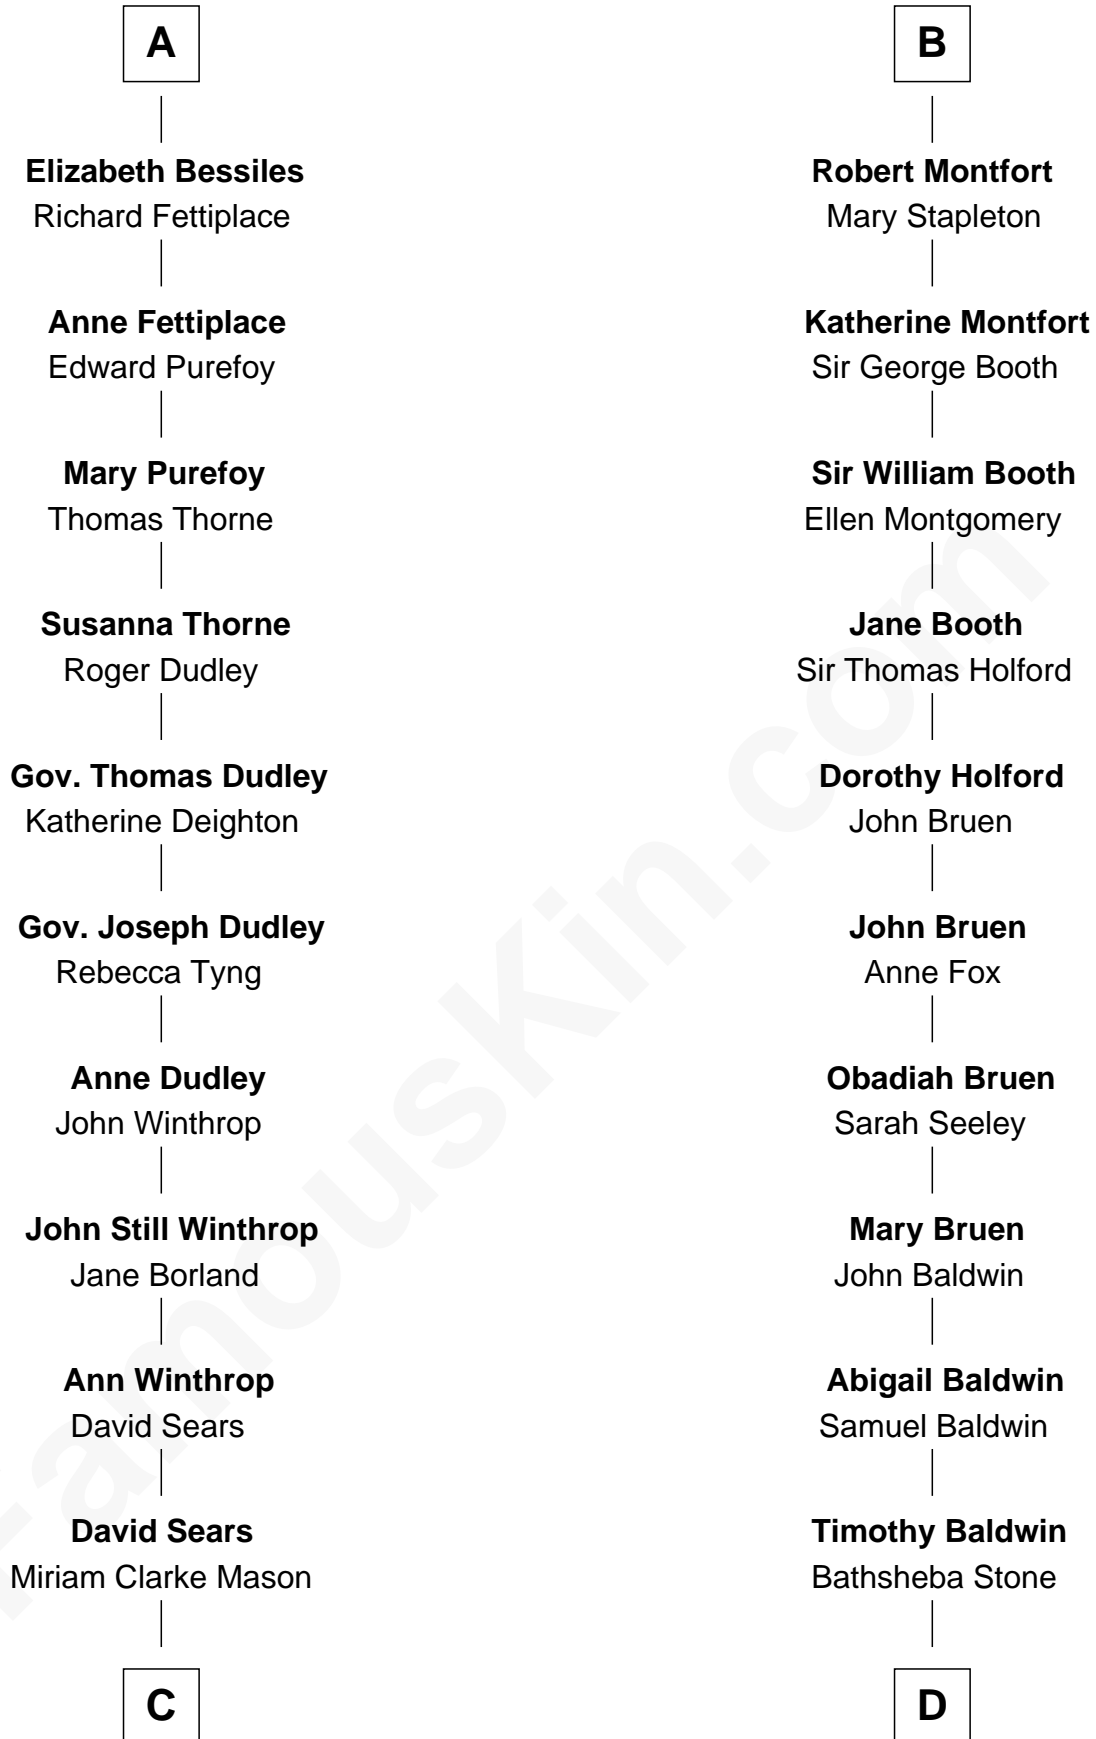

FamousKin.com Relationship Chart of John Adams Morgan

1952 Olympic Sailing Gold Medalist

18th cousin 3 times removed of

Abraham Baldwin
Signer of the U.S. Constitution

C

Harriet Elizabeth Sears
George Casper Crowninshield

Frances Cadwallader Crowninshield
John Quincy Adams

Charles Francis Adams
Frances Lovering

Catherine Frances Lovering Adams
Henry Sturgis Morgan

John Adams Morgan
Olympic Gold Medalist

D

Michael Baldwin
Lucy Dudley

Abraham Baldwin
Signer of the U.S. Constitution

FamousKin.com