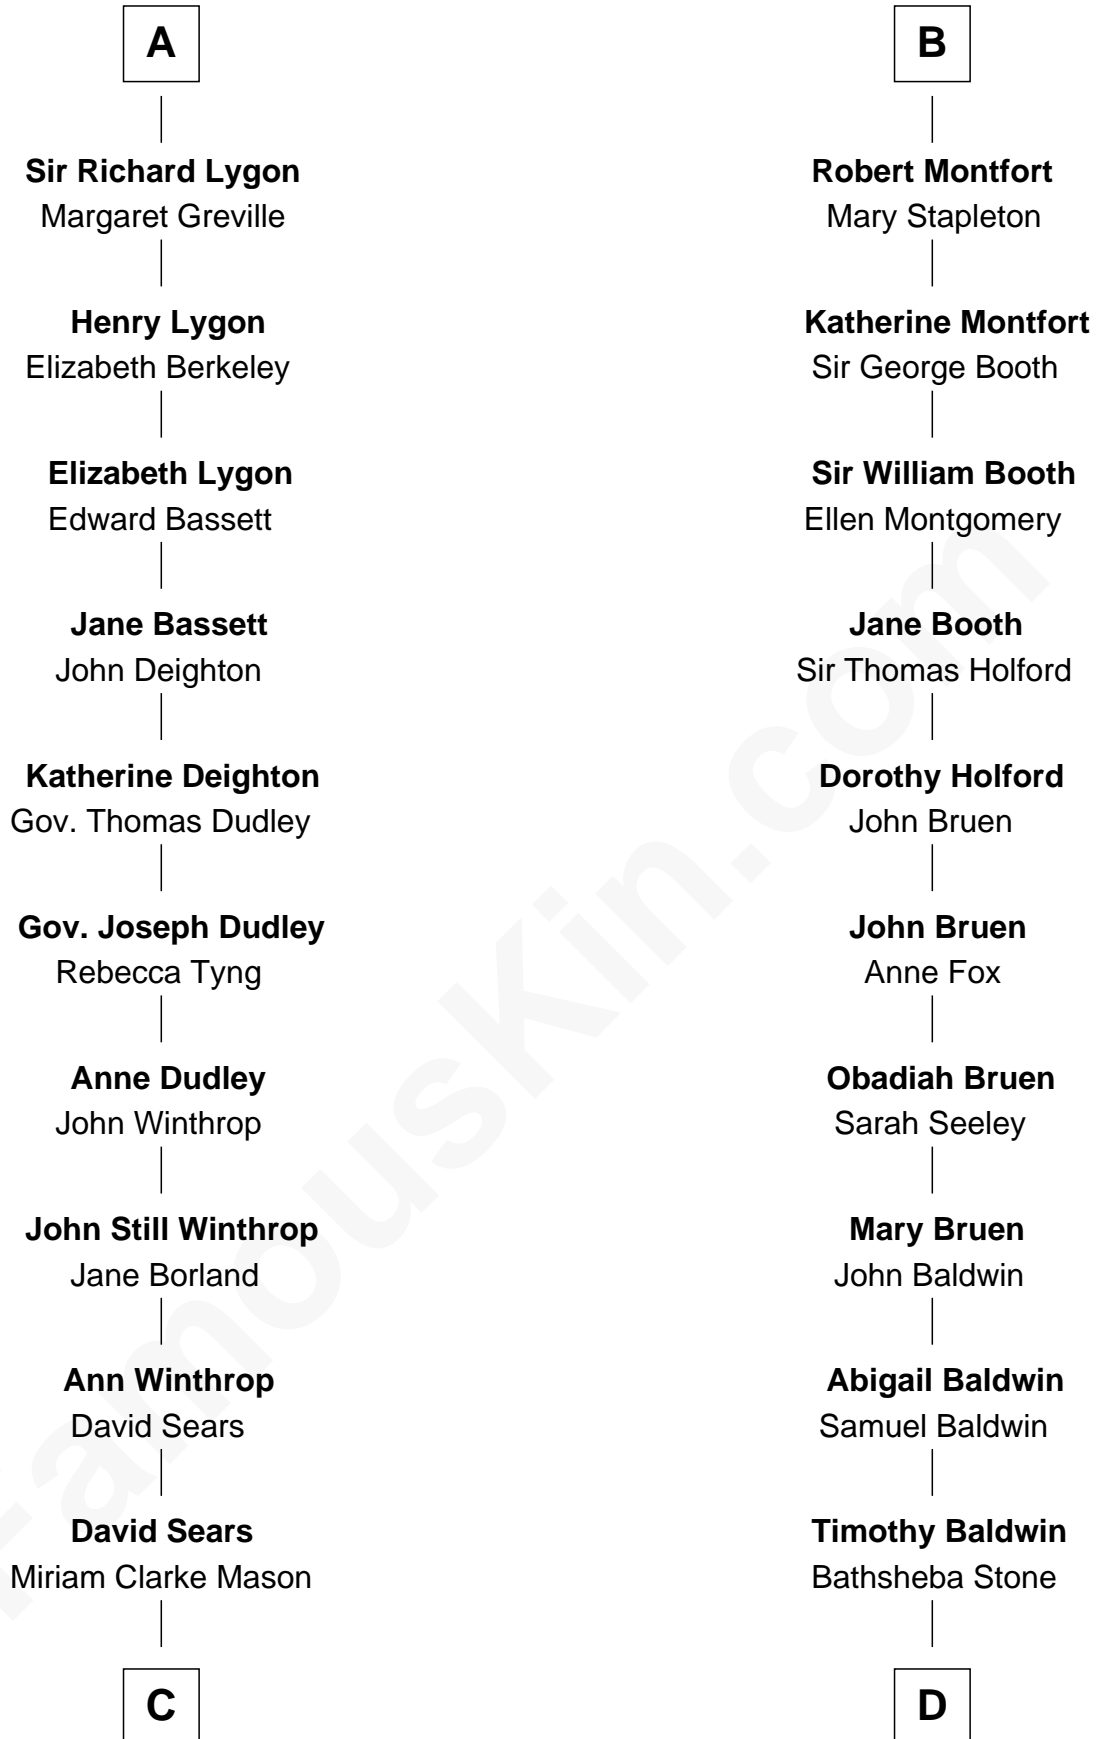

# FamousKin.com Relationship Chart of John Adams Morgan

1952 Olympic Sailing Gold Medalist

18th cousin 3 times removed of

**Abraham Baldwin**  
*Signer of the U.S. Constitution*

**C**

**Harriet Elizabeth Sears**  
George Casper Crowninshield

**Frances Cadwallader Crowninshield**  
John Quincy Adams

**Charles Francis Adams**  
Frances Lovering

**Catherine Frances Lovering Adams**  
Henry Sturgis Morgan

**John Adams Morgan**  
*Olympic Gold Medalist*

**D**

**Michael Baldwin**  
Lucy Dudley

**Abraham Baldwin**  
*Signer of the U.S. Constitution*

FamousKin.com