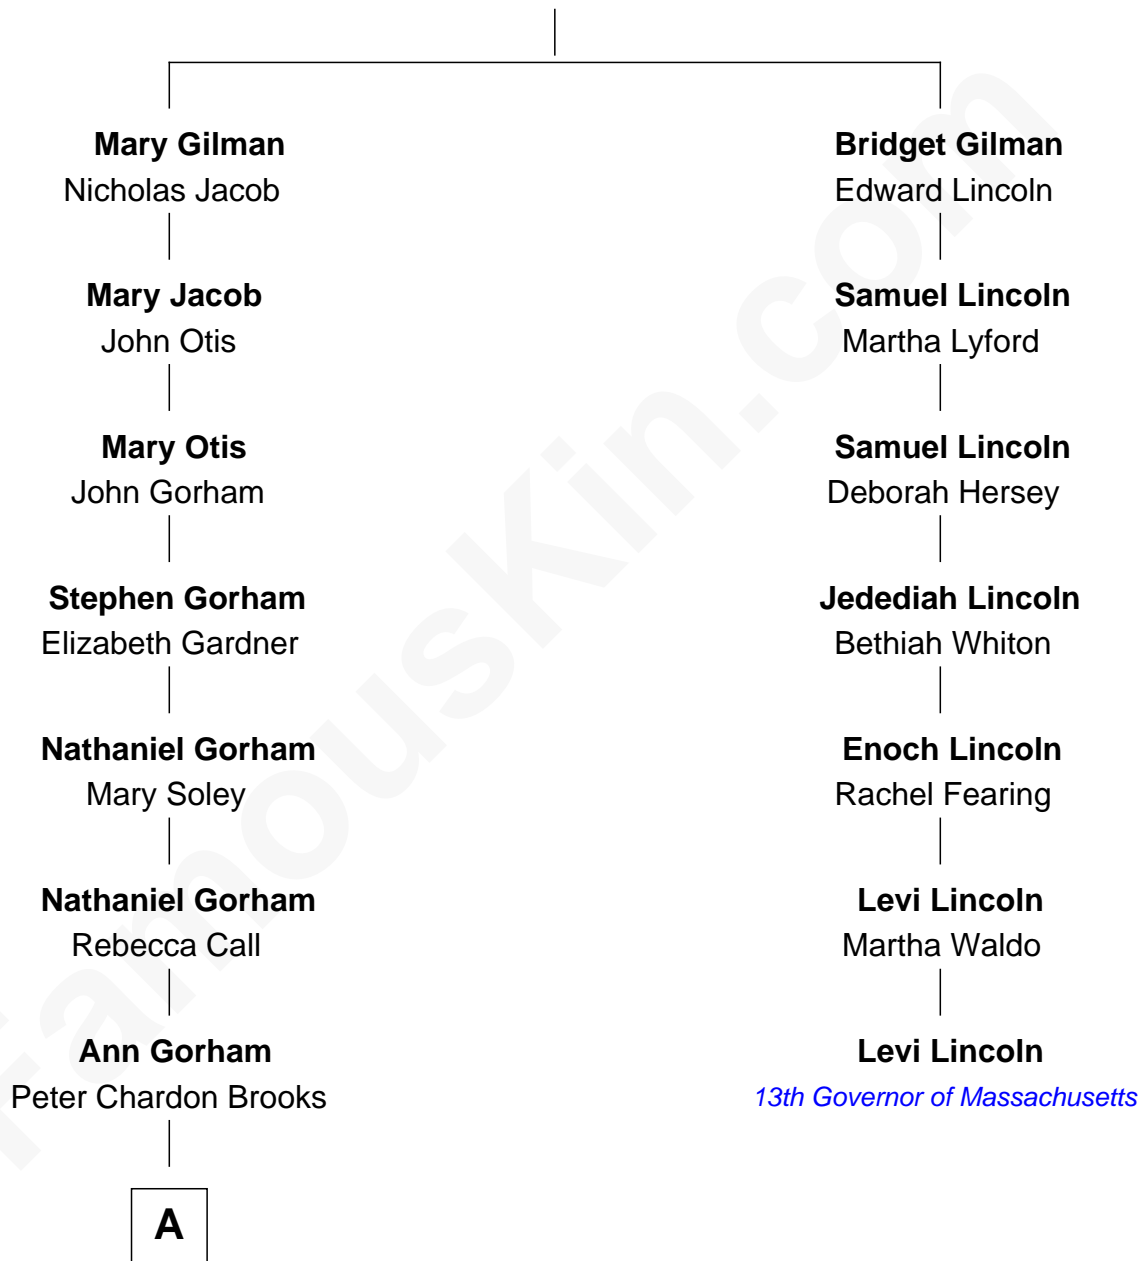

FamousKin.com Relationship Chart of

John Adams Morgan
1952 Olympic Sailing Gold Medalist

6th cousin 5 times removed of

Levi Lincoln
13th Governor of Massachusetts

Edward Gilman

A

—
Abigail Brown Brooks

Charles Francis Adams

—
John Quincy Adams

Frances Cadwallader Crowninshield

—
Charles Francis Adams

Frances Lovering

—
Catherine Frances Lovering Adams

Henry Sturgis Morgan

—
John Adams Morgan

Olympic Gold Medalist