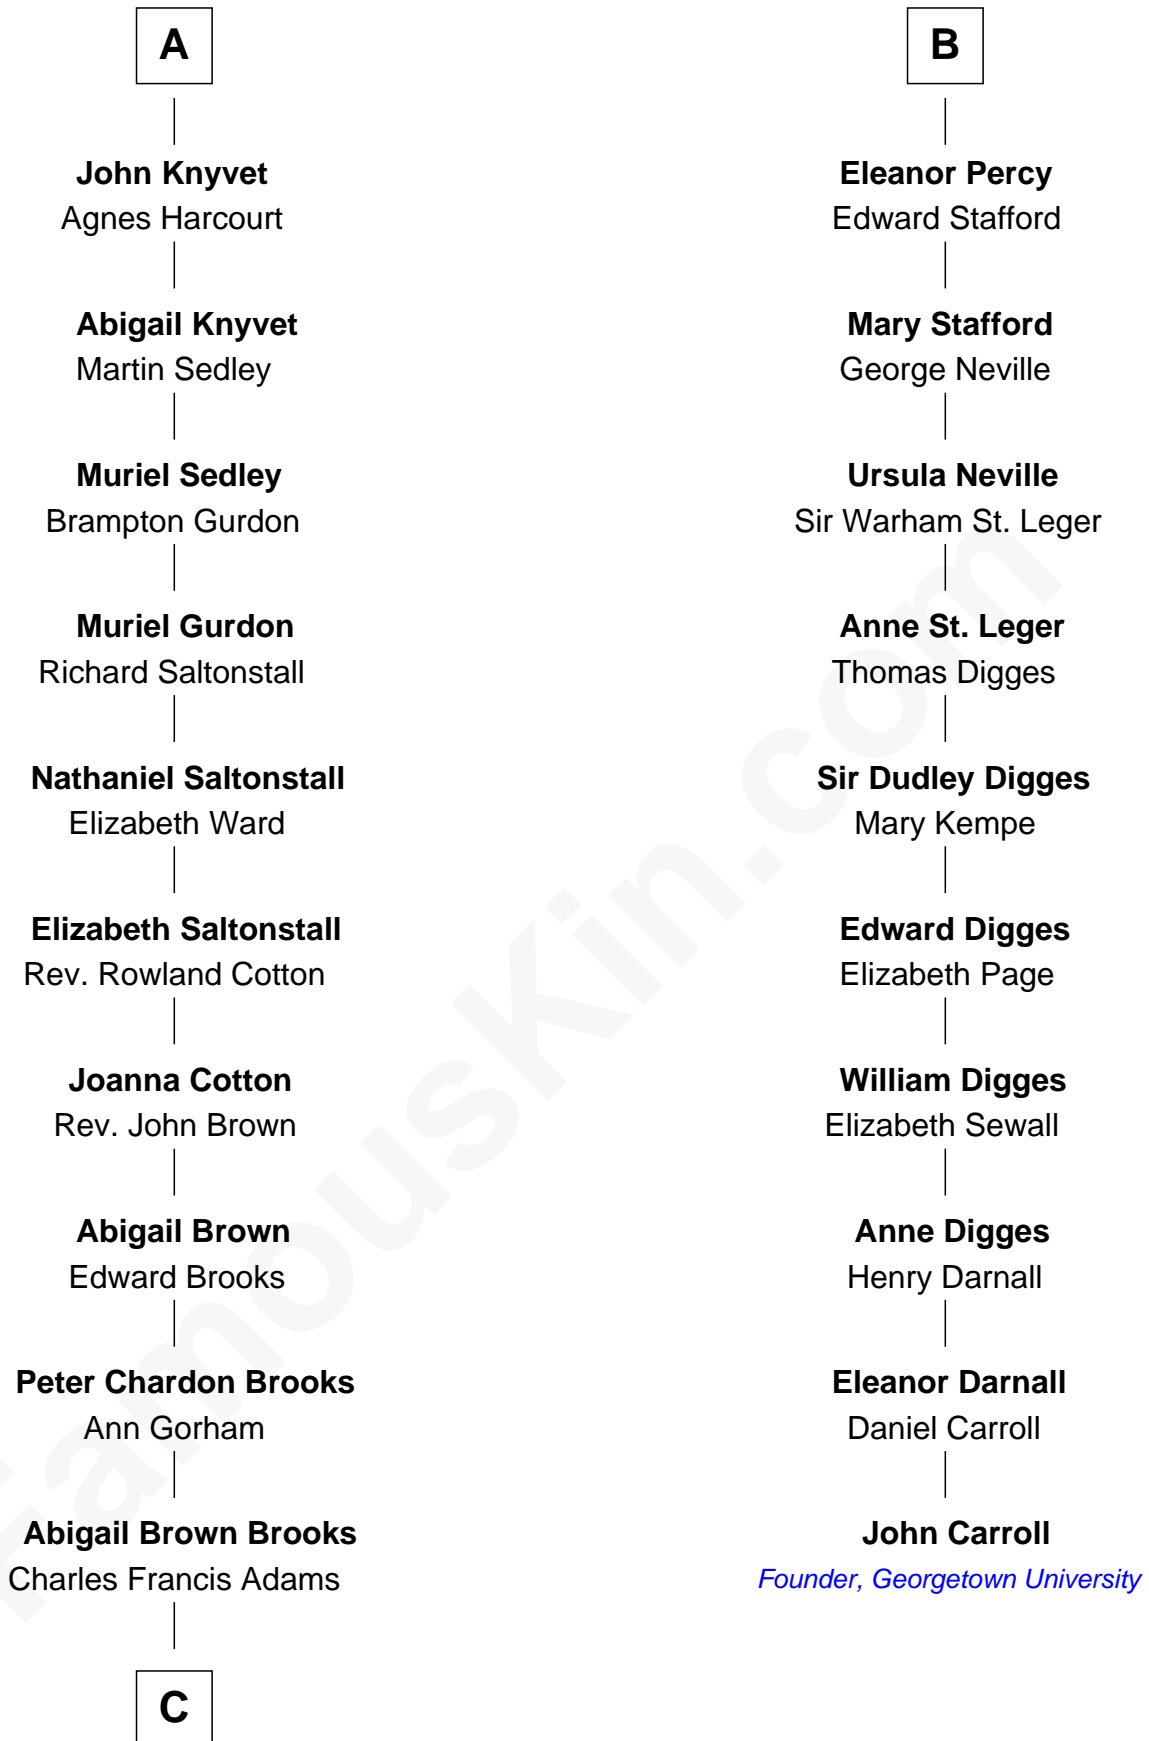

# FamousKin.com Relationship Chart of John Adams Morgan

1952 Olympic Sailing Gold Medalist

16th cousin 4 times removed of

**John Carroll**

Founder of Georgetown University

**Bartholomew de Badlesmere**

Margaret de Clare

**Alice Grey**

Sir William Knyvet

**Sir Edmund Knyvet**

Eleanor Tyrrel

**Edmund Knyvet**

Jane Bouchier

**A**

**Elizabeth de Badlesmere**

Sir Edmund Mortimer

**Sir Roger de Mortimer**

Philippa de Montagu

**Edmund Mortimer**

Philippa Plantagenet

**Elizabeth Mortimer**

Sir Henry Percy

**Sir Henry Percy**

Eleanor Neville

**Sir Henry Percy**

Eleanor Poynings

**Henry Percy**

Maud Herbert

**B**

**C**

—  
**John Quincy Adams**